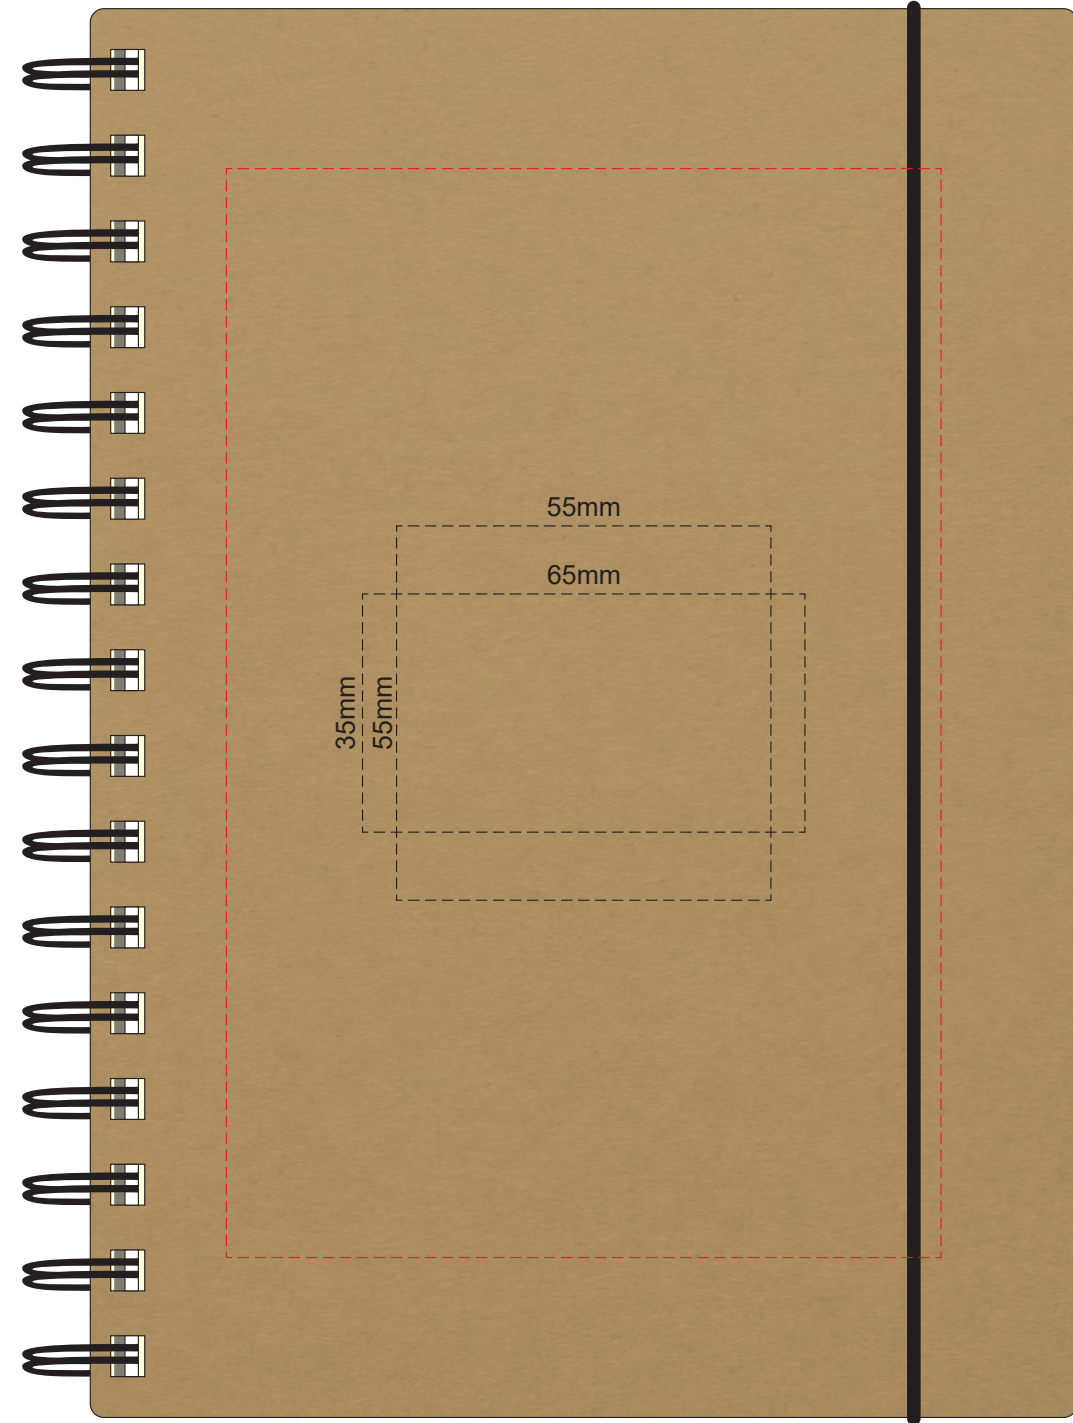

90% of Actual Size
Pad Print
FRONT

Branding area can be moved **anywhere** within the red line.

90% of Actual Size
Pad Print
BACK

Branding area can be moved **anywhere** within the red line.

90% of Actual Size
Screen Print
(One Colour Only)
FRONT

90% of Actual Size
Screen Print
(One Colour Only)
BACK