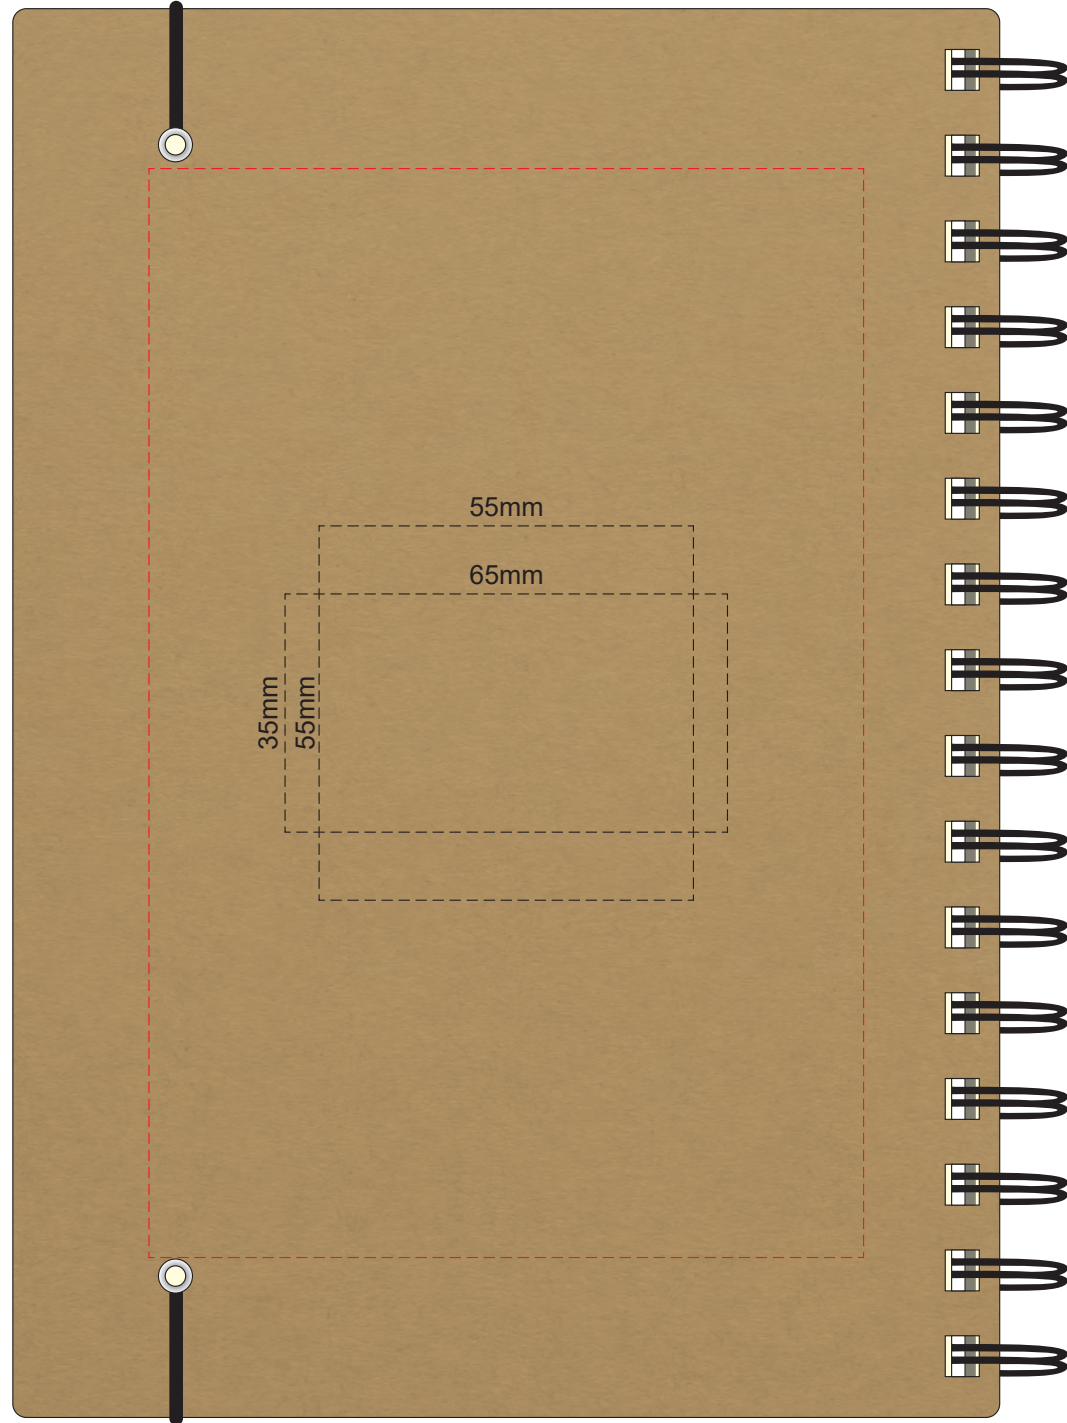

90% of Actual Size
Pad Print
FRONT

Branding area can be moved **anywhere** within the red line.

90% of Actual Size
Pad Print
BACK

Branding area can be moved **anywhere** within the red line.

90% of Actual Size
Screen Print
(One Colour Only)
FRONT

90% of Actual Size
Screen Print
(One Colour Only)
BACK