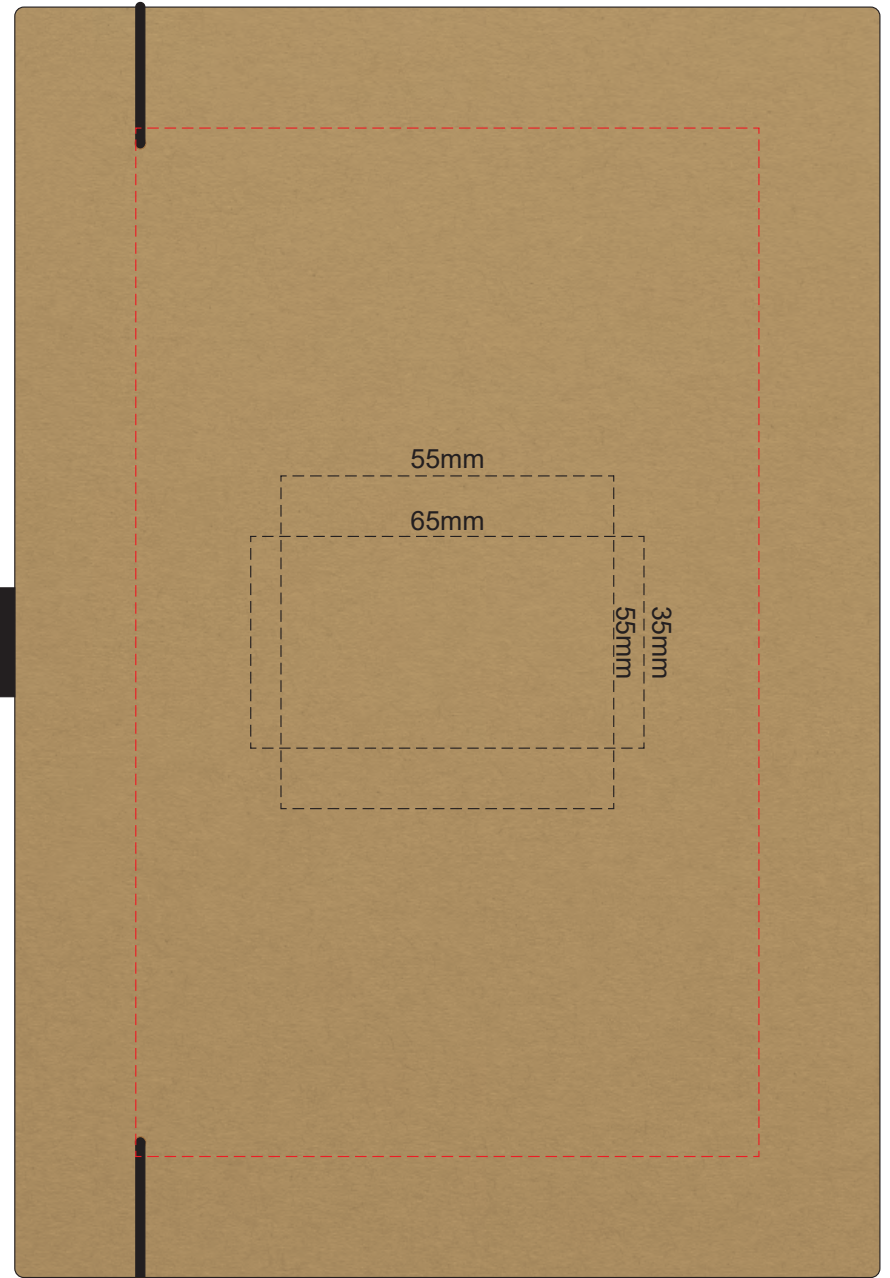

80% of Actual Size
Pad Print
FRONT

Branding area can be moved **anywhere within the red line.**

80% of Actual Size
Pad Print
BACK

Branding area can be moved **anywhere within the red line.**

80% of Actual Size
Screen Print
(One Colour Only)
FRONT

80% of Actual Size
Screen Print
(One Colour Only)
BACK