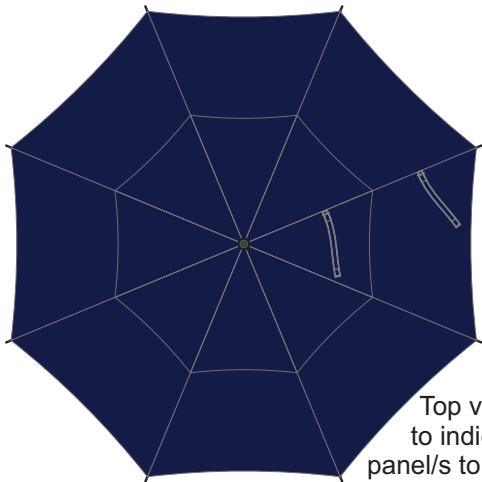

20% of Actual Size
Screen Print (one colour)
Colourflex Transfer

Top view at 5%
to indicate which
panel/s to be decorated.

All panels are printable.

20% of Actual Size
Screen Print (one colour)
Colourflex Transfer

Top view at 5%
to indicate which
panel/s to be decorated.

All panels are printable.