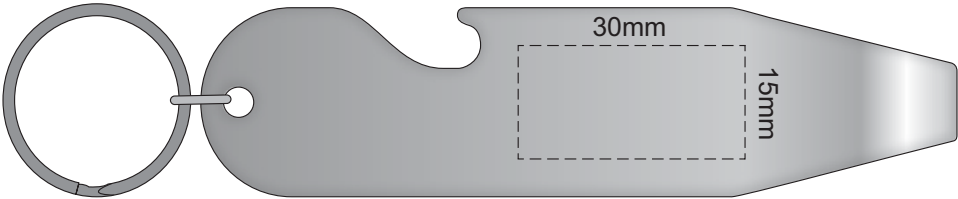

100% of Actual Size
Laser Engraving

 Shiny Stainless Steel Finish