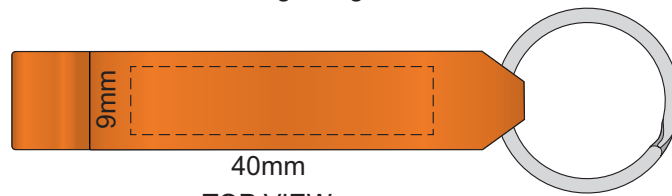

100% of Actual Size
Laser Engraving

40mm
TOP VIEW

SIDE VIEW

 Laser engraves to an oxidised white