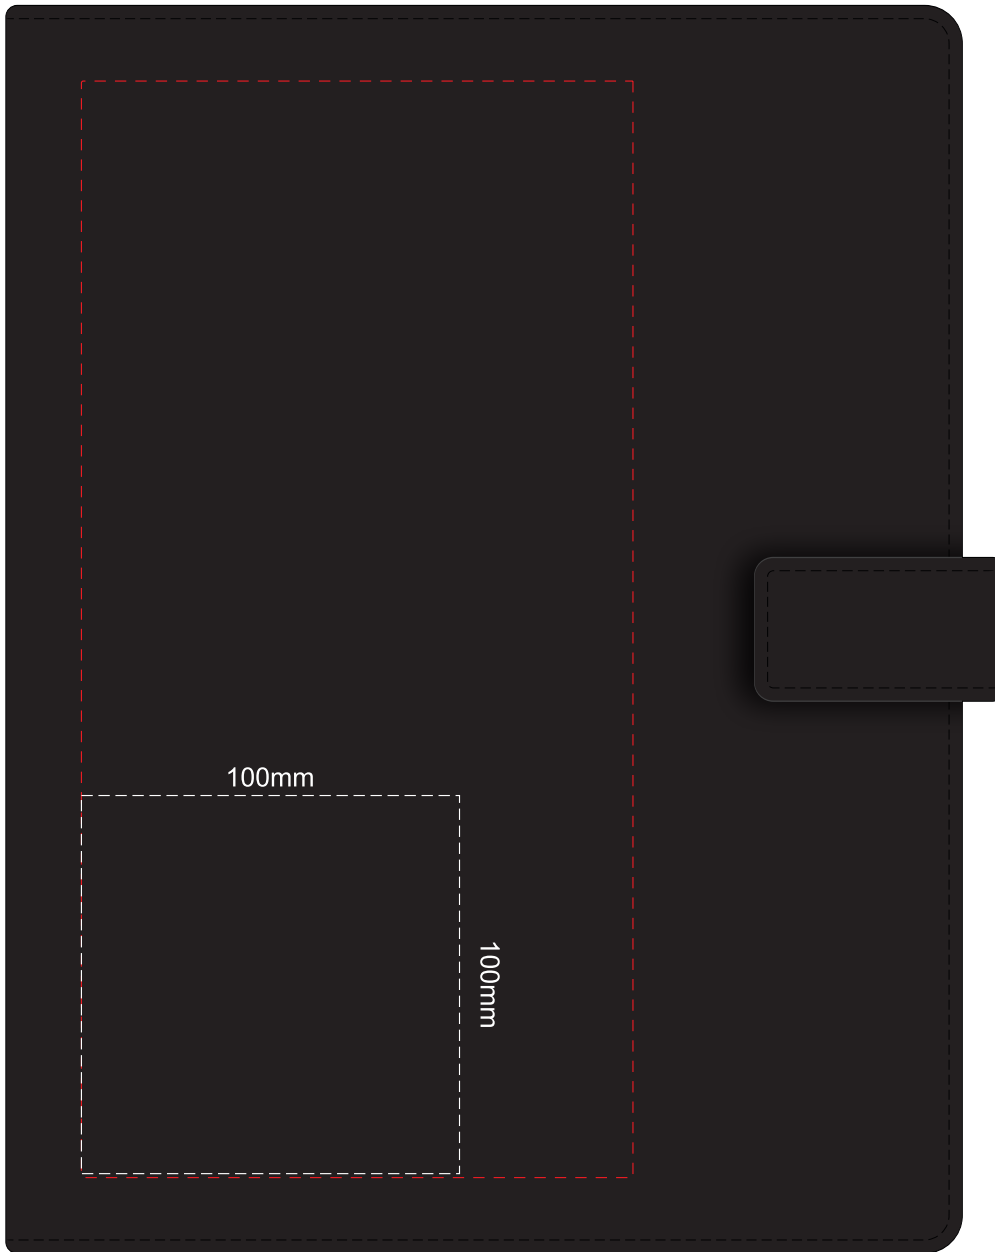

50% of Actual Size
Screen Print (One Colour)

Branding area can be moved anywhere within the red line.

50% of Actual Size
Laser Engraving

Branding area can be moved **anywhere within the red line.**

Engraves to a Matt Brown Finish