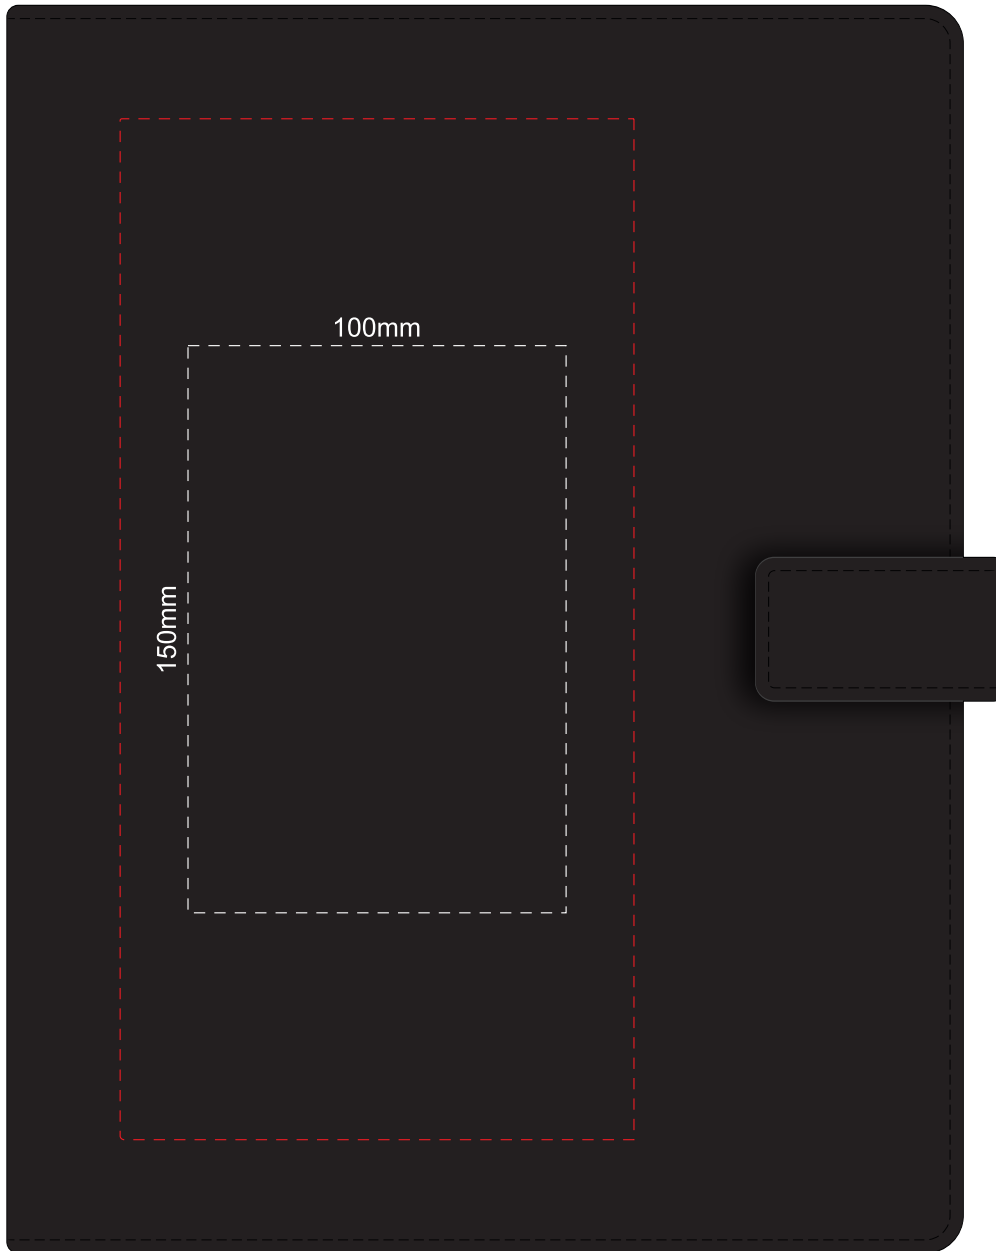

50% of Actual Size
Screen Print (One Colour)

Branding area can be moved anywhere within the red line.

50% of Actual Size
Laser Engraving

Branding area can be moved **anywhere within the red line.**

Engraves to a Matt Brown Finish