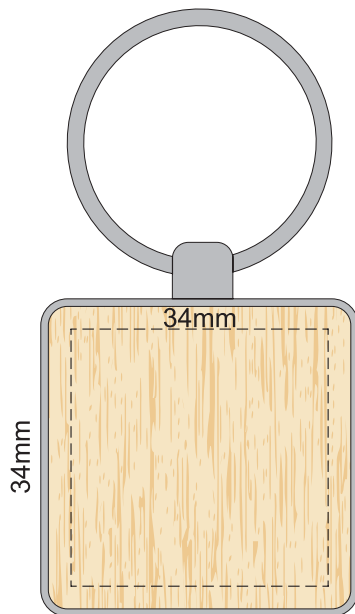

100% of Actual Size
Laser Engraving

This product is a natural material, please allow for variances in grain pattern and branding.

 Engraves to a natural etch

100% of Actual Size
Pad Print

This product is a natural material, please allow for variances in grain pattern and branding.