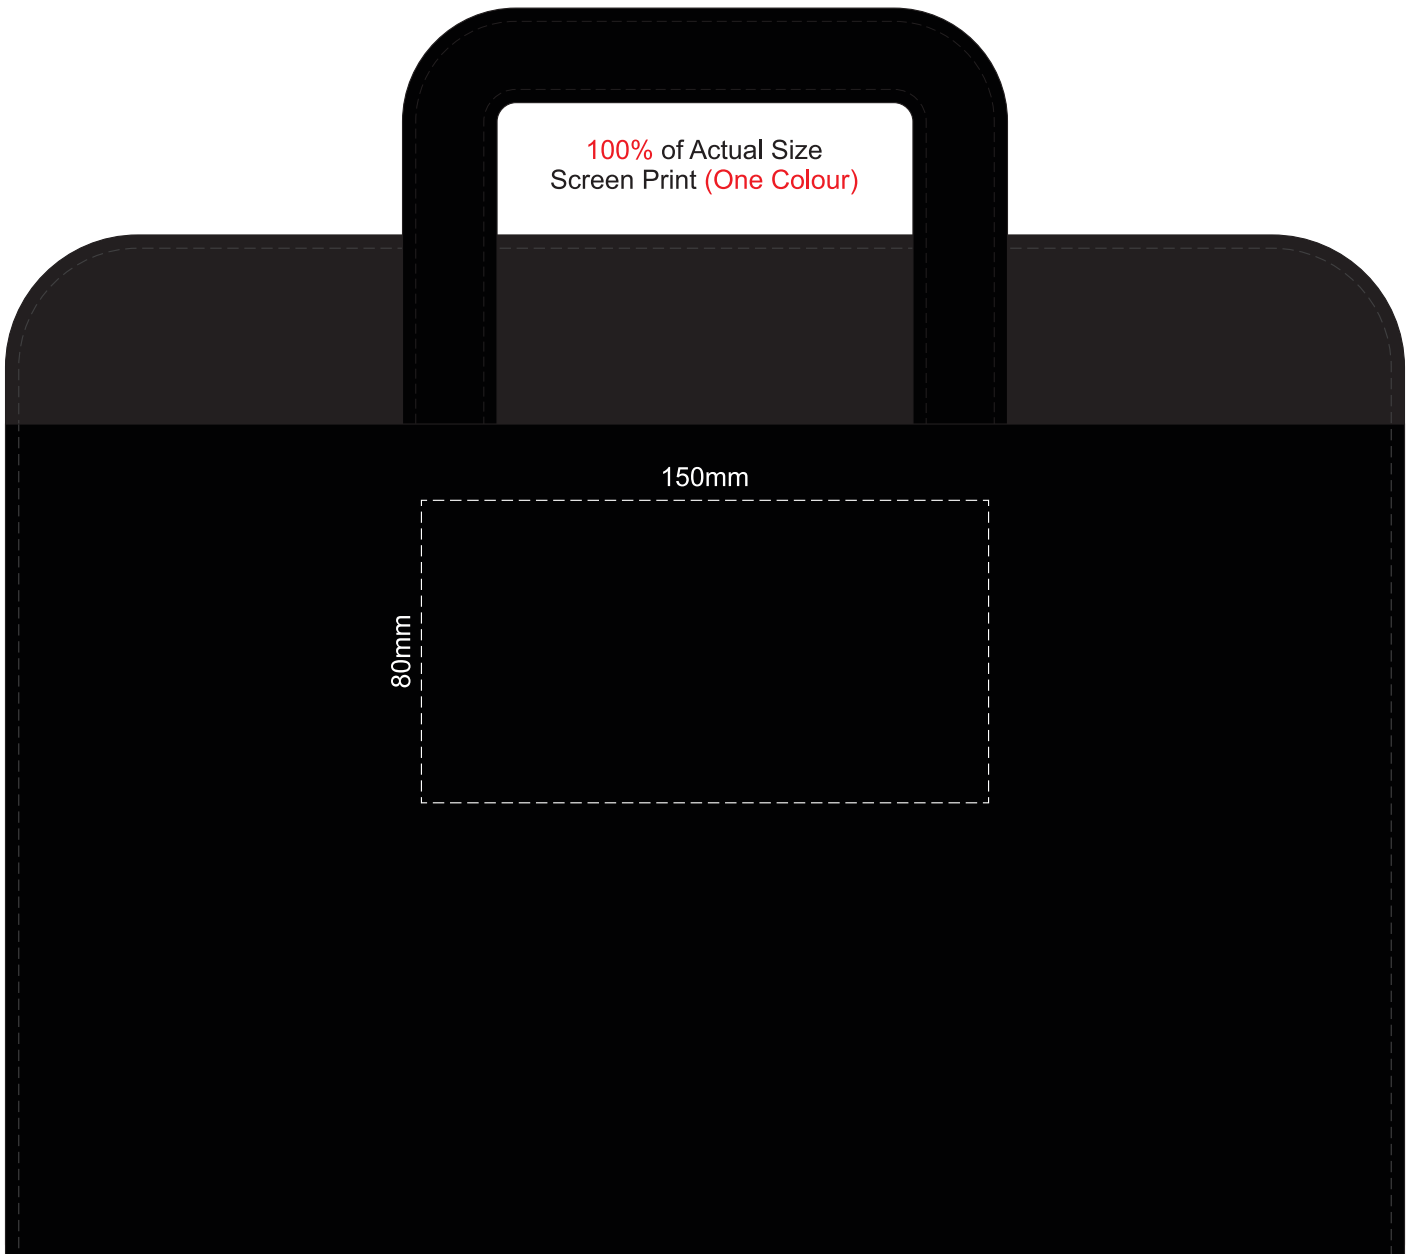

100% of Actual Size
Screen Print (One Colour)

150mm

80mm

100% of Actual Size
Laser Engraving

85mm

25mm

Engraves to natural etch finish