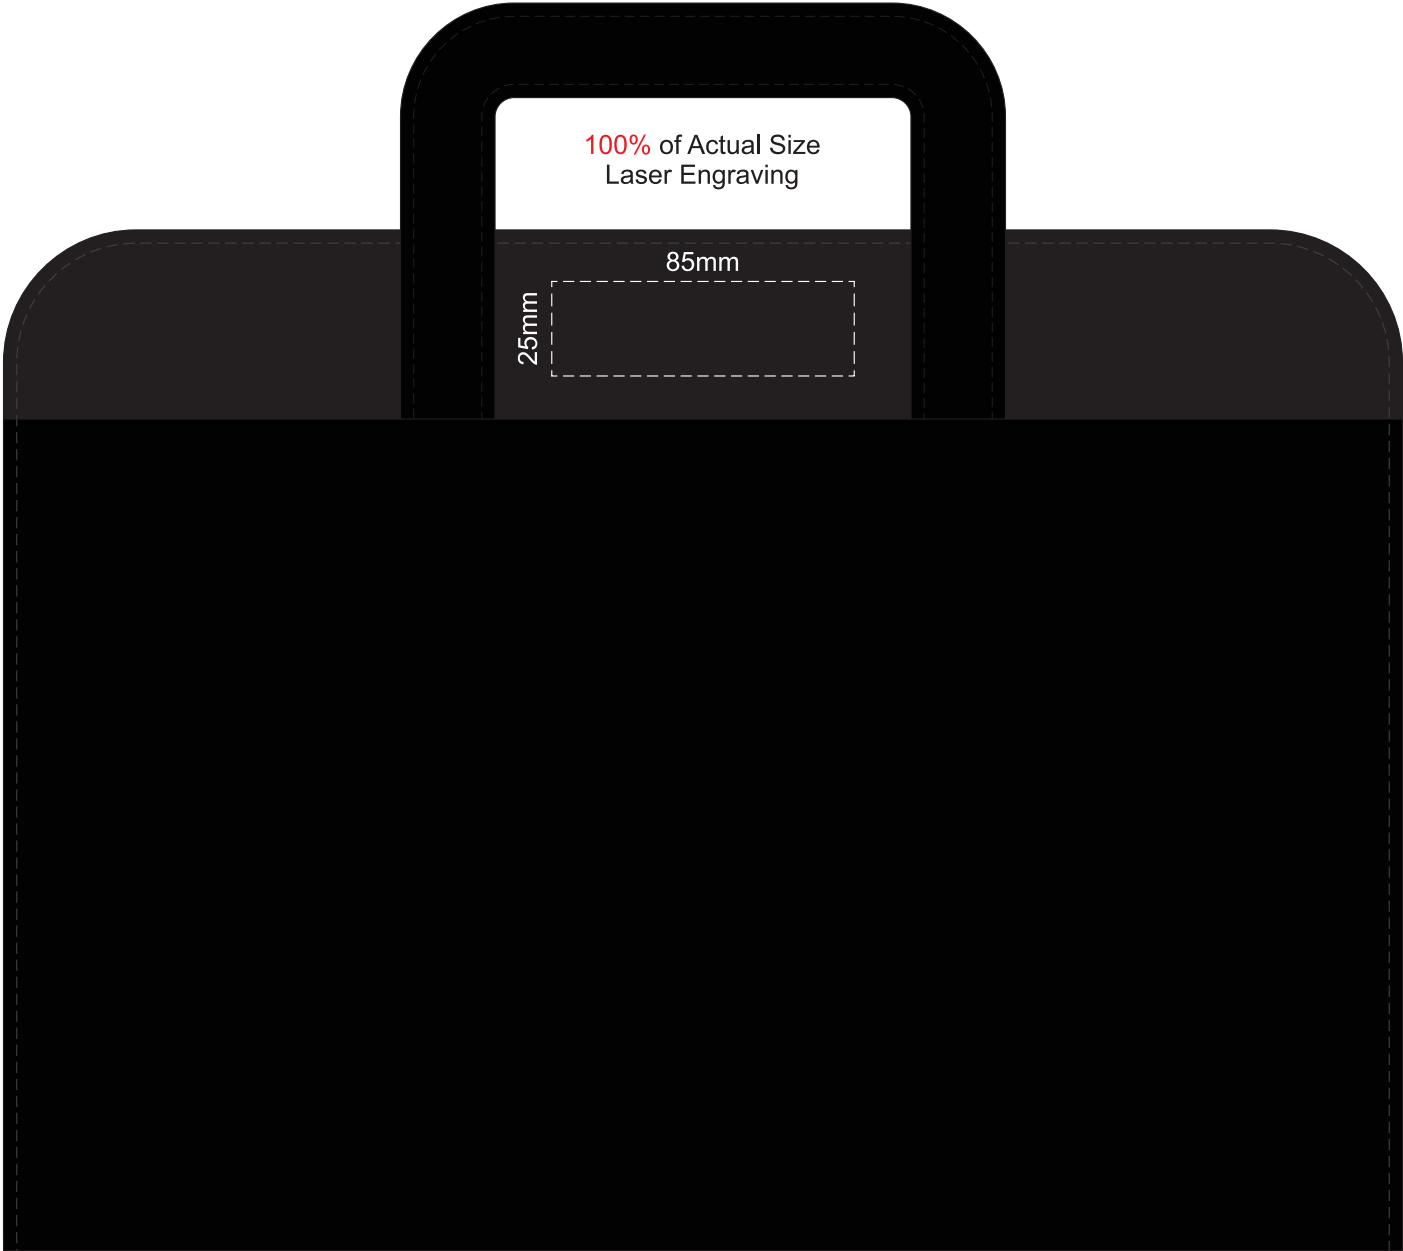

100% of Actual Size
Screen Print (One Colour)

150mm

80mm

100% of Actual Size
Laser Engraving

85mm

25mm

Engraves to natural etch finish