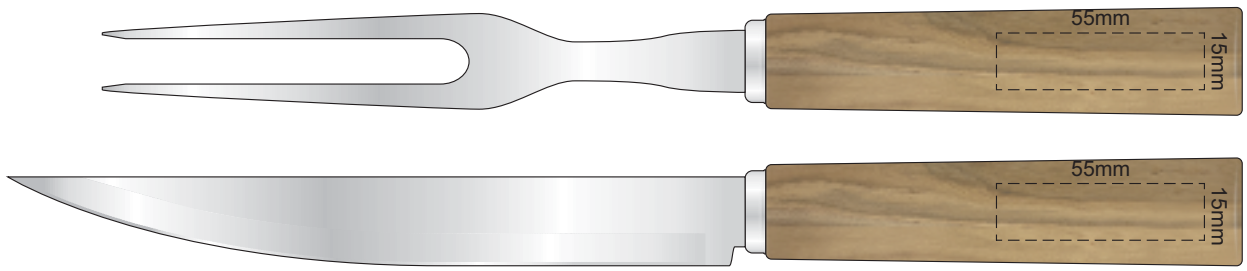

50% of Actual Size
Pad Print (one colour)

100% of Actual Size
Pad Print (one colour)

50% of Actual Size
Laser Engraving

100% of Actual Size
Laser Engraving

This product is a natural material, please allow for variances in grain pattern and branding.

Engraves to a natural etch