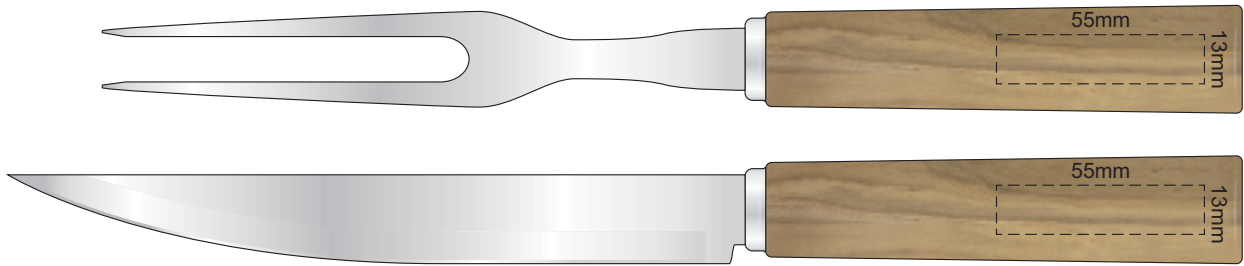

50% of Actual Size
Pad Print (one colour)

100% of Actual Size
Pad Print (one colour)

50% of Actual Size
Laser Engraving

100% of Actual Size
Laser Engraving

This product is a natural material, please allow for variances in grain pattern and branding.

Engraves to a natural etch