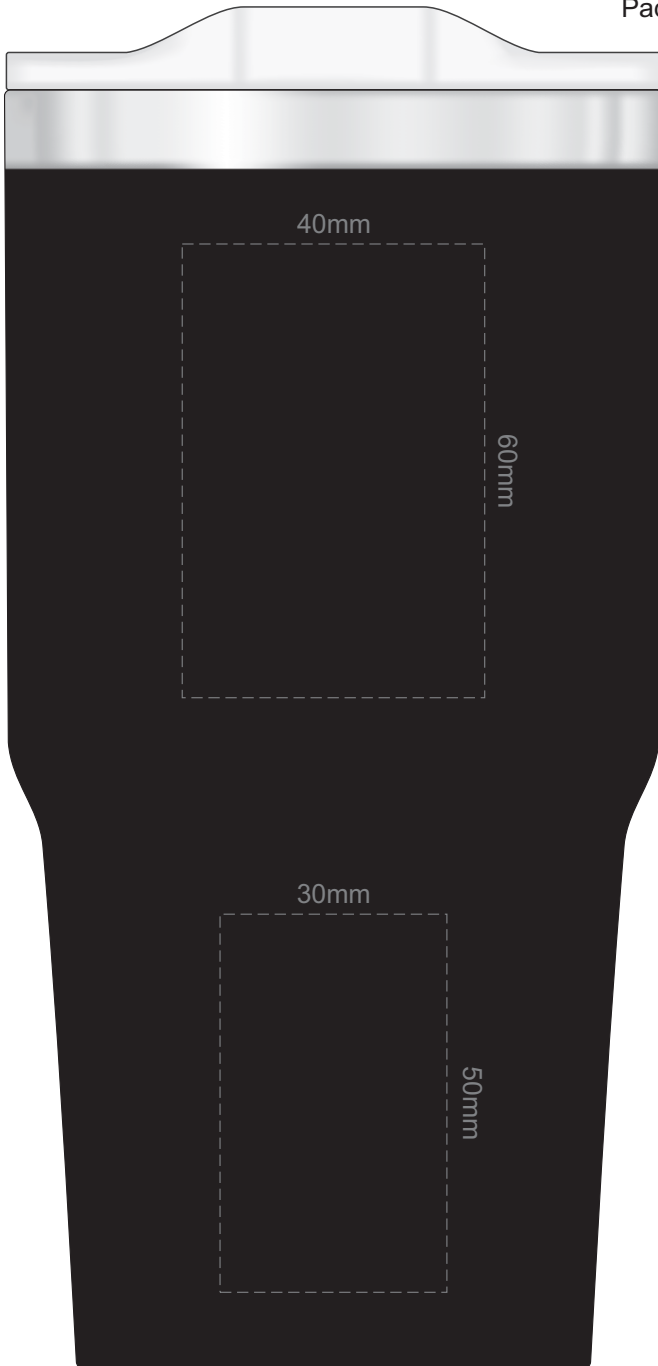

SIDE 1

100% of Actual Size
Pad Print

SIDE 2

100% of Actual Size
Screen Print (one colour)

200mm

Approx. 35mm unprintable area

Approx. 35mm unprintable area
60mm

Red Line = Exact opposites of the product
(centre artwork to the red line)

SIDE 1

100% of Actual Size
Laser Engraving

SIDE 2

 Engraves to a Shiny Steel Finish