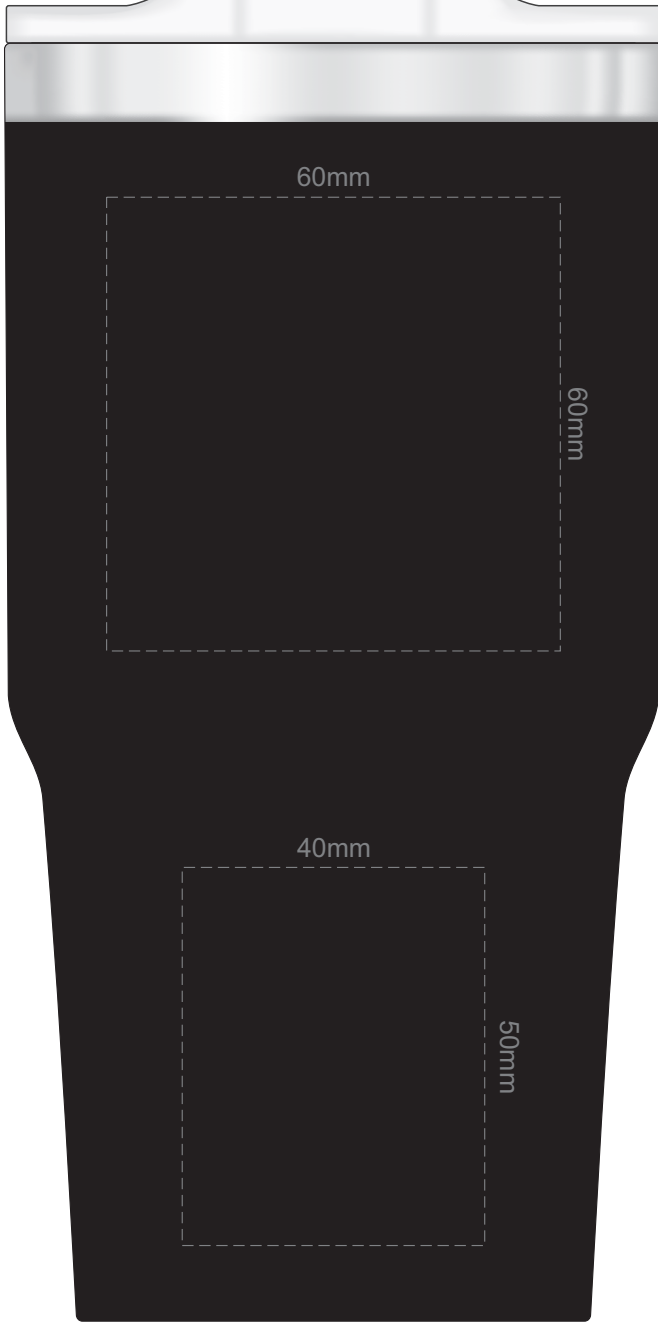

SIDE 1

100% of Actual Size
Pad Print

SIDE 2

100% of Actual Size
Screen Print (one colour)

200mm

Approx. 35mm unprintable area

Approx. 35mm unprintable area
60mm

Red Line = Exact opposites of the product
(centre artwork to the red line)

SIDE 1

100% of Actual Size
Laser Engraving

SIDE 2

 Engraves to a Shiny Steel Finish