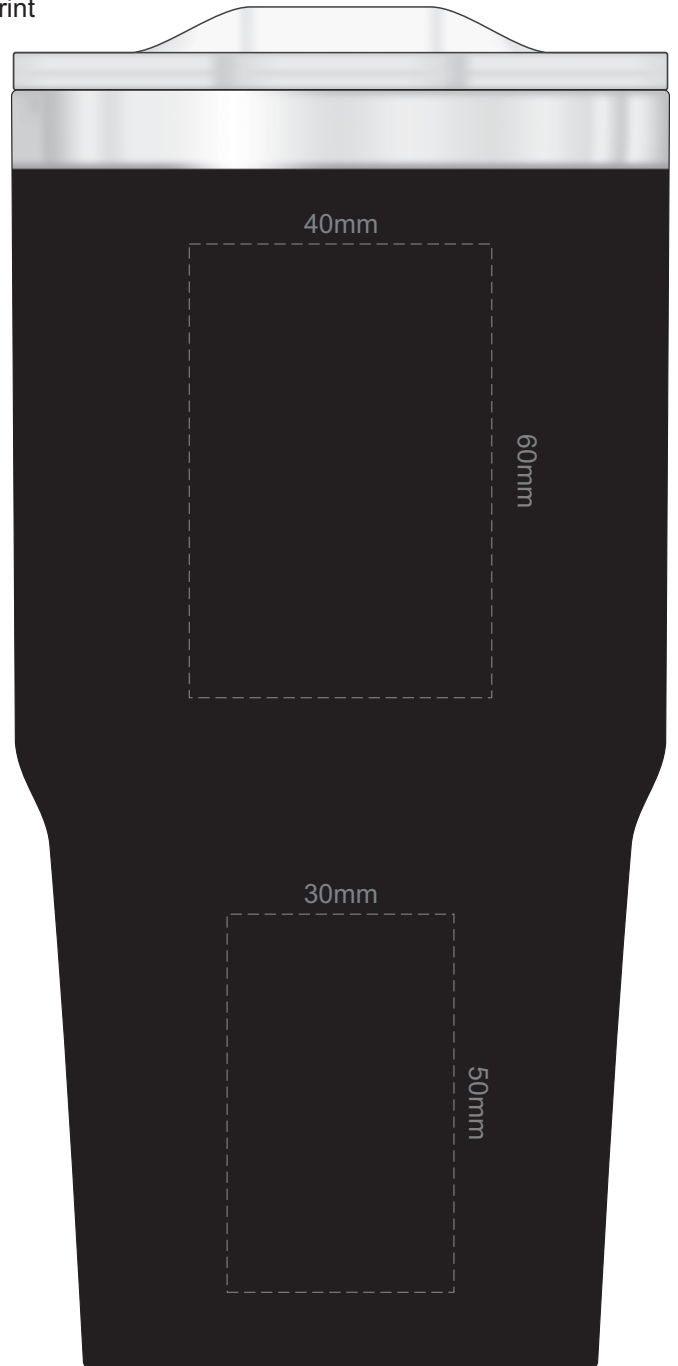

SIDE 1

100% of Actual Size
Pad Print

SIDE 2

100% of Actual Size
Screen Print (one colour)

200mm

Approx. 35mm unprintable area

Approx. 35mm unprintable area
60mm

Red Line = Exact opposites of the product
(centre artwork to the red line)

SIDE 1

100% of Actual Size
Laser Engraving

SIDE 2

 Engraves to a Shiny Steel Finish