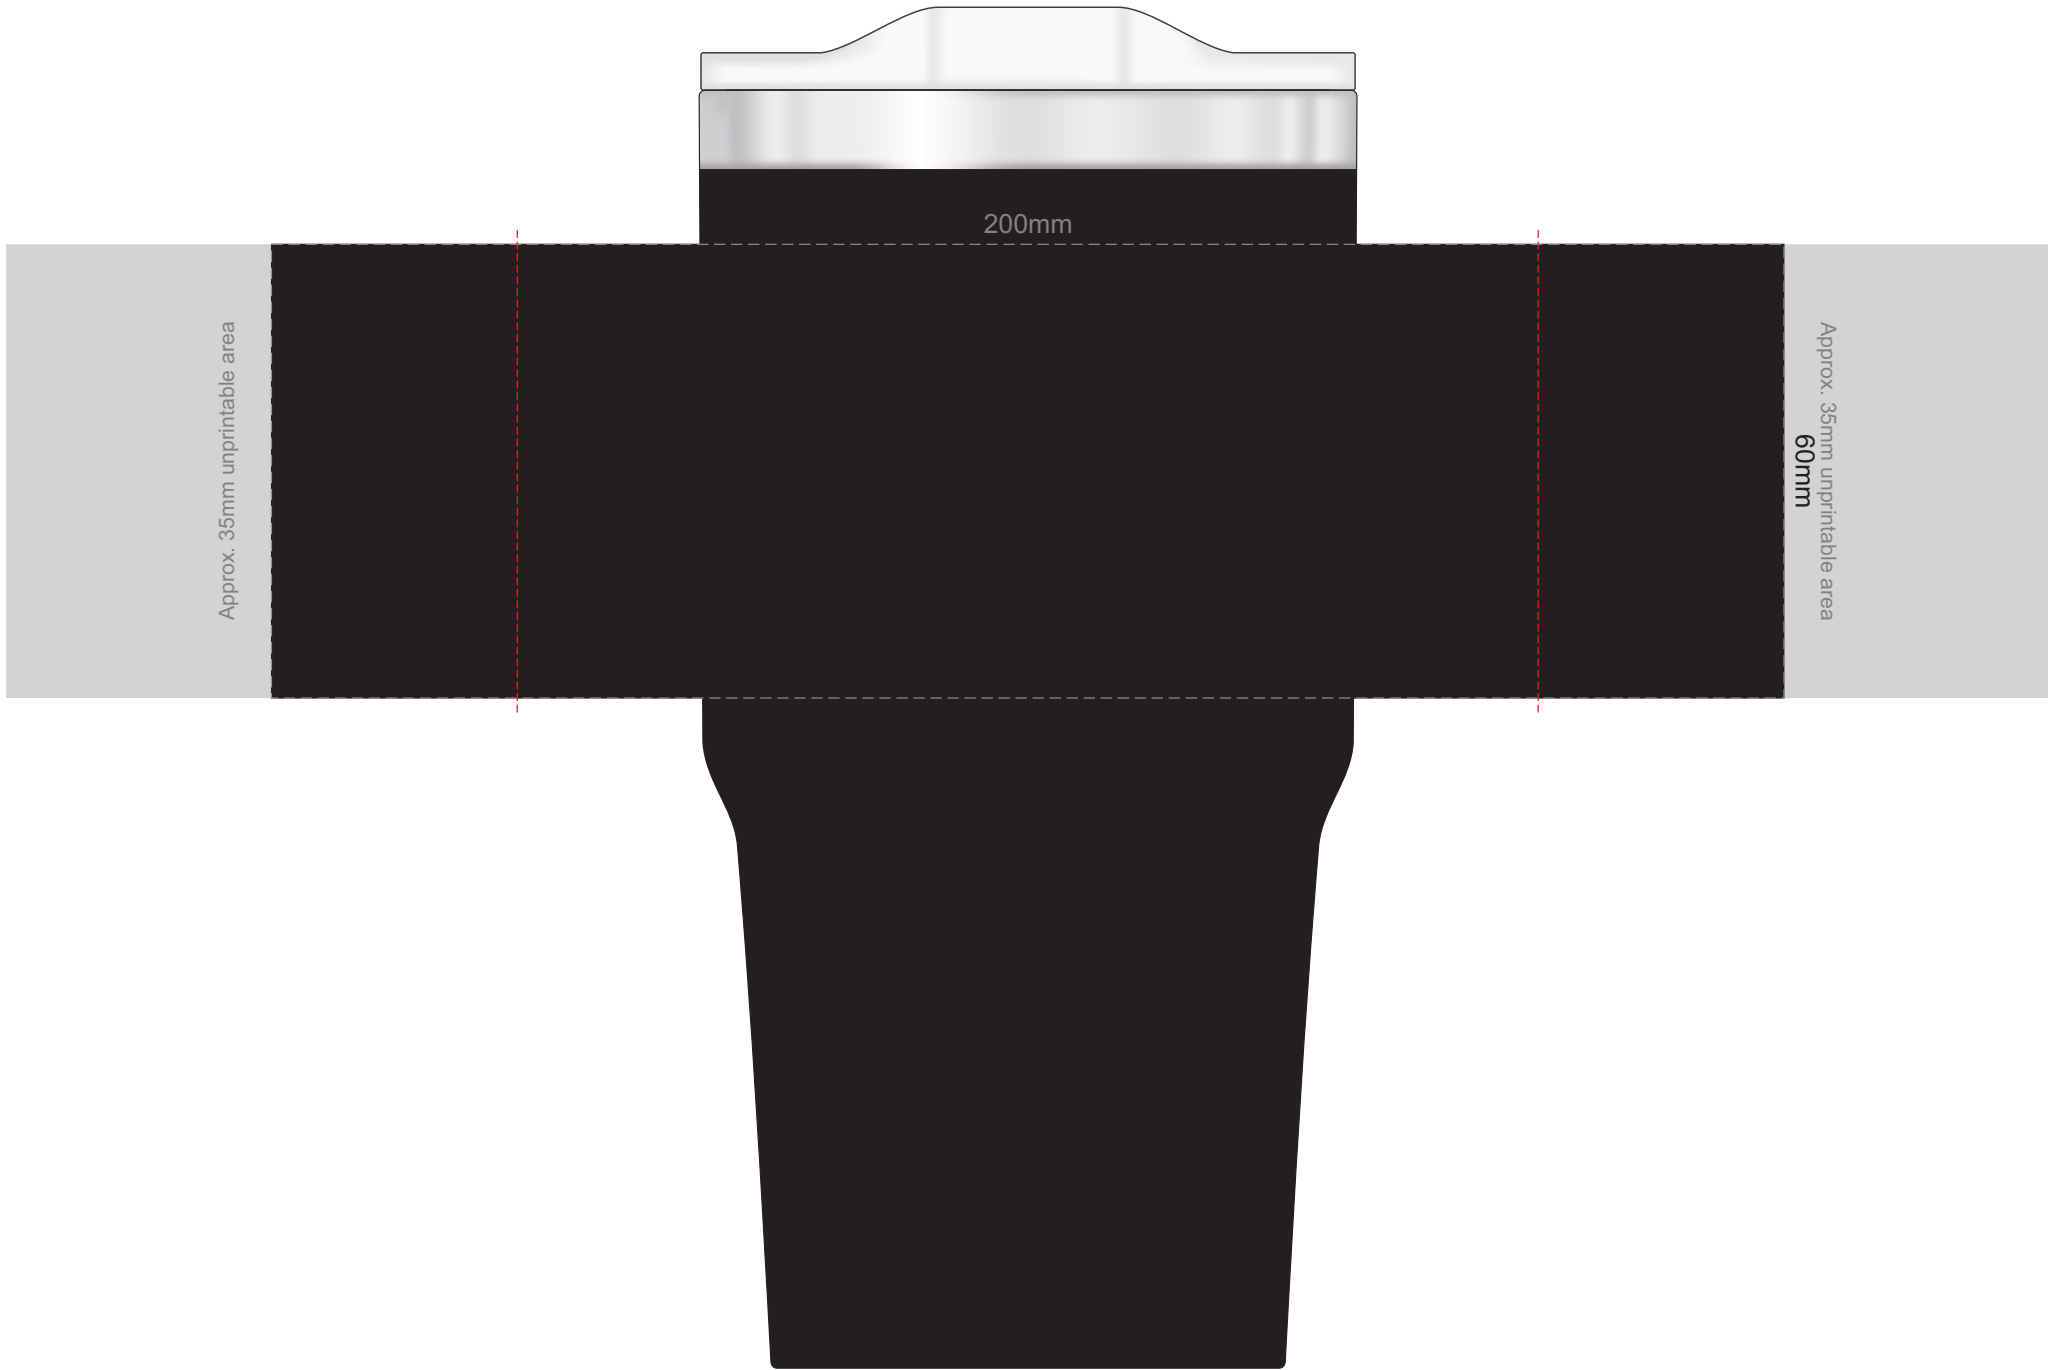

SIDE 1

100% of Actual Size
Pad Print

SIDE 2

100% of Actual Size
Screen Print (one colour)

200mm

Approx. 35mm unprintable area

Approx. 35mm unprintable area
60mm

Red Line = Exact opposites of the product
(centre artwork to the red line)

SIDE 1

100% of Actual Size
Laser Engraving

SIDE 2

 Engraves to a Shiny Steel Finish