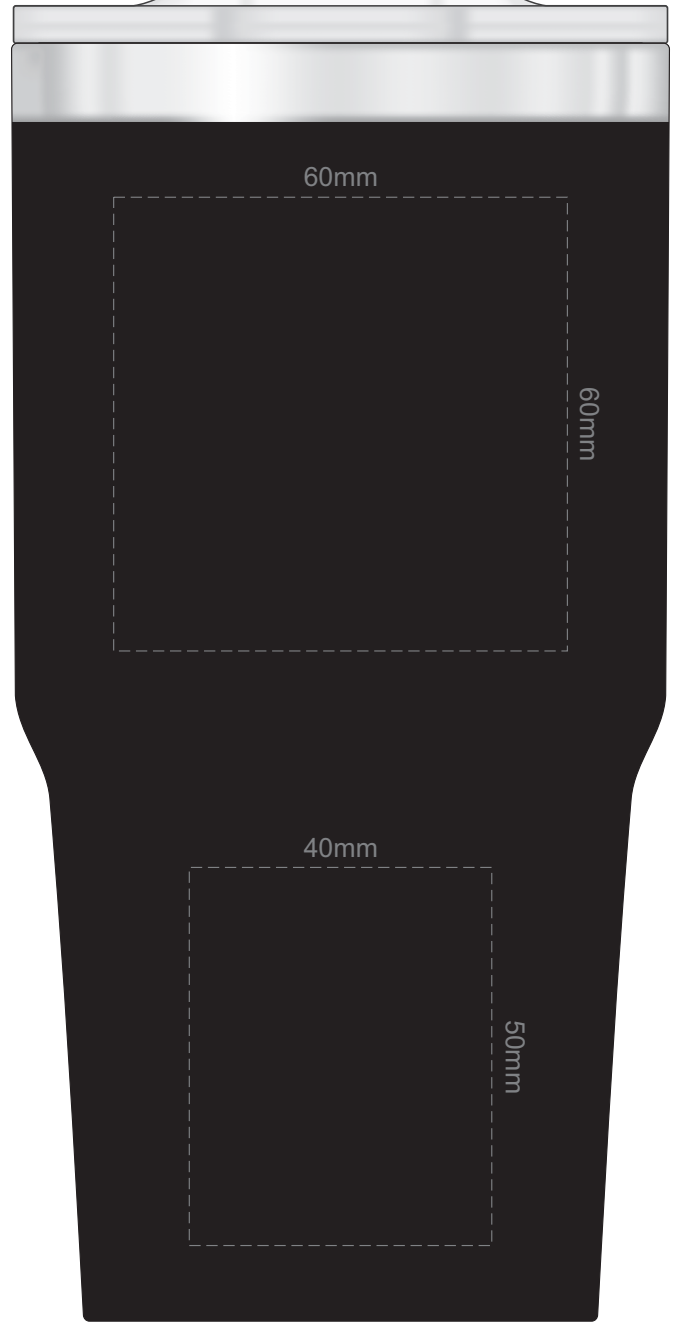

SIDE 1

100% of Actual Size
Pad Print

SIDE 2

100% of Actual Size
Screen Print (one colour)

200mm

Approx. 35mm unprintable area

Approx. 35mm unprintable area
60mm

Red Line = Exact opposites of the product
(centre artwork to the red line)

SIDE 1

100% of Actual Size
Laser Engraving

SIDE 2

 Engraves to a Shiny Steel Finish