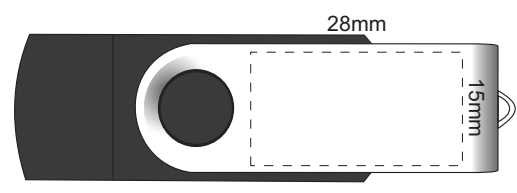

100% of Actual Size
 Pad Print
 Laser Engraving
 Direct Digital

- Silver engraves to a natural etch
- Colours engrave to a shiny steel finish