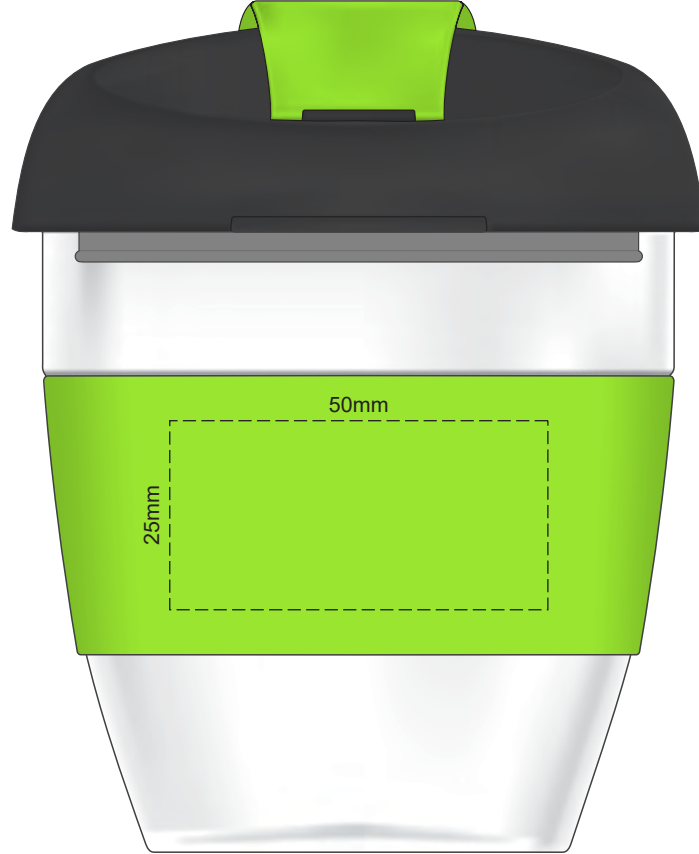

100% of Actual Size
Pad Print

SIDE 1

SIDE 2

100% of Actual Size
Screen Print (one colour)

210mm

15mm
Unprintable
Area

15mm
Unprintable
Area
25mm

Red Line = Exact opposites of the product
(centre artwork to the red line)

100% of Actual Size
Silicone Digital Print
Debossed

SIDE 1

SIDE 2

100% of Actual Size
Pad Print (one colour)

100% of Actual Size
Pad Print (one colour)