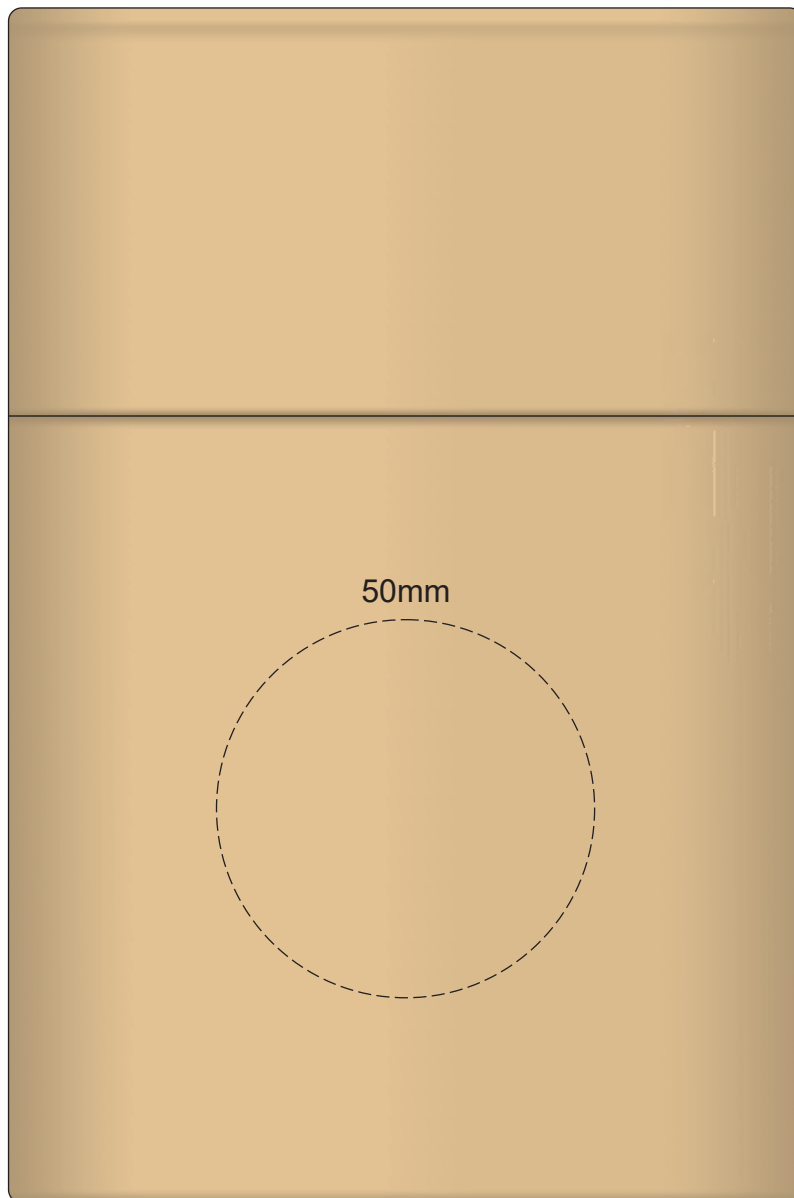

100% of Actual Size
Pad Print

SIDE 1

SIDE 2

100% of Actual Size
Screen Print (one colour)

210mm

15mm
Unprintable
Area

15mm
Unprintable
Area
25mm

Red Line = Exact opposites of the product
(centre artwork to the red line)

100% of Actual Size
Silicone Digital Print
Debossed

SIDE 1

SIDE 2

100% of Actual Size
Pad Print (one colour)

100% of Actual Size
Pad Print (one colour)