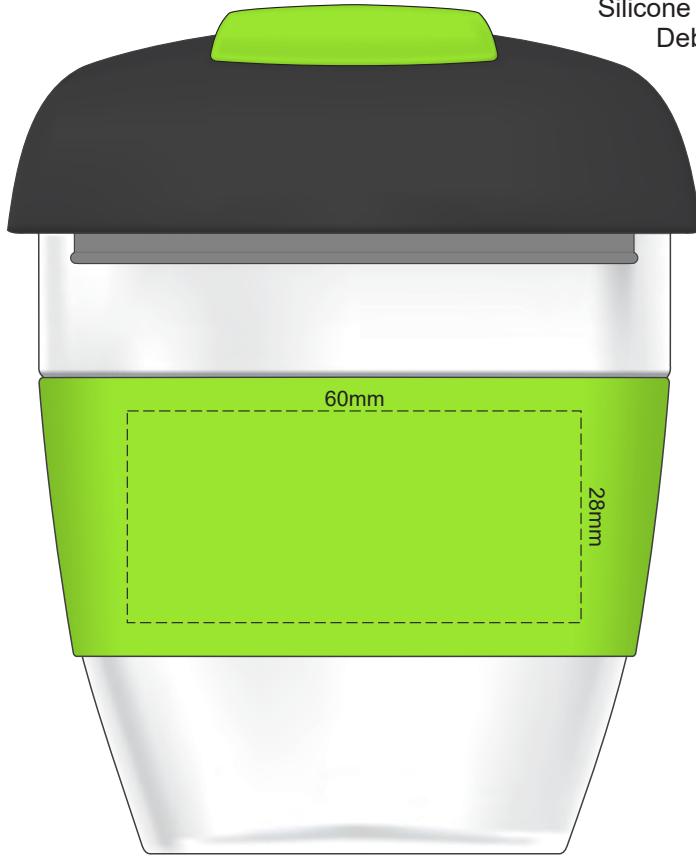

100% of Actual Size
Pad Print

SIDE 1

SIDE 2

100% of Actual Size
Screen Print (one colour)

210mm

15mm
Unprintable
Area

15mm
Unprintable
Area
25mm

Red Line = Exact opposites of the product
(centre artwork to the red line)

100% of Actual Size
Silicone Digital Print
Debossed

SIDE 1

SIDE 2

100% of Actual Size
Pad Print (one colour)

100% of Actual Size
Pad Print (one colour)