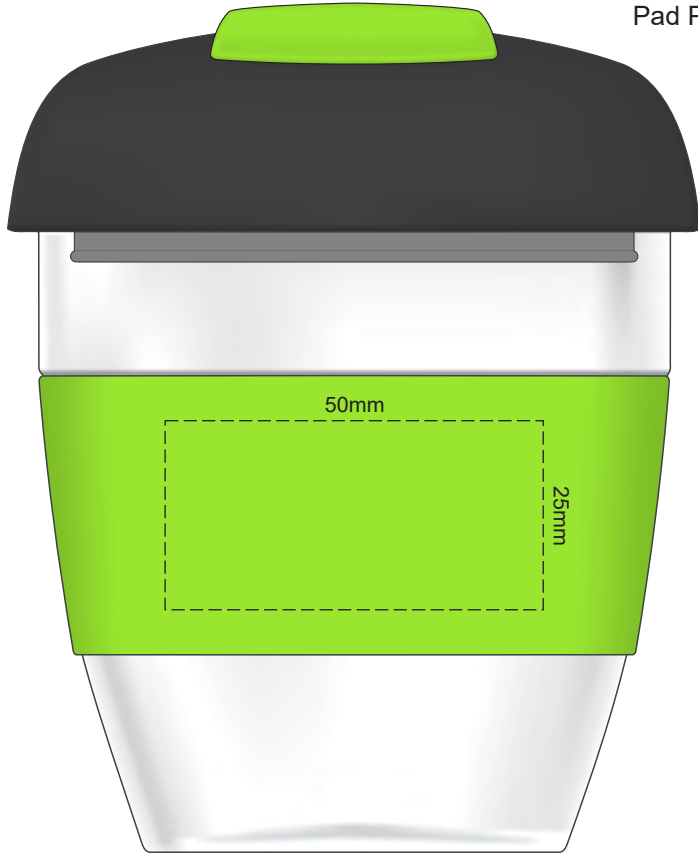

100% of Actual Size
Pad Print

SIDE 1

SIDE 2

100% of Actual Size
Screen Print (one colour)

210mm

15mm
Unprintable
Area

15mm
Unprintable
Area
25mm

Red Line = Exact opposites of the product
(centre artwork to the red line)

100% of Actual Size
Silicone Digital Print
Debossed

SIDE 1

SIDE 2

100% of Actual Size
Pad Print (one colour)

100% of Actual Size
Pad Print (one colour)