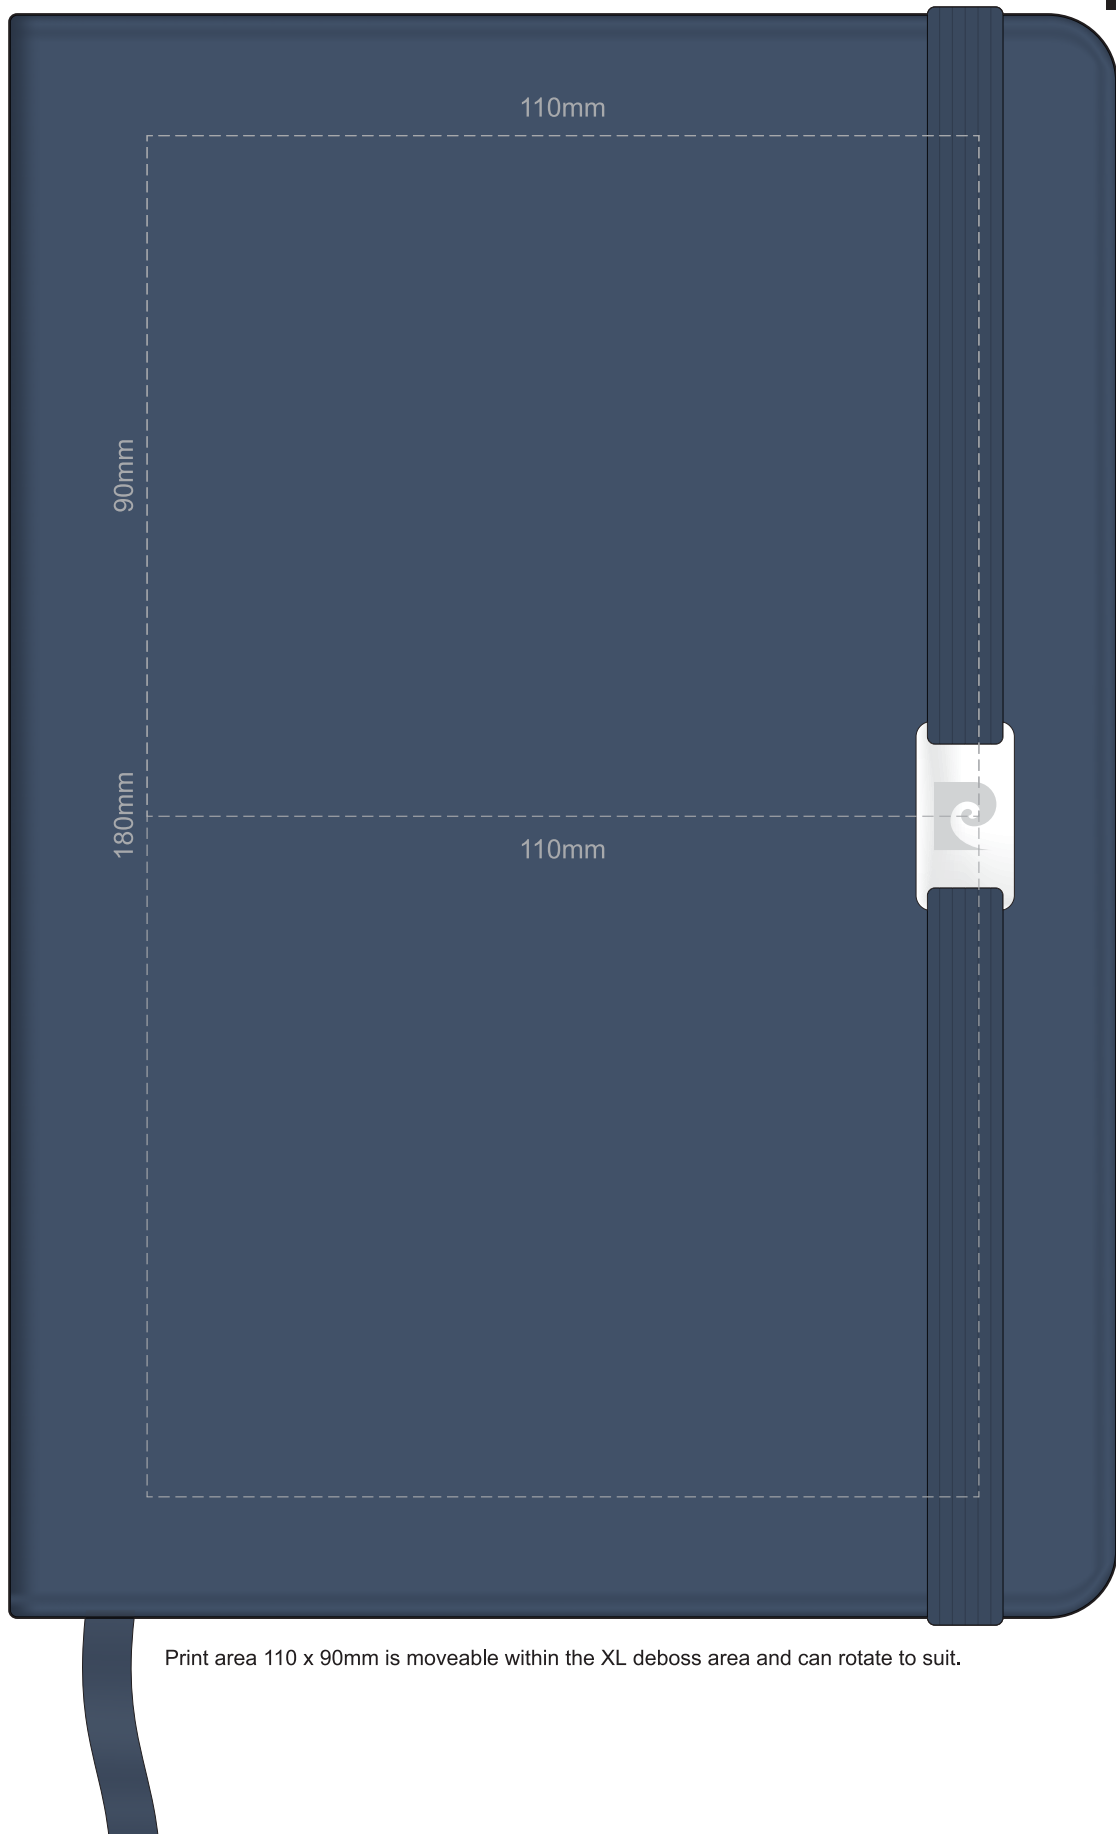

Notebook Thermo Deboss Finish

100% of Actual Size
Thermo Debossing
Thermo Debossing XL

Print area 110 x 90mm is moveable within the XL deboss area and can rotate to suit.

100% of Actual Size
Thermo Debossing (back)
Thermo Debossing XL (back)

Print area 110 x 90mm is moveable within the XL deboss area and can rotate to suit.