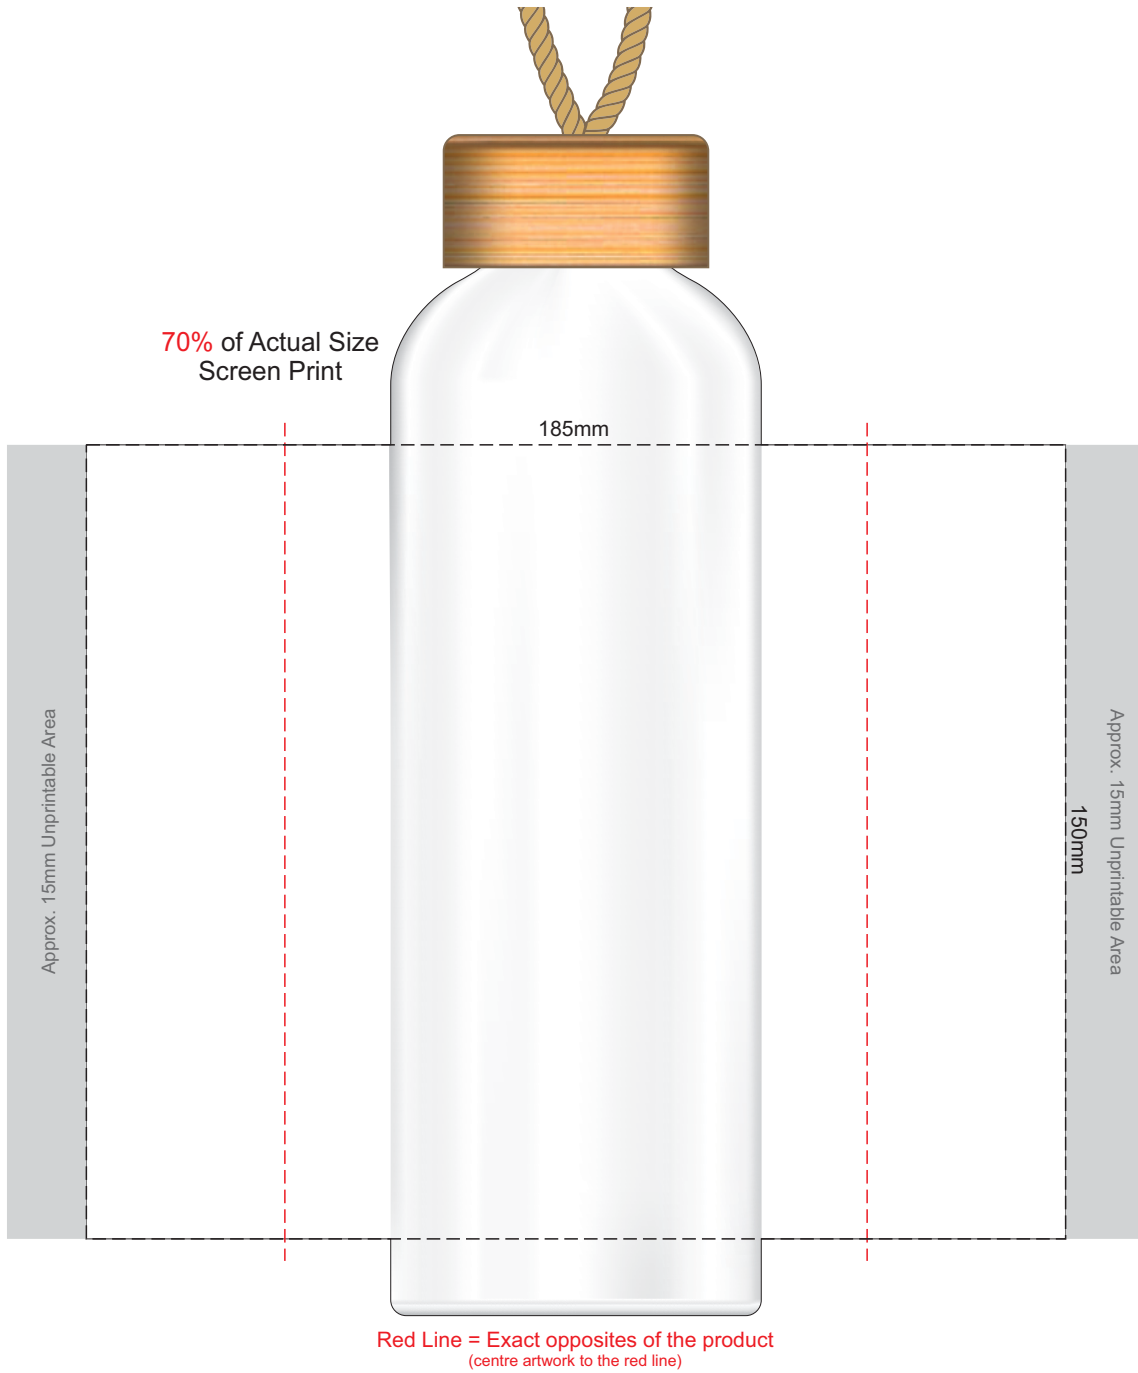

100% of Actual Size  
Pad Print

100% of Actual Size  
Engraving

This product is a natural material, please allow for variances in grain pattern and engraving colour.

Engraved Finish

This product is a natural material, please allow for variances in grain pattern and engraving colour.

Engraved Finish