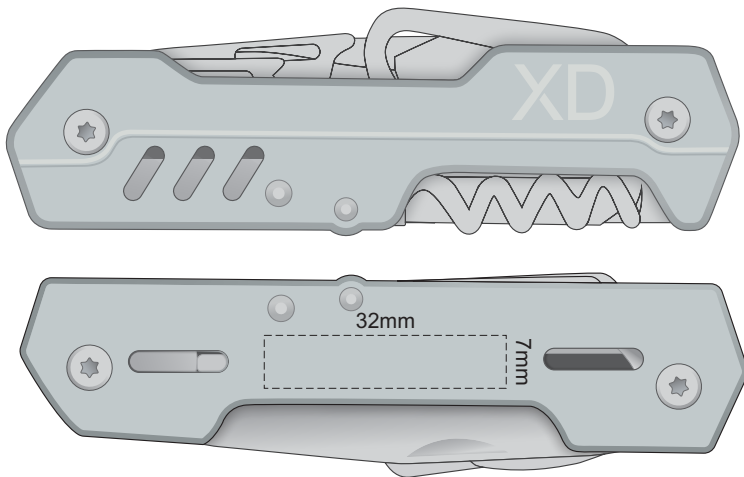

100% of Actual Size  
Laser Engraving

Engraves to natural etch finish

100% of Actual Size  
Pad Print (one colour)