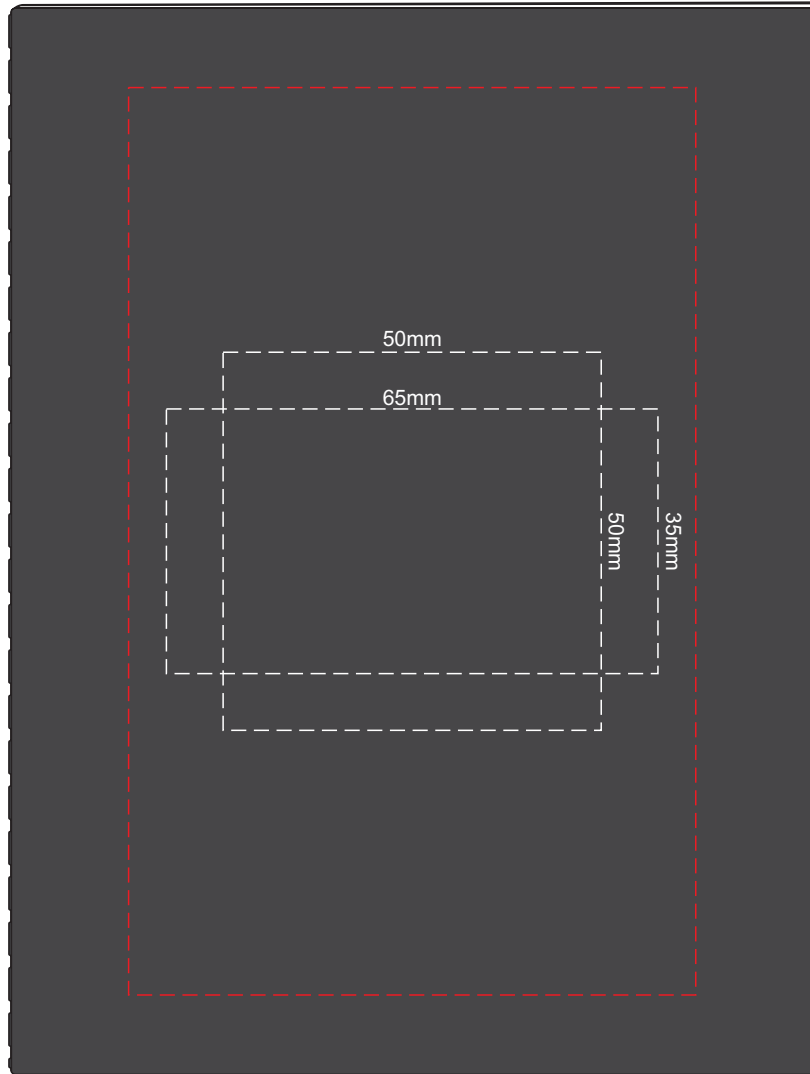

100% of Actual Size
Pad Print

Branding area can be moved **anywhere within the red line.**

100% of Actual Size
Pad Print

Branding area can be moved **anywhere within the red line.**