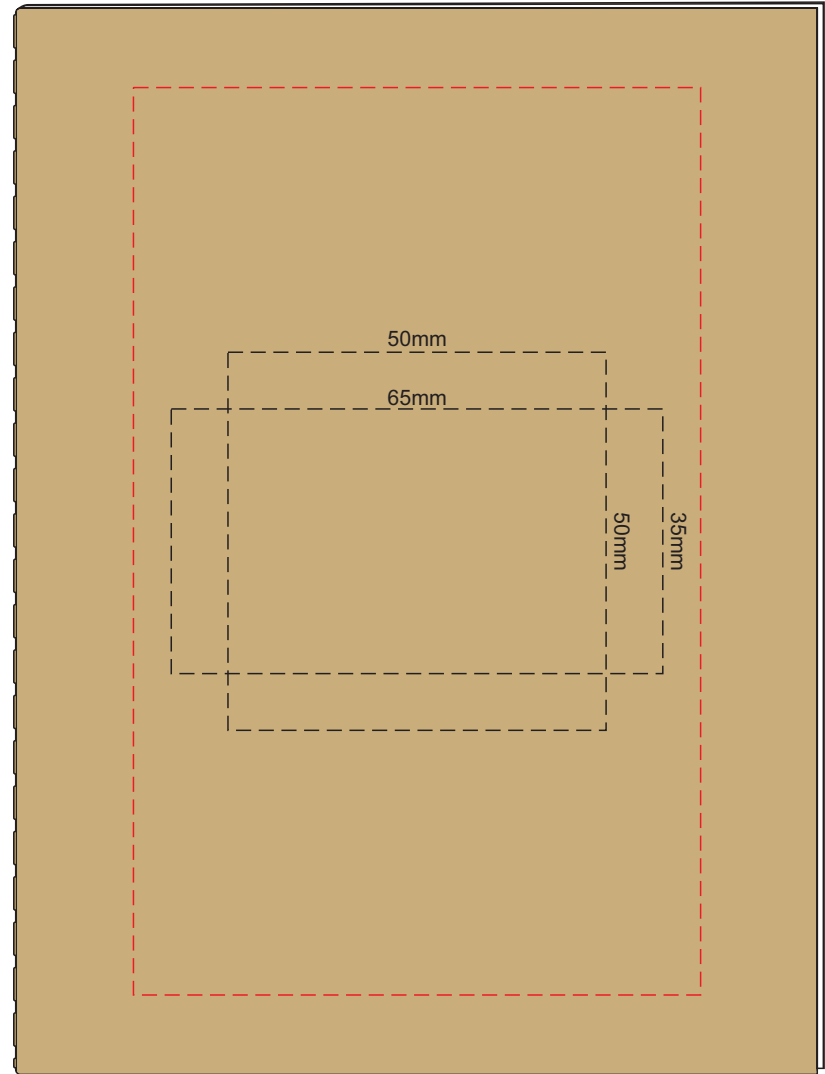

100% of Actual Size
Pad Print

Branding area can be moved **anywhere within the red line.**

100% of Actual Size
Pad Print

Branding area can be moved **anywhere within the red line.**