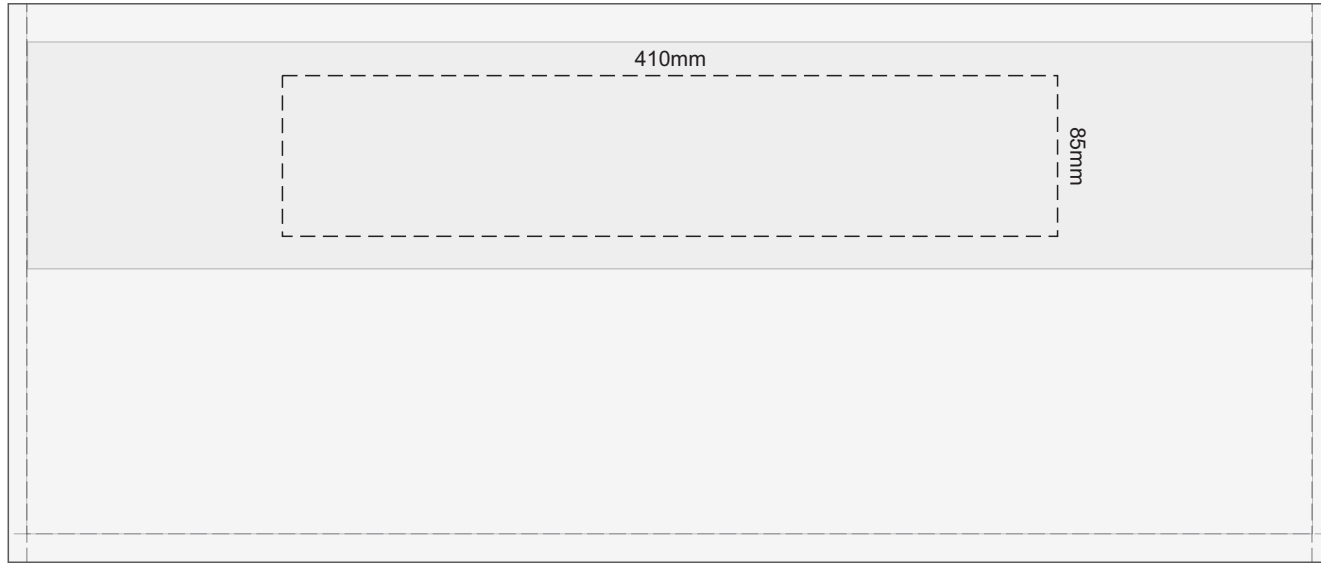

25% of Actual Size
Screen Print

25% of Actual Size
Colourflex Transfer

100% of Print Area
Embroidery

150mm

80mm

10% of Actual Size
Embroidery

Branding area can be moved anywhere within the red line.