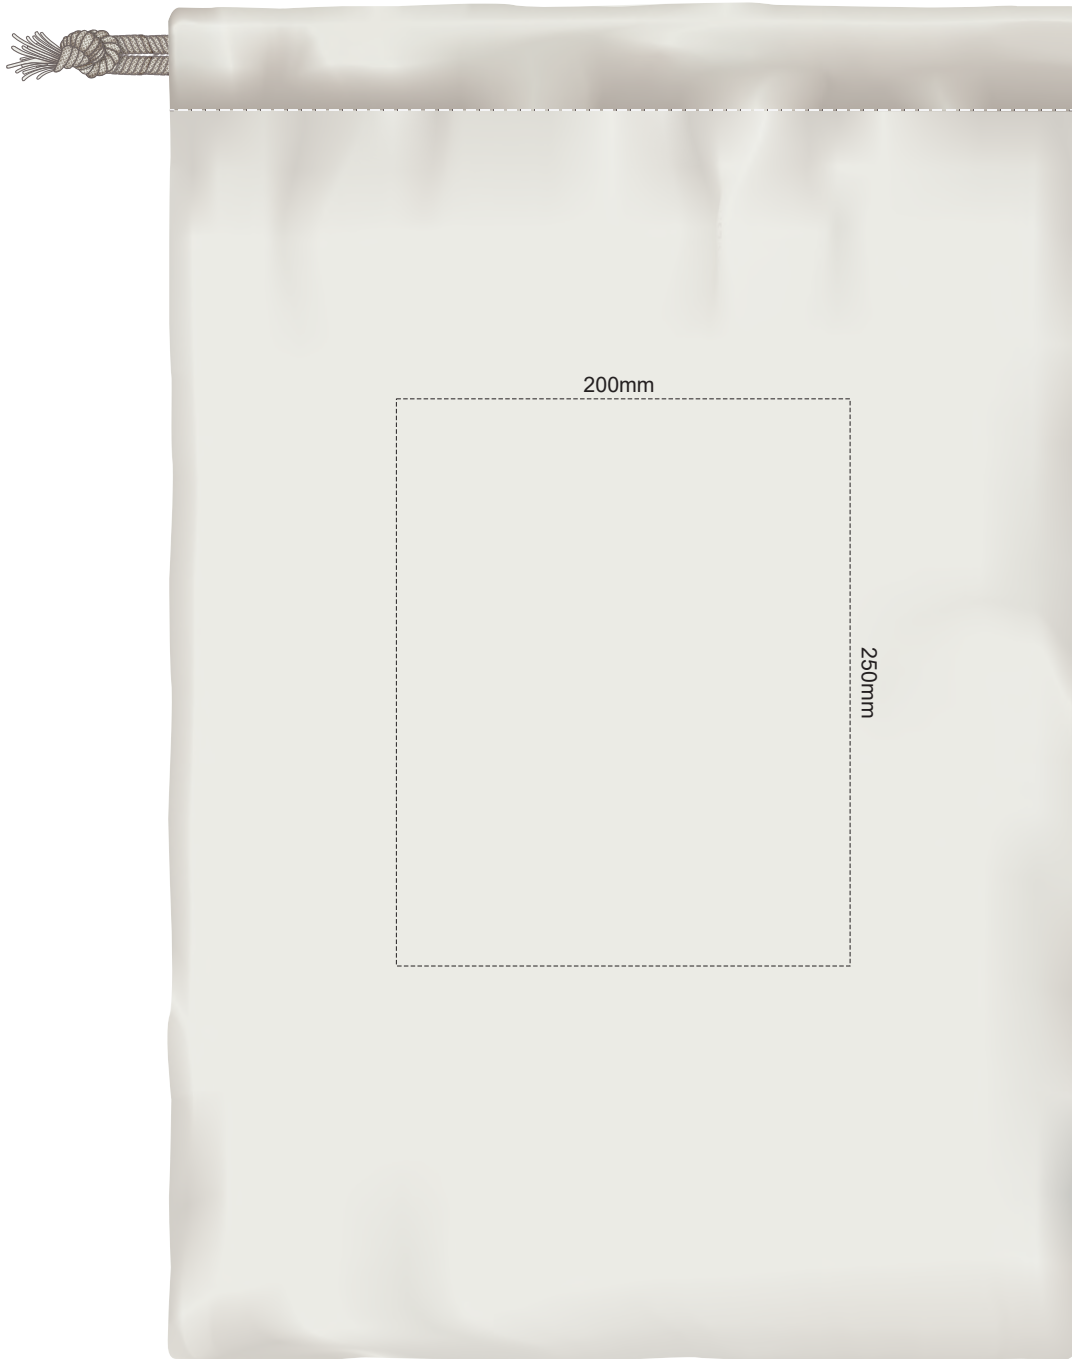

30% of Actual Size  
Screen Print

30% of Actual Size  
Colourflex Transfer

Orientation of the print area may be rotated to best suit your needs.