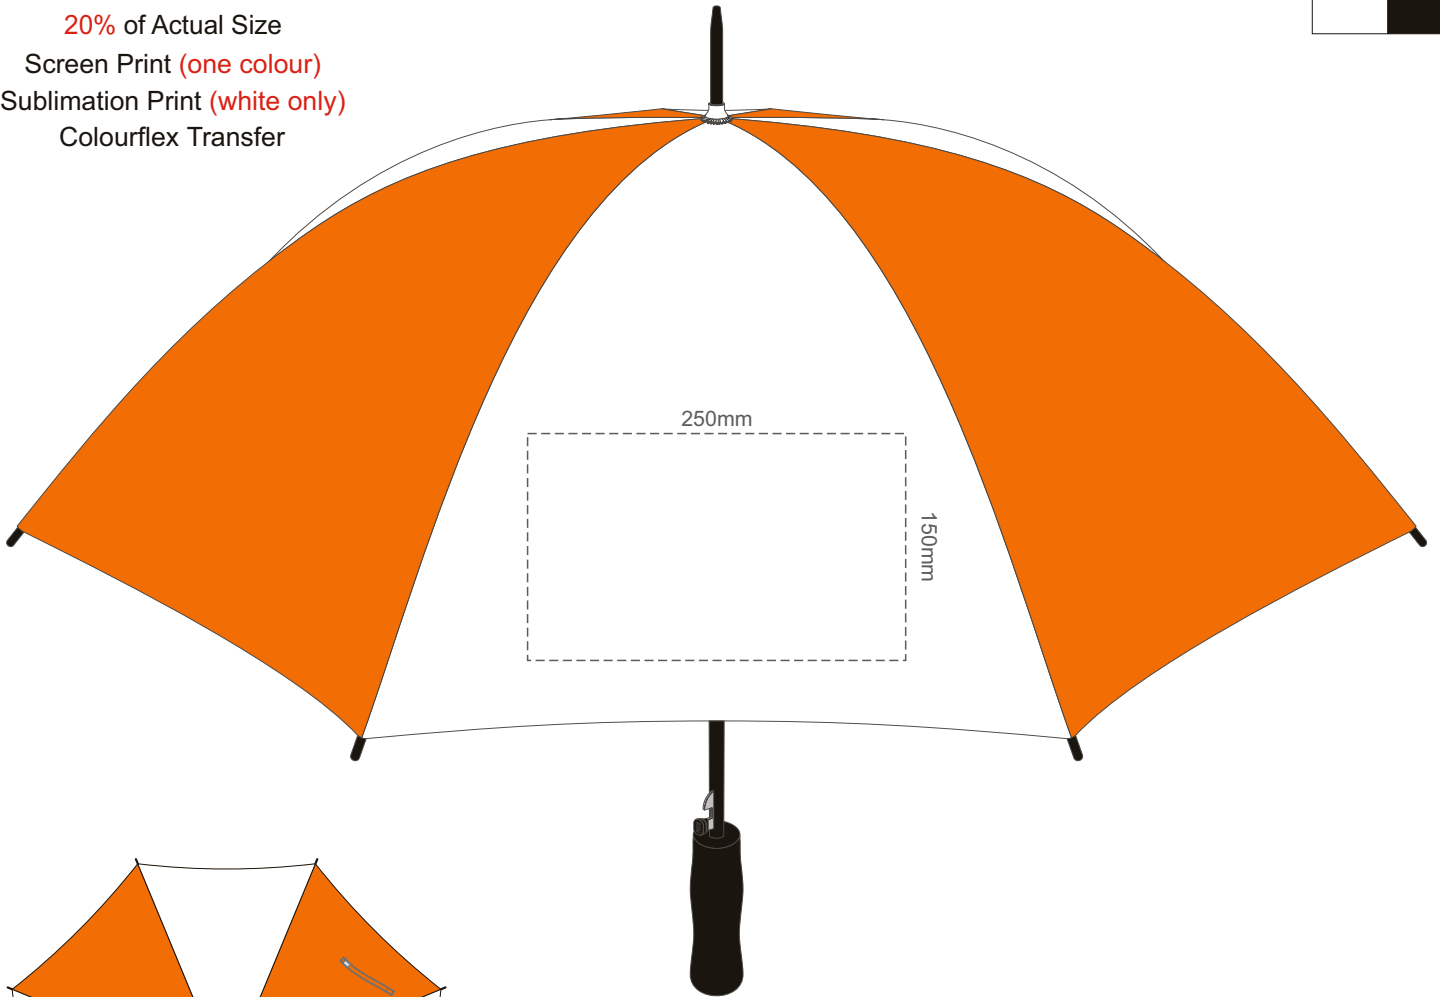

20% of Actual Size  
Screen Print (one colour)  
Sublimation Print (white only)  
Colourflex Transfer

Top view at 5%  
to indicate which  
panel/s to be decorated.

20% of Actual Size  
Screen Print (one colour)  
Colourflex Transfer

Top view at 5%  
to indicate which  
panel/s to be decorated.