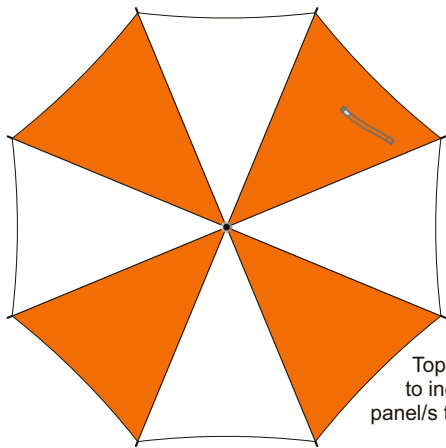

20% of Actual Size  
Screen Print (one colour)  
Sublimation Print (white only)  
Colourflex Transfer

Top view at 5%  
to indicate which  
panel/s to be decorated.

20% of Actual Size  
Screen Print (one colour)  
Colourflex Transfer

Top view at 5%  
to indicate which  
panel/s to be decorated.