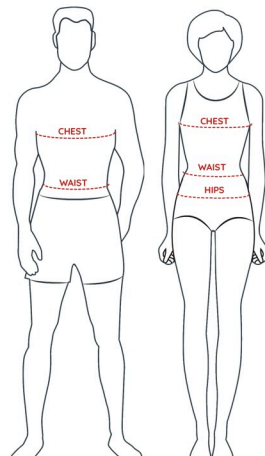

WOMEN

Size	XXS	XS	S	M	L	XL	2XL	3XL	4XL	5XL
	0	2-4	6-8	10-12	14-16	18-20	22-24	26-28	30-32	34-36
Bust	30-31	32-33	34-35	36-38	39-42	43-46	47-50	51-54	55-58	59-62
Waist	22-23	24-25	26-27	28-30	31-34	35-38	39-42	43-46	47-50	51-54
Hip	33-34	35-36	36-37	38-40	41-44	45-48	49-52	53-56	59-62	63-66

Inseams: 31" (regular), 28" (petite), 33" (tall)

MEN

Size	XXS	XS	S	M	L	XL	2XL	3XL	4XL	5XL
Chest	31-32	33-35	36-38	39-41	42-45	46-49	50-53	54-57	57-60	61-64
Waist	23-24	24-26	27-29	30-32	33-36	37-40	41-44	45-48	49-52	53-57
Hip	32-33	33-35	36-38	39-41	42-45	46-49	50-53	54-57	58-61	62-65

Inseams: 31" (regular), 28" (short), 34" (tall)

BUST Measurement over the fullest part of the chest

WAIST Measurement of the smallest indentation of natural waistline

HIPS Measure the fullest curve of the hip

INSEAM Measurement from top of the inner thigh to ankle