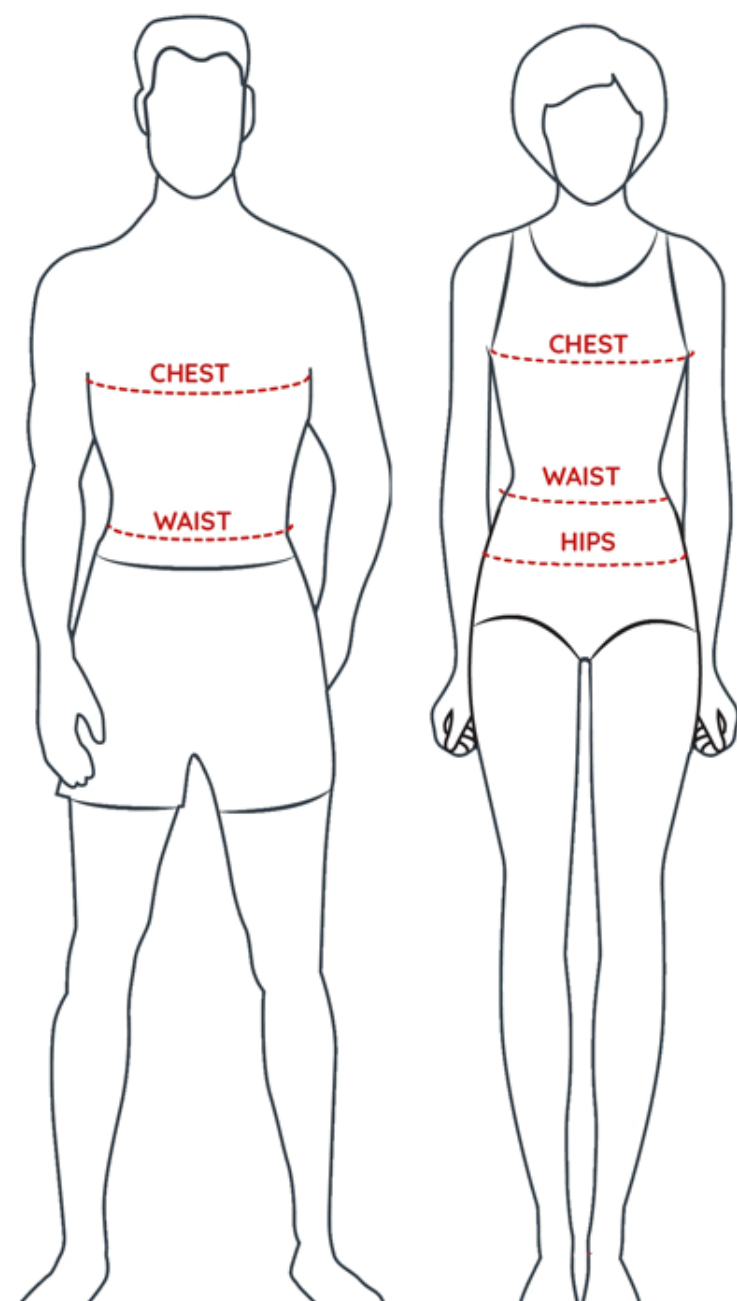

heartsoul

WOMEN

Size	XXS	XS	S	M	L	XL	2XL	3XL
	0	2-4	6-8	10-12	14-16	18-20	22-24	26-28
Bust	31-32	33-34	35-36	37-39	40-43	44-47	48-51	52-55
Waist	23-24	25-26	27-28	29-31	32-35	36-39	40-43	44-47
Hip	33-34	35-36	37-38	39-41	42-45	46-49	50-53	54-57

Inseams: 30.5" (regular), 28" (petite), 33.5 (tall)

BUST

Measurement over the fullest part of the chest

WAIST

Measurement of the smallest indentation of natural waistline

HIPS

Measure the fullest curve of the hip

INSEAM

Measurement from top of the inner thigh to ankle