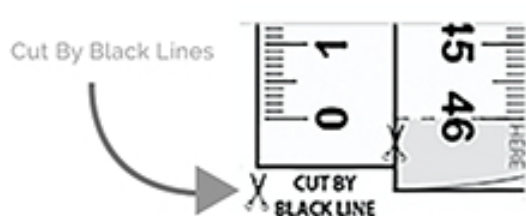

## Printable TAPE MEASURE

YOUR KAKINI.COM PERSONAL MEASURING TAP

### Important

This measuring tape is only accurate when printed full scale on 8.5 x 11 print paper.

### INSTRUCTIONS

- 1 After printing the tape measure, cut right on this black line.

- 2 Be sure to fold at any dotted line where it instructs you to fold

- 3 Be sure to tape, glue, or staple the folds for the most accurate tape measure. You can double check your tape measure by comparing it with a ruler at home.