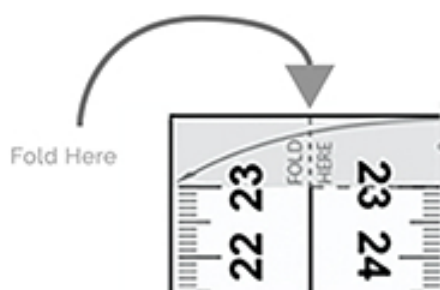

### Important

This measuring tape is only accurate when printed full scale on 8.5 x 11 print paper.

### INSTRUCTIONS

- 1 After printing the tape measure, cut right on this black line.

- 2 Be sure to fold at any dotted line where it instructs you to fold

- 3 Be sure to tape, glue, or staple the folds for the most accurate tape measure. You can double check your tape measure by comparing it with a ruler at home.