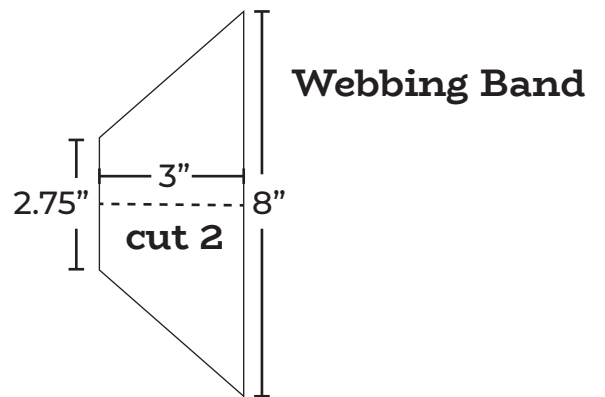

Front Inside + Back

Front Panel

Side Panel (Bottom)

Side Panel (Top)

Zipper Tab + Top Loop

Stitchback Stories Sahn
Waist Pack
Fabric Pattern Pieces