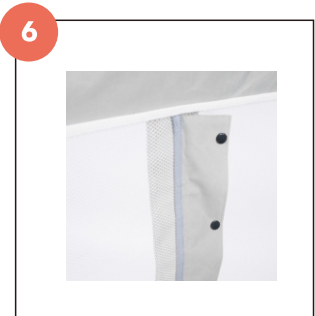

# Instructions

**ASSEMBLY INSTRUCTIONS**

**The key to your Romp & Roost® LUXE Net Play Yard opening is the hub handle in the middle.**

**The hub handle needs to be gently pressed down for the hinges to completely close.**

**This is a unique safety feature of the Romp & Roost® LUXE Play Yard.**

1. Undo the mattress straps and set the mattress aside.
2. To open, press down on the center hub directly, the hinges will be opened automatically.
3. Place waterproof sheet on mattress by pulling mattress straps through the holes in the sheet and the corresponding holes in the base of the play yard.
4. Secure straps to the underneath of play yard.
5. If using the waterproof sheet with the divider, zip sides and fasten all snaps.
6. If using the waterproof sheet without the divider, fasten the snaps on the panels together so that no snaps are exposed.

**DISASSEMBLY INSTRUCTIONS**

- 
- 
- 
- 

**The key to your Romp & Roost® LUXE Net Play Yard closing is the hub handle in the middle.  
The hub handle needs to be gently lifted and twisted to the right for the hinges to completely unlock  
This is a unique safety feature of the Romp & Roost® LUXE Play Yard.**