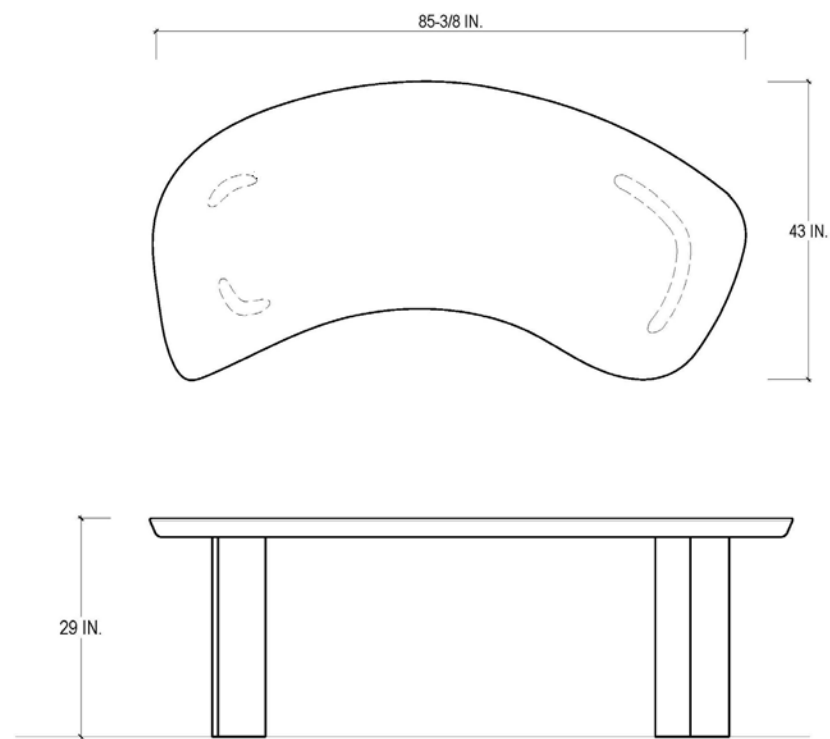

F

ARC DESK

ITALIAN POPLAR, PAINT, HIGH-GLOSS AUTOMOTIVE LACQUER FINISH
SIZES: LARGE (86" L 43" W 29" D), STANDARD (67" L 33.5" W 29" H)
COLORS: MARINE, JUNGLE, PAPRIKA, CLASSIC WHITE, BLACK
\$28,000

MADE TO ORDER, LEAD TIME 16-24 WEEKS, CUSTOM COLOR 20% FEE

The Arc desk is functional sculpture for the home. Organic in form and sleek in finish, the Arc desk defined by soft curves. Its graphic form adds a modern and shapely presence to interior spaces. Arc is composed of solid Italian Poplar and hand-buffed in high gloss automotive lacquer finish. Legs are detachable for transport.