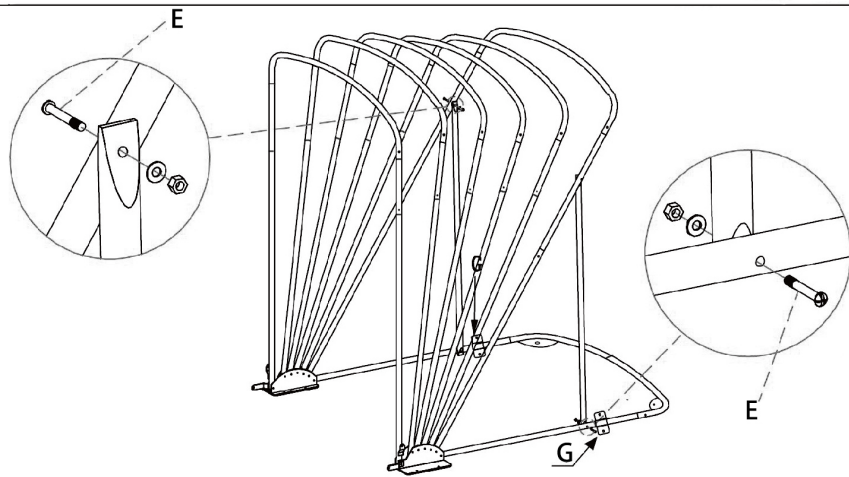

BH01/00 Bike Shelter  
Assembly Instructions

Parts&Tools

ITEM	QTY				
A	6				
B	1				
C	2				
D	2				
E	4		F	14	
			G	2	
H	1				
I	2				

# BH01/00 Bike Shelter Assembly Instructions

01:

02:

03:

04:

295cm X 105cm X 170cm  
The logo should face this way