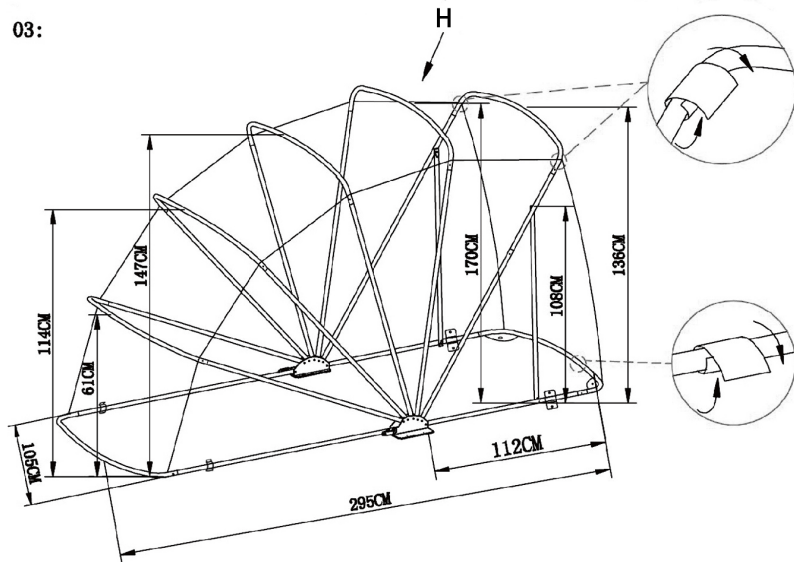

BH01/00 Bike Shelter  
Assembly Instructions

Parts&Tools

ITEM	QTY				
A	6				
B	1				
C	2				
D	2				
E	4		F	14	
			G	2	
H	1				
I	2				

# BH01/00 Bike Shelter Assembly Instructions

01:

02:

03:

04:

295cm X 105cm X 170cm  
The logo should face this way