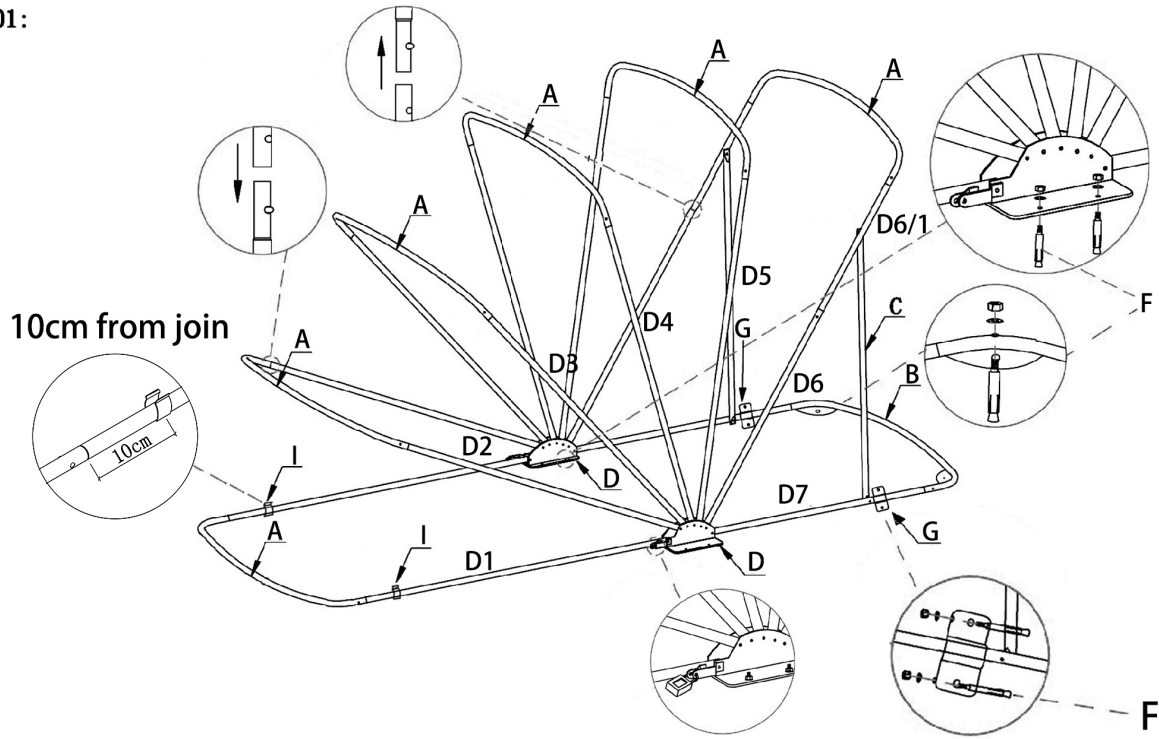

BH01/00 Bike Shelter  
Assembly Instructions

Parts&Tools

ITEM	QTY				
A	6				
B	1				
C	2				
D	2				
E	4		F	14	
			G	2	
H	1				
I	2				

# BH01/00 Bike Shelter Assembly Instructions

01:

02:

03:

04:

295cm X 105cm X 170cm  
The logo should face this way