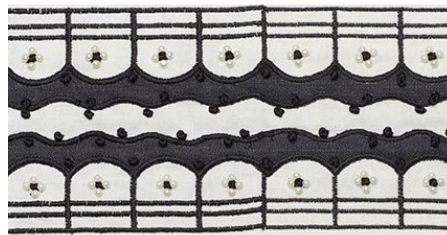

NICHOLSON TAPE
JET 69960
TRIM

NICHOLSON TAPE
NAVY 69962
TRIM

NICHOLSON TAPE
ESPRESSO 69961
TRIM

NICHOLSON METALLIC TAPE
PLATINUM 70361
TRIM

NICHOLSON METALLIC TAPE
GILT 70360
TRIM

**NORTHERN LIGHTS
BEADED TAPE**
BLUSH 70624
TRIM

**NORTHERN LIGHTS
BEADED TAPE**
SKY 70623
TRIM

**NORTHERN LIGHTS
BEADED TAPE**
IVORY 70620
TRIM

**NORTHERN LIGHTS
BEADED TAPE**
NATURAL 70622
TRIM

**NORTHERN LIGHTS
BEADED TAPE**
NAVY 70621
TRIM

GRAPHIC FRINGE
IVORY 81210
TRIM

GRAPHIC FRINGE
BLUE 81211
TRIM

GRAPHIC FRINGE
BLACK 81212
TRIM

PERLA TAPE
POWDER BLUE 74380
TRIM

PERLA TAPE
NOIR 74381
TRIM

PERLA TAPE
DOVE 74382
TRIM

CASTILLE TAPE
IVORY 70740
TRIM

CASTILLE TAPE
LEAF 70746
TRIM

CASTILLE TAPE
SKY 70744
TRIM

CASTILLE TAPE
GREY 70745
TRIM

CASTILLE TAPE
NAVY 70743
TRIM

CASTILLE TAPE
BLACK ON IVORY 70742
TRIM

CASTILLE TAPE
BLACK 70741
TRIM

OGEE EMBROIDERED TAPE
BLUSH 74331
TRIM

OGEE EMBROIDERED TAPE
YELLOW 74333
TRIM