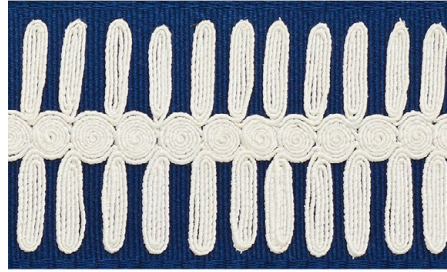

**NORTHERN LIGHTS
BEADED TAPE**
SKY 70623
TRIM

**NORTHERN LIGHTS
BEADED TAPE**
IVORY 70620
TRIM

**NORTHERN LIGHTS
BEADED TAPE**
NATURAL 70622
TRIM

**NORTHERN LIGHTS
BEADED TAPE**
NAVY 70621
TRIM

GRAPHIC FRINGE
IVORY 81210
TRIM

GRAPHIC FRINGE
BLUE 81211
TRIM

GRAPHIC FRINGE
BLACK 81212
TRIM

PERLA TAPE
POWDER BLUE 74380
TRIM

PERLA TAPE
NOIR 74381
TRIM

PERLA TAPE
DOVE 74382
TRIM

CASTILLE TAPE
IVORY 70740
TRIM

CASTILLE TAPE
LEAF 70746
TRIM

CASTILLE TAPE
SKY 70744
TRIM

CASTILLE TAPE
GREY 70745
TRIM

CASTILLE TAPE
NAVY 70743
TRIM

CASTILLE TAPE
BLACK ON IVORY 70742
TRIM

CASTILLE TAPE
BLACK 70741
TRIM

OGEE EMBROIDERED TAPE
BLUSH 74331
TRIM

OGEE EMBROIDERED TAPE
YELLOW 74333
TRIM

OGEE EMBROIDERED TAPE
SKY 74332
TRIM

OGEE EMBROIDERED TAPE
NEUTRAL 74330
TRIM

OGEE EMBROIDERED TAPE
BLACK 74334
TRIM

HAYWORTH TAPE
PALE GOLD 70680
TRIM

HAYWORTH TAPE
GUNMETAL 70681
TRIM

HAYWORTH TAPE
AUBERGINE 70682
TRIM