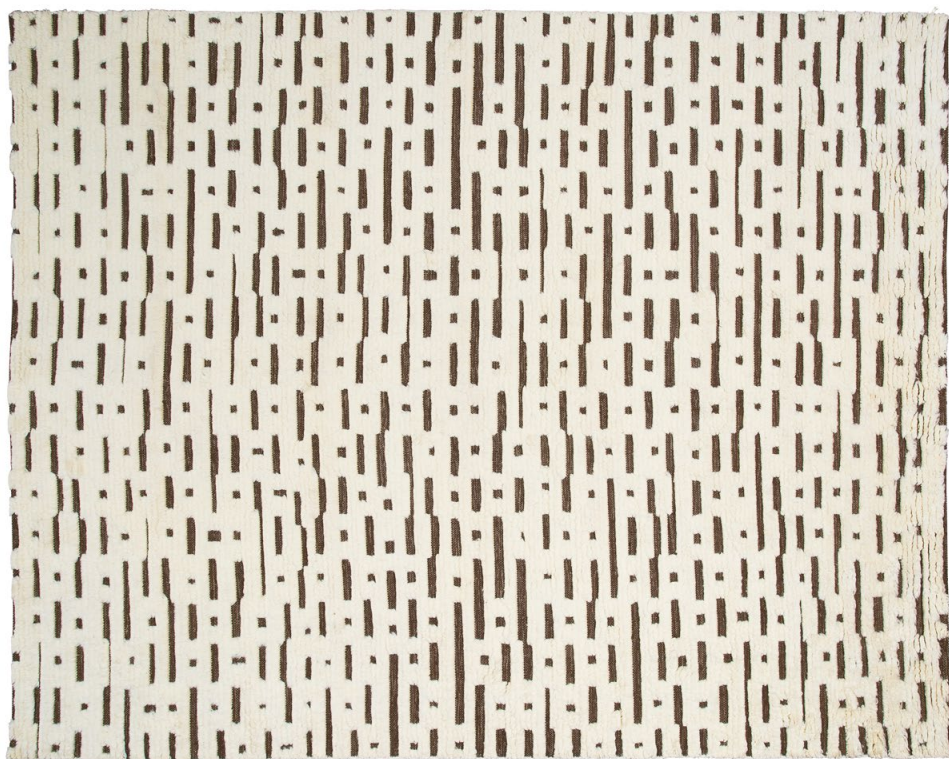

ZEBRE HAND-KNOTTED RUG

Available Sizes 244X305cm | 274X366cm | 305X427cm | 91X305cm

Contents 52% Wool, 48% Cotton

BROWN/BLACK

IVORY/BLACK

FITZGERALD RUG

Available Sizes 244X305cm | 274X366cm | 305X427cm

Contents 80% Wool, 20% Cotton

BROWN

NATURAL

MALTA FRENCH KNOT RUG

Available Sizes 152X213cm | 244X305cm | 274X366cm

Contents 55% WOOL, 45% COTTON

SKY

CHARCOAL

ZIMBA RUG

Available Sizes 244X305cm | 274X366cm | 305X427cm

Contents 80% Wool, 10% Cotton, 10% Viscose

IVORY & BROWN

IVORY & SAND

SAMSUN RUG

Available Sizes 152X213cm | 244X305cm | 274X366cm

Content 100% Wool

CARBON

ABSTRACT IKAT RUG

Available Sizes 183X274cm | 244X305cm | 274X366cm | 305X427cm

Contents 75% Wool, 15% Cotton, 10% Viscose

IVORY & BROWN

SCHUMACHER

Ready to Ship Rugs

 +33 1 89 53 28 00

 contactus@fschumacher.fr