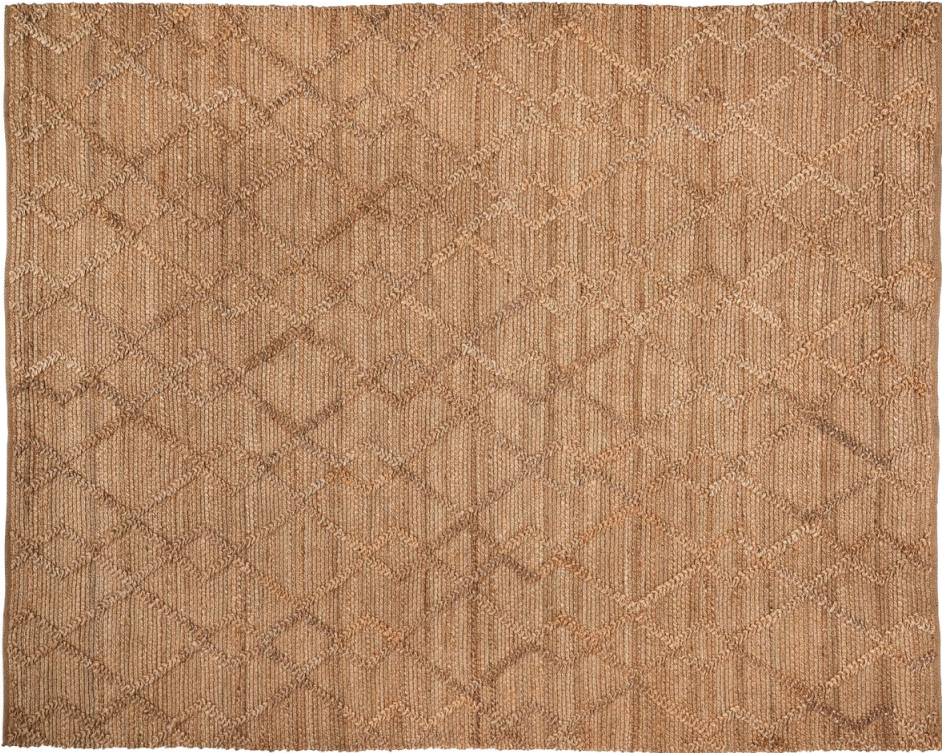

NATURAL

ABSTRACT IKAT INDOOR/OUTDOOR RUG

Available Sizes 244X305cm | 274X366cm | 305X427cm

Content 100% Polyester PET

STONE

SEQUOIA STRIPE JUTE RUG

Available Sizes 183X274cm | 244X305cm | 274X366cm

Contents 82% Wool, 10% Cotton, 8% Jute

NATURAL

BRANSON JUTE RUG

Available Sizes 244X305cm | 274X366cm

Content 100% Jute

NATURAL

SAND

SEQUOIA STRIPE RUG

Available Sizes 183X274cm | 244X305cm | 274X366cm

Contents 80% Wool, 20% Cotton

BLUE

OCHRE

ICONIC LEOPARD RUG

Available Sizes 244X305cm | 274X366cm

Contents 52% Wool, 48% Cotton

GRAPHITE

BROWN

ZEBRE HAND-KNOTTED RUG

Available Sizes 244X305cm | 274X366cm | 305X427cm | 91X305cm

Contents 52% Wool, 48% Cotton

BROWN/BLACK

IVORY/BLACK

FITZGERALD RUG

Available Sizes 244X305cm | 274X366cm | 305X427cm

Contents 80% Wool, 20% Cotton