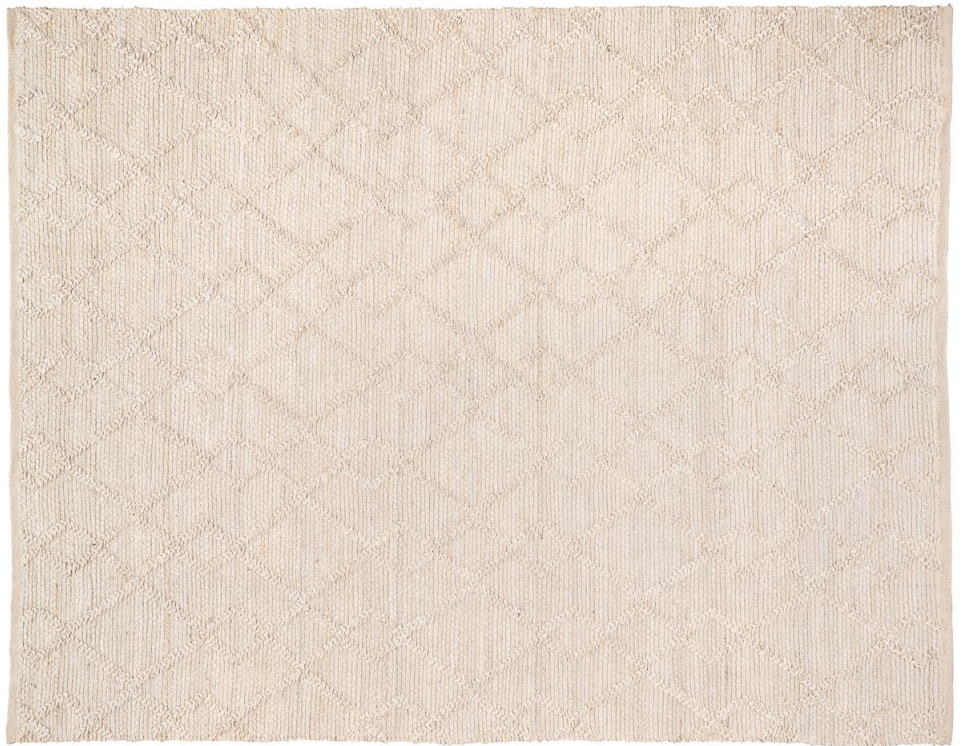

NATURAL

ABSTRACT IKAT INDOOR/OUTDOOR RUG

Available Sizes 244X305cm | 274X366cm | 305X427cm

Content 100% Polyester PET

STONE

SEQUOIA STRIPE JUTE RUG

Available Sizes 183X274cm | 244X305cm | 274X366cm

Contents 82% Wool, 10% Cotton, 8% Jute

NATURAL

BRANSON JUTE RUG

Available Sizes 244X305cm | 274X366cm

Content 100% Jute

NATURAL

SAND

SEQUOIA STRIPE RUG

Available Sizes 183X274cm | 244X305cm | 274X366cm

Contents 80% Wool, 20% Cotton

BLUE

OCHRE

ICONIC LEOPARD RUG

Available Sizes 244X305cm | 274X366cm

Contents 52% Wool, 48% Cotton

GRAPHITE

BROWN

ZEBRE HAND-KNOTTED RUG

Available Sizes 244X305cm | 274X366cm | 305X427cm | 91X305cm

Contents 52% Wool, 48% Cotton

BROWN/BLACK

IVORY/BLACK

FITZGERALD RUG

Available Sizes 244X305cm | 274X366cm | 305X427cm

Contents 80% Wool, 20% Cotton