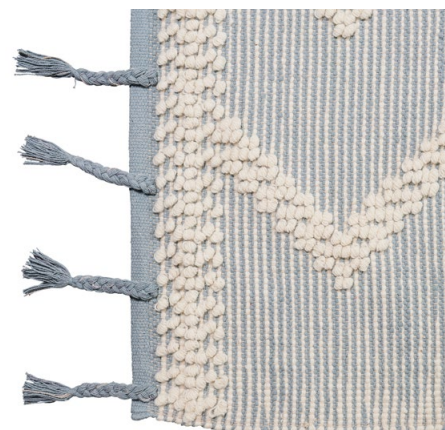

ZEBRE HAND-KNOTTED RUG

Available Sizes 244X305cm | 274X366cm | 305X427cm | 91X305cm

Contents 52% Wool, 48% Cotton

BROWN/BLACK

IVORY/BLACK

FITZGERALD RUG

Available Sizes 244X305cm | 274X366cm | 305X427cm

Contents 80% Wool, 20% Cotton

BROWN

NATURAL

MALTA FRENCH KNOT RUG

Available Sizes 152X213cm | 244X305cm | 274X366cm

Contents 55% WOOL, 45% COTTON

SKY

CHARCOAL

ZIMBA RUG

Available Sizes 244X305cm | 274X366cm | 305X427cm

Contents 80% Wool, 10% Cotton, 10% Viscose

IVORY & BROWN

IVORY & SAND

SAMSUN RUG

Available Sizes 152X213cm | 244X305cm | 274X366cm

Content 100% Wool

CARBON

ABSTRACT IKAT RUG

Available Sizes 183X274cm | 244X305cm | 274X366cm | 305X427cm

Contents 75% Wool, 15% Cotton, 10% Viscose

IVORY & BROWN

SCHUMACHER

Ready to Ship Rugs

 +33 1 89 53 28 00

 contactus@fschumacher.fr