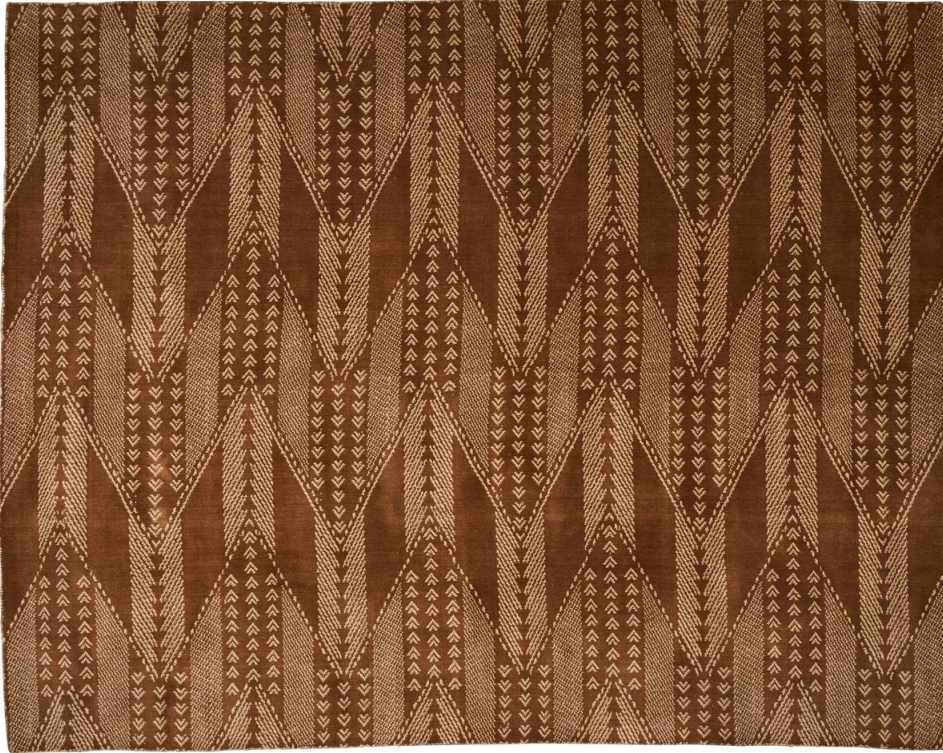

NATURAL

ABSTRACT IKAT INDOOR/OUTDOOR RUG

Available Sizes 244X305cm | 274X366cm | 305X427cm

Content 100% Polyester PET

STONE

SEQUOIA STRIPE JUTE RUG

Available Sizes 183X274cm | 244X305cm | 274X366cm

Contents 82% Wool, 10% Cotton, 8% Jute

Contents 80% Wool, 20% Cotton

BLUE

OCHRE

ICONIC LEOPARD RUG

Available Sizes 244X305cm | 274X366cm

Contents 52% Wool, 48% Cotton

GRAPHITE

BROWN

ZEBRE HAND-KNOTTED RUG

Available Sizes 244X305cm | 274X366cm | 305X427cm | 91X305cm

Contents 52% Wool, 48% Cotton

BROWN/BLACK

IVORY/BLACK

FITZGERALD RUG

Available Sizes 244X305cm | 274X366cm | 305X427cm

Contents 80% Wool, 20% Cotton

BROWN

NATURAL

MALTA FRENCH KNOT RUG

Available Sizes 152X213cm | 244X305cm | 274X366cm

Contents 55% WOOL, 45% COTTON

SKY

CHARCOAL

ZIMBA RUG