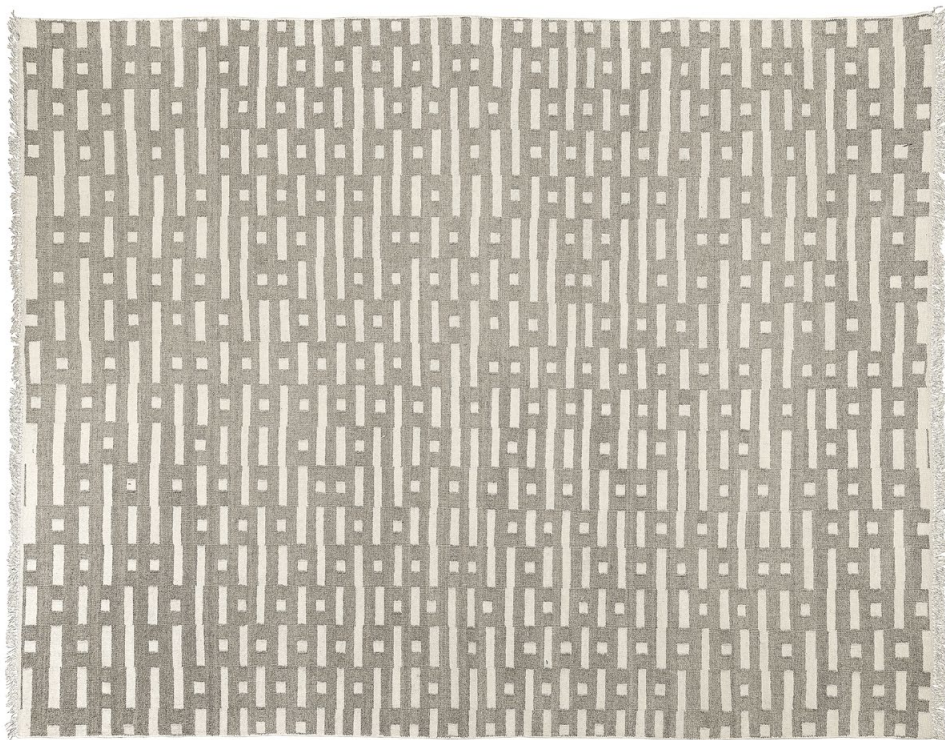

TORTOLA INDOOR/OUTDOOR RUG

Available Sizes 183X274cm | 244X305cm | 274X366cm | 305X427cm

Content 100% Polyester PET

SKY

DRIFTWOOD

VENTO INDOOR/OUTDOOR RUG

Available Sizes 244X305cm | 274X366cm

Content 100% Polyester PET

NATURAL

ABSTRACT IKAT INDOOR/OUTDOOR RUG

Available Sizes 244X305cm | 274X366cm | 305X427cm

Content 100% Polyester PET

STONE

SEQUOIA STRIPE JUTE RUG

Available Sizes 183X274cm | 244X305cm | 274X366cm

Contents 82% Wool, 10% Cotton, 8% Jute

Contents 80% Wool, 20% Cotton

BLUE

OCHRE

ICONIC LEOPARD RUG

Available Sizes 244X305cm | 274X366cm

Contents 52% Wool, 48% Cotton

GRAPHITE

BROWN