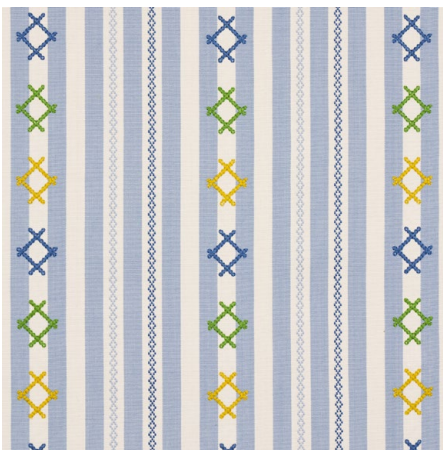

NEW COLORWAY!

FORMENTERA PERFORMANCE
Indigo 74439
Fabric

NEW COLORWAY!

FORMENTERA PERFORMANCE
Sky 74433
Fabric

FORMENTERA PERFORMANCE
Ochre 74434
Fabric

FORMENTERA PERFORMANCE
Sand 74435
Fabric

FORMENTERA PERFORMANCE
Blush 74431
Fabric

FORMENTERA PERFORMANCE
Spice 74430
Fabric

FORMENTERA PERFORMANCE
Navy 74432
Fabric

RHODES STRIPE
Neutral 74463
Fabric

NEW COLORWAY!

RHODES STRIPE
Sky 74462
Fabric

RHODES STRIPE
Navy 74460
Fabric

RHODES STRIPE
Black 74461
Fabric

NEW COLORWAY!

OXNARD
Ivory 72510
Fabric

OXNARD
Sand 72512
Fabric

OXNARD
Stone 72511
Fabric

OXNARD
Grey 72513
Fabric

SHASTA EMBROIDERY
Neutral 72470
Fabric

SHASTA EMBROIDERY
Blue 72471
Fabric

REYES BOUCLÉ
Ivory 72521
Fabric