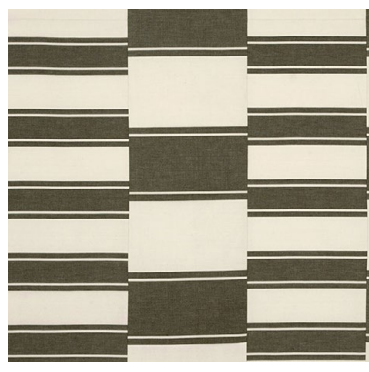

NOMAD
Sky 69983
Fabric

NEW COLORWAY!

NOMAD
Birch 69984
Fabric

NEW COLORWAY!

NOMAD
Rust 69985
Fabric

NEW COLORWAY!

NOMAD
Black 69980
Fabric

NOMAD
Brown 69981
Fabric

NOMAD
Indigo 69982
Fabric

ZUNI STRIPE
Aqua 78733
Fabric

NEW COLORWAY!

ZUNI STRIPE
Dune 78734
Fabric

NEW COLORWAY!

ZUNI STRIPE
Blue & Orange 78730
Fabric

ZUNI STRIPE
Blue 78731
Fabric

ZUNI STRIPE
Orange & Pink 78732
Fabric