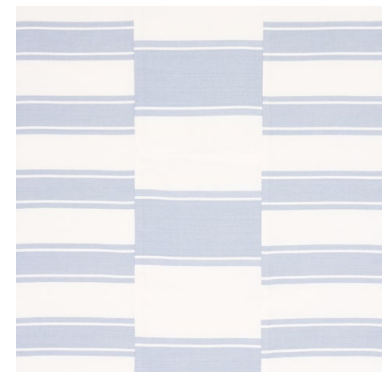

NOMAD
Sky 69983
Fabric

NEW COLORWAY!

NOMAD
Birch 69984
Fabric

NEW COLORWAY!

NOMAD
Rust 69985
Fabric

NEW COLORWAY!

NOMAD
Black 69980
Fabric

NOMAD
Brown 69981
Fabric