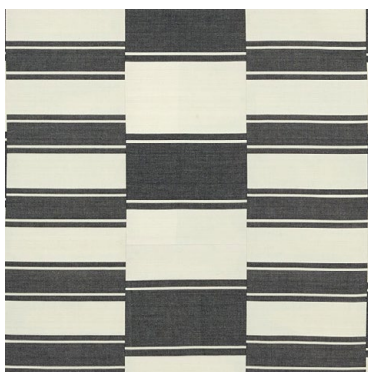

NOMAD
Sky 69983
Fabric

NEW COLORWAY!

NOMAD
Birch 69984
Fabric

NEW COLORWAY!

NOMAD
Rust 69985
Fabric

NEW COLORWAY!

NOMAD
Black 69980
Fabric

NOMAD
Brown 69981
Fabric

NOMAD
Indigo 69982
Fabric

ZUNI STRIPE
Aqua 78733
Fabric

NEW COLORWAY!

ZUNI STRIPE
Dune 78734
Fabric

NEW COLORWAY!

ZUNI STRIPE
Blue & Orange 78730
Fabric

ZUNI STRIPE
Blue 78731
Fabric

ZUNI STRIPE
Orange & Pink 78732
Fabric