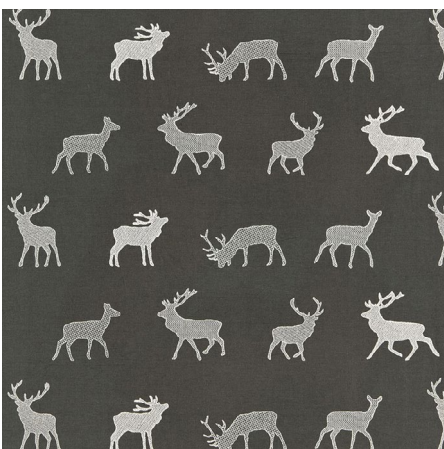

# LUXE LODGE

Earthy colors and alluring textures are the hallmarks of **Luxe Lodge**, a new fabric collection that evokes the coziness and comfort of a mountain chalet. Sophisticated yet not at all stuffy, this stylish mix of patterns is the epitome of alpine chic. From checks to plaids to charming animals, this collection includes substantial wools and heavy cotton canvas: warm, handsome, hardworking weaves that are as sturdy as they are stylish.

**CARIBOU EMBROIDERY**  
Parchment 67163  
Fabric

**NEW COLORWAY!**

**CARIBOU EMBROIDERY**  
Navy 67162  
Fabric

**NEW COLORWAY!**

**CARIBOU EMBROIDERY**  
Charcoal 67160  
Fabric

**CARIBOU EMBROIDERY**  
Java 67161  
Fabric

**BANCROFT WOOL PLAID**  
Sable 66770  
Fabric

**DIXON MOHAIR WEAVE**  
Stone 67134  
Fabric

**DIXON MOHAIR WEAVE**  
Driftwood 67130  
Fabric

**DIXON MOHAIR WEAVE**  
Vicuna 67133  
Fabric

**DIXON MOHAIR WEAVE**  
Feather Grey 67135  
Fabric