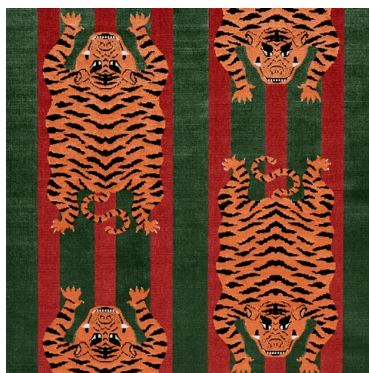

MAGICAL MING DRAGON
Yellow 178591
Fabric

MAGICAL MING DRAGON
Navy 178590
Fabric

MAGICAL MING DRAGON
Brown 178592
Fabric

JOKHANG TIGER VELVET
Peacock & Olive 77230
Fabric

JOKHANG TIGER VELVET
Red & Pink 77231
Fabric

JOKHANG TIGER VELVET
Green 77233
Fabric

JOKHANG TIGER VELVET
Blue 77234
Fabric

JOKHANG TIGER VELVET
Red & Green 77235
Fabric

JOKHANG TIGER VELVET
Brown & Black 77232
Fabric

PLATES & PLATTERS
Magenta & Yellow 5010412
Wallcovering

PLATES & PLATTERS
Blue 5010410
Wallcovering

TING TING
Black 178570
Fabric

TING TING
Blue 178571
Fabric

PLATES & PLATTERS
Neutral 5010411
Wallcovering

MODERN TOILE
Yellow 5010422
Wallcovering

MODERN TOILE
Indigo 5010421
Wallcovering