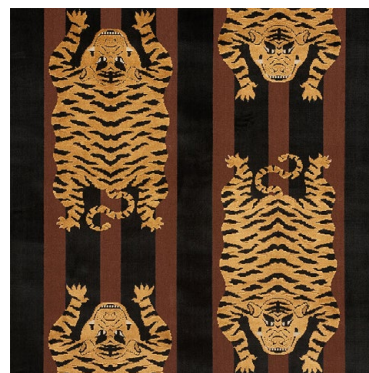

MAGICAL MING DRAGON
Yellow 178591
Fabric

MAGICAL MING DRAGON
Navy 178590
Fabric

MAGICAL MING DRAGON
Brown 178592
Fabric

JOKHANG TIGER VELVET
Peacock & Olive 77230
Fabric

JOKHANG TIGER VELVET
Red & Pink 77231
Fabric

JOKHANG TIGER VELVET
Green 77233
Fabric

JOKHANG TIGER VELVET
Blue 77234
Fabric

JOKHANG TIGER VELVET
Red & Green 77235
Fabric

JOKHANG TIGER VELVET
Brown & Black 77232
Fabric

PLATES & PLATTERS
Magenta & Yellow 5010412
Wallcovering

PLATES & PLATTERS
Blue 5010410
Wallcovering

TING TING
Black 178570
Fabric

TING TING
Blue 178571
Fabric

PLATES & PLATTERS
Neutral 5010411
Wallcovering

MODERN TOILE
Yellow 5010422
Wallcovering

MODERN TOILE
Indigo 5010421
Wallcovering