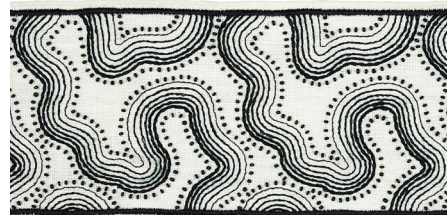

LABYRINTH TAPE
DOVE 66140
TRIM

LABYRINTH TAPE
BRONZE 66144
TRIM

LABYRINTH TAPE
PLATINUM 66145
TRIM

LABYRINTH TAPE
RUBY 66141
TRIM

LABYRINTH TAPE
BLEU 66143
TRIM

LABYRINTH TAPE
NOIR 66142
TRIM

EYELASH FRINGE
BLUE 81200
TRIM

EYELASH FRINGE
BLACK 81201
TRIM

EYELASH FRINGE
RED 81202
TRIM

PAISLEY EMBROIDERED TAPE
GREEN & YELLOW 81232
TRIM

PAISLEY EMBROIDERED TAPE
BLUES 81230
TRIM

NEW COLORWAY!

CONSTELLATION BEADED TAPE
LINEN 81190
TRIM

CONSTELLATION BEADED TAPE
BLACK 81191
TRIM

TOPOS BEADED TAPE
BLACK & WHITE 81220
TRIM

LEGERE APPLIQUE TAPE
BLACK ON SAND 80870
TRIM

LEGERE APPLIQUE TAPE
IVORY ON BLACK 80871
TRIM

LEGERE APPLIQUE TAPE
IVORY ON SEAGLASS 80872
TRIM

LEGERE APPLIQUE TAPE
IVORY ON SKY 80873
TRIM

LEGERE APPLIQUE TAPE
IVORY ON BLUSH 80874
TRIM

NICHOLSON TAPE
LINEN 69967
TRIM

NICHOLSON TAPE
BROWN 69968
TRIM

NICHOLSON TAPE
CITRINE 69964
TRIM

NICHOLSON TAPE
ROUGE 69963
TRIM