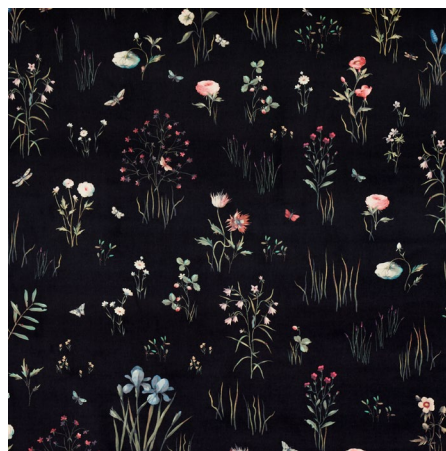

MOON PHASE VELVET
Green 83190
Fabric

MOON PHASE VELVET
Red 83191
Fabric

BETH
Multi On Ivory 5014500
Wallpaper

BETH
Blue 5014501
Wallpaper

BETH
Grey 5014502
Wallpaper

GROTTO TREILLAGE
Multi On Teal 5014490
Wallpaper

GROTTO TREILLAGE
Grisaille 5014491
Wallpaper

GROTTO TREILLAGE
Multi On Ivory 5014492
Wallpaper

MANOS
Multi On Ivory 5014480
Wallpaper

MANOS
Neutral 5014481
Wallpaper

PRIMAVERA VELVET

Black 82540

Fabric

BUTCHER STRING
Red And White On Ivory
5014470
Wallpaper

BUTCHER STRING
Red And White On Brown
5014471
Wallpaper

OUVREZ MOI
Blue 5014510
Wallpaper

OUVREZ MOI
Grey 5014511
Wallpaper

CARMEN VELVET TAPE

Black 82870

Trim

ZEE TAPE NARROW
Black & Ivory 82490
Trim

ZEE TAPE NARROW
Olive 82491
Trim

ZEE TAPE NARROW
Teal 82492
Trim

ZEE TAPE NARROW
Purple 82493
Trim

ZEE TAPE
Black & Ivory 82480
Trim

ZEE TAPE
Sky 82481
Trim

ZEE TAPE
Olive 82482
Trim

CLAUDIA TAPE
Black On Sky 82470
Trim

CLAUDIA TAPE
Black On Neutral 82471
Trim