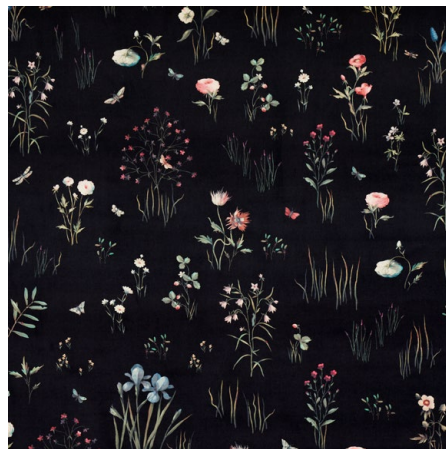

PRIMAVERA VELVET

Black 82540

Fabric