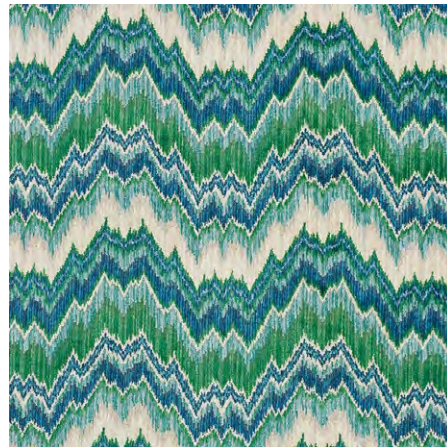

KASHGAR VELVET IKAT
Peacock & Emerald 176104
Fabric

KASHGAR VELVET IKAT
Mineral & Leaf 176103
Fabric

KASHGAR VELVET IKAT
Carbon & Teak 176101
Fabric

**FLORENTINE CHEVRON
VELVET**
Black 80220
Fabric

**FLORENTINE CHEVRON
VELVET**
Emerald 80221
Fabric

FLORENTINE VELVET
By Timothy Corrigan
Black 7711
Fabric

FLORENTINE VELVET
By Timothy Corrigan
Emerald 77110
Fabric

SHOCK WAVE
Midnight 54862
Fabric

SHOCK WAVE
Ruby 54863
Fabric

SHOCK WAVE
Peacock 54864
Fabric

SHOCK WAVE
Sand & Sable 54861
Fabric

SHOCK WAVE
Platinum & Jet 54860
Fabric

**BEZIQUE FLAMESTITCH
VELVET**
Red & Peacock 78790
Fabric

**BEZIQUE FLAMESTITCH
VELVET**
Blue & Green 78791
Fabric

SAMAR IKAT VELVET
Gold 80240
Fabric