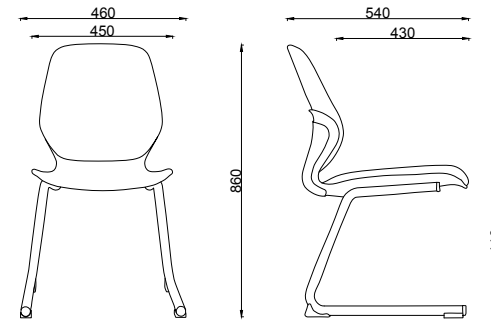

Kaleido Sled Chair
With Black Sled Frame and linking attachments

Kaleido Timber 4-Leg Chair
With Timber 4-Legs in Ashwood

Kaleido 4-Leg Chair With Arms
With Black Steel 4-Leg Frame

Kaleido Stool
With Black Skid Frame
(Available in 650mm and 750mm Heights)

Universal Tablet Arm
Black Colour, Suits Palette & Kaleido Sled Chairs

Code: FSKALPALTBT

06

Other colours and mounting styles are available on indent (minimum 300).

DIMENSION DRAWINGS (Not to scale)

Kaleido Cantilever Chair