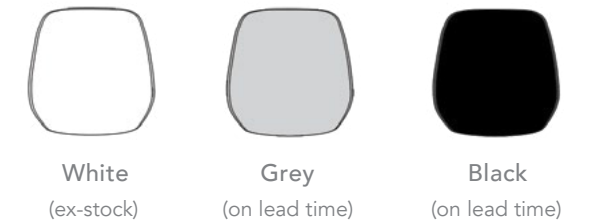

DESIGN YOUR KALEIDO CHAIR

1. Select a shell colour

Seats are available in 6 colours. Note all back covers are white. Other colours are available on indent (minimum 300).

2. Select a backrest

Backrest is optional. If not used it creates a low back chair. Colours: White (ex-stock), Grey and black (on lead time). Other backrest colours are available on indent (minimum 300).

3. Select a seatpad colour

Seatpads are available in 6 different colours

4. Select a frame

Choice of 5 chair frame options and 1 stool option. Frame colour is black or timber. Other frame colours are available on indent (minimum 300). All chairs have an optional bag hook plus an optional universal tablet for the sled chair frame only.