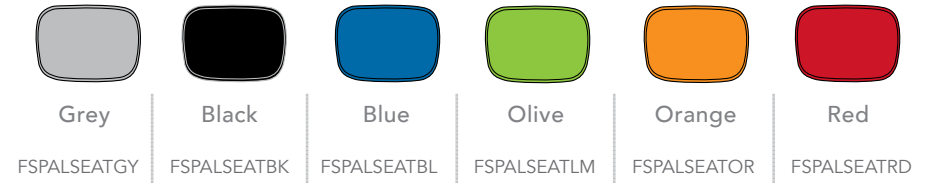

Kaleido 4-Leg Chair With Arms

Codes: Red: FSKAL4LAS46RD, Orange: FSKAL4LAS46OR, Olive: FSKAL4LAS46OL, Blue: FSKAL4LAS46BL, Black: FSKAL4LAS46BK, Grey: FSKAL4LAS46GY

Kaleido Stool

Codes: Red: FSKALS65RD, Orange: FSKALS65OR, Olive: FSKALS65OL, Blue: FSKALS65BL, Black: FSKALS65BK, Grey: FSKALS65GY
(Available in 650mm and 750mm Heights)

DESIGN YOUR PALETTE CHAIR

1. Select a shell colour

Shells are available in 2 colours: Black and Grey
Other colours are available on indent (minimum 300).

Light Grey

Black

2. Select a seatpad colour

Seatpads are available in 6 different colours

3. Select a frame

Choice of 5 chair frame options in Black colour. Optional Universal Tablet for the sled chair.

Palette Cantilever Frame
With Black Cantilever Legs

Palette Aluminium Frame
With Black Aluminium 4-Leg Frame