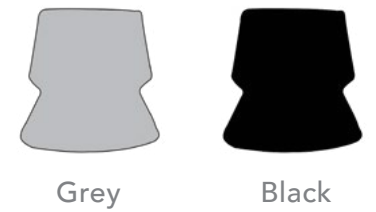

PRISM

PRISM 4-LEG CHAIR

Modern angular shapes but great comfort. A very modern take on traditional plain public use furniture. Prism catches the light at different angles and highlights your good taste and sense of modernity.

DESIGN YOUR PRISM CHAIR

1. Select a shell colour

Shells are available in 2 colours: Black and Grey
Beam seating can be mix of two colours.
Other shell colours are available on indent (minimum 300).

Grey

Black