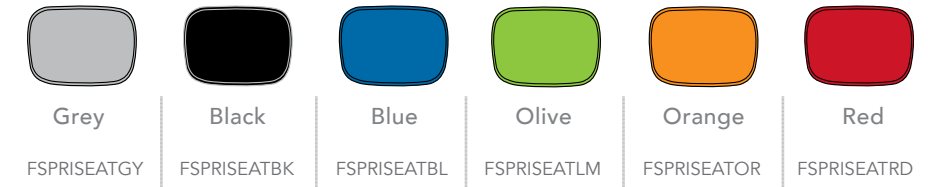

DESIGN YOUR PALETTE CHAIR

1. Select a shell colour

Shells are available in 2 colours: Black and Grey
Other colours are available on indent (minimum 300).

Light Grey

Black

2. Select a seatpad colour

Seatpads are available in 6 different colours

DESIGN YOUR PRISM CHAIR

1. Select a shell colour

Shells are available in 2 colours: Black and Grey
Beam seating can be mix of two colours.
Other shell colours are available on indent (minimum 300).

Grey

Black

2. Select a seatpad colour

Seatpads are available in 6 different colours

3. Select a frame

Choice of 3 chair frame options: 4 Leg, 3-User and 4-User. 5-User is also available on request.
Frame colour is black or timber. Prism beam seating can be offered in various colour configurations subject to availability & minimum order quantity of 300.