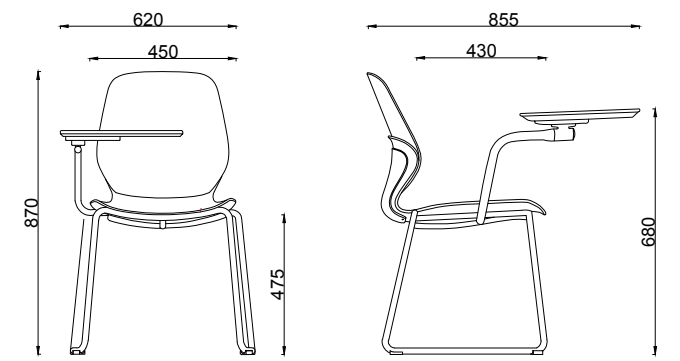

Kaleido Stool
With Black Skid Frame
(Available in 650mm and 750mm Heights)

Code: FSKALPALTBT

06