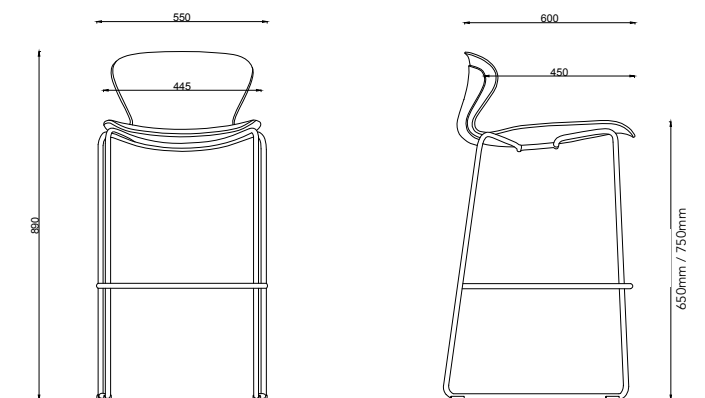

Kaleido 4-Leg Chair With Arms

Codes: Red: FSKAL4LAS46RD, Orange: FSKAL4LAS46OR, Olive: FSKAL4LAS46OL, Blue: FSKAL4LAS46BL, Black: FSKAL4LAS46BK, Grey: FSKAL4LAS46GY

Kaleido Stool

Codes: Red: FSKALS65RD, Orange: FSKALS65OR, Olive: FSKALS65OL, Blue: FSKALS65BL, Black: FSKALS65BK, Grey: FSKALS65GY
(Available in 650mm and 750mm Heights)