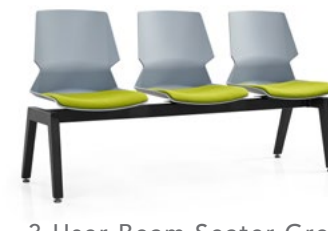

Sled Chair

Sled Chair with tablet arm

PALETTE

09 - 14

Prism
Divide and conquer light and space

4-Leg Chair Grey

3-User Beam Seater Grey

4-User Beam Seater Grey

4-Leg Chair Black

3-User Beam Seater Black

4-User Beam Seater Black

PRISM

15 - 20

Multiple colour accents in one stunning range

KALEIDO

KALEIDO CANTILEVER CHAIR