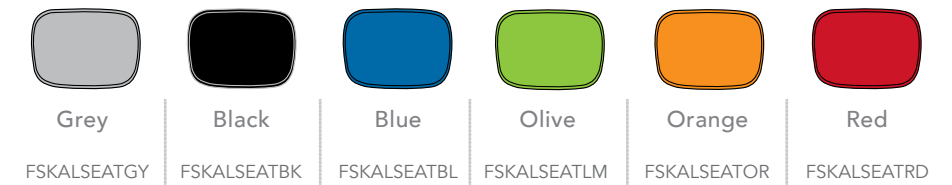

Kaleido combines serious ergonomics with svelte human based shapes and splashes of colour which are unmatched in plain furniture. Kaleido uses a 3 part polypropylene shell to combine complimentary or contrasting colours in striking arrangements. Maybe it's school colours, maybe it's corporate colours or it's just colours that look great together.

DESIGN YOUR KALEIDO CHAIR

1. Select a shell colour

Seats are available in 6 colours. Note all back covers are white. Other colours are available on indent (minimum 300).

2. Select a backrest

Backrest is optional. If not used it creates a low back chair. Colours: White (ex-stock), Grey and black (on lead time). Other backrest colours are available on indent (minimum 300).

3. Select a seatpad colour

Seatpads are available in 6 different colours

4. Select a frame

Choice of 5 chair frame options and 1 stool option. Frame colour is black or timber. Other frame colours are available on indent (minimum 300). All chairs have an optional bag hook plus an optional universal tablet for the sled chair frame only.