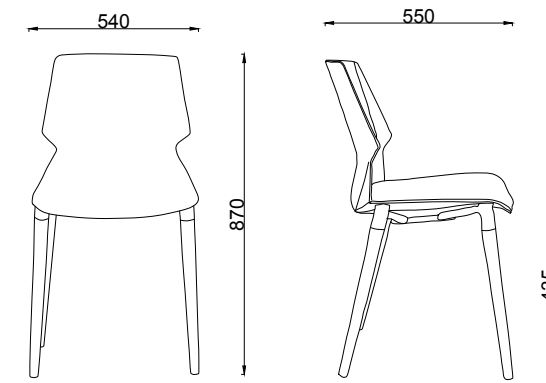

DIMENSION DRAWINGS (Not to scale)

Prism 4-Leg Chair