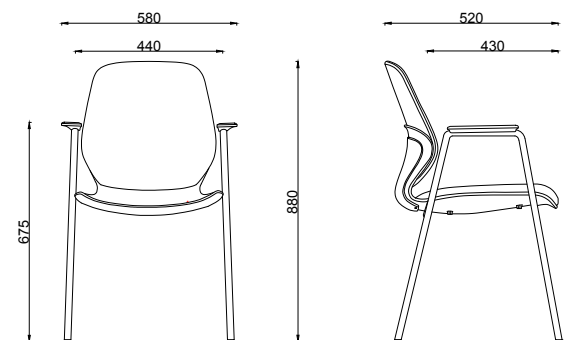

Kaleido 4-Leg Chair With Arms

Codes: Red: FSKAL4LAS46RD, Orange: FSKAL4LAS46OR, Olive: FSKAL4LAS46OL, Blue: FSKAL4LAS46BL, Black: FSKAL4LAS46BK, Grey: FSKAL4LAS46GY