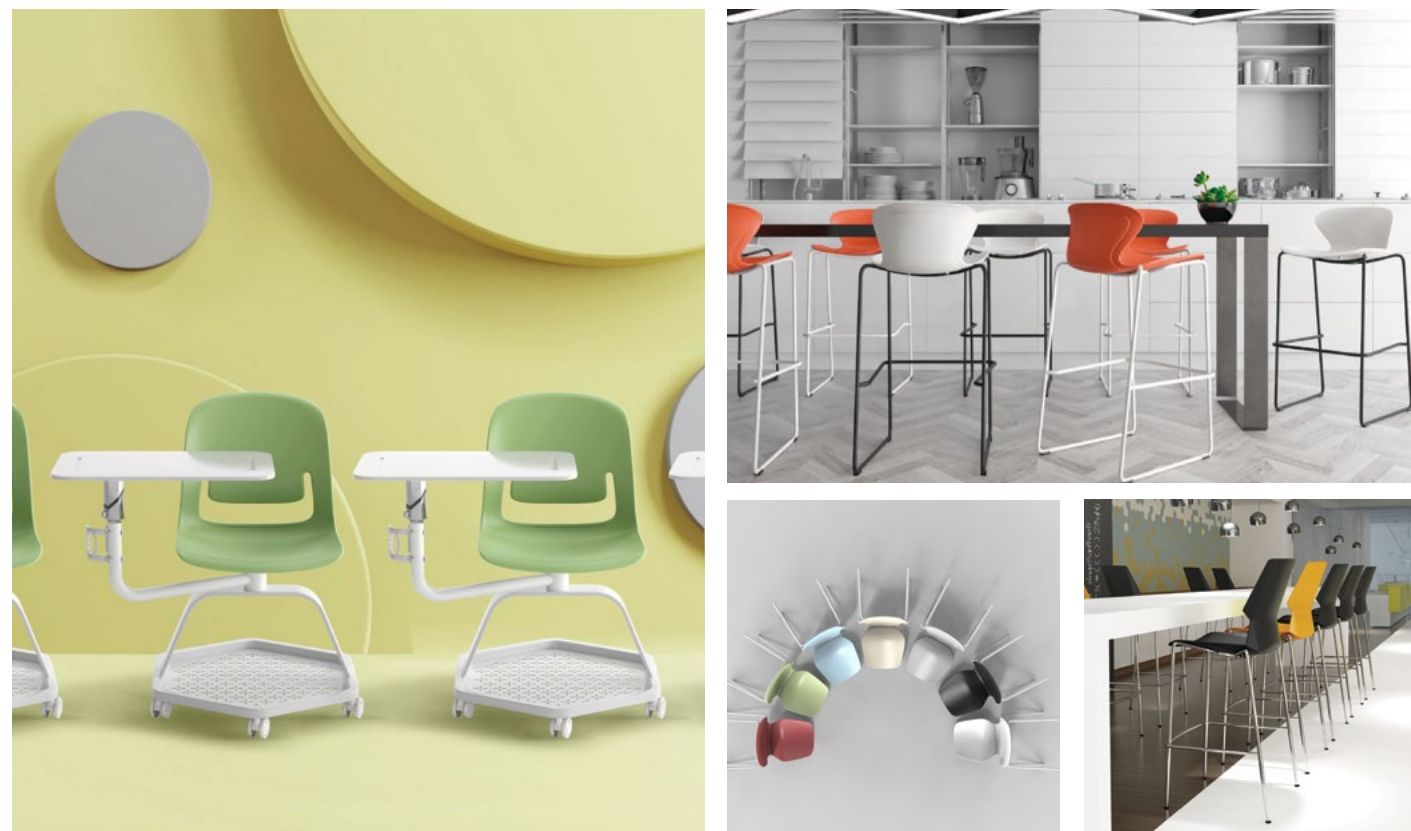

Other colours and mounting styles are available on indent (minimum 300).