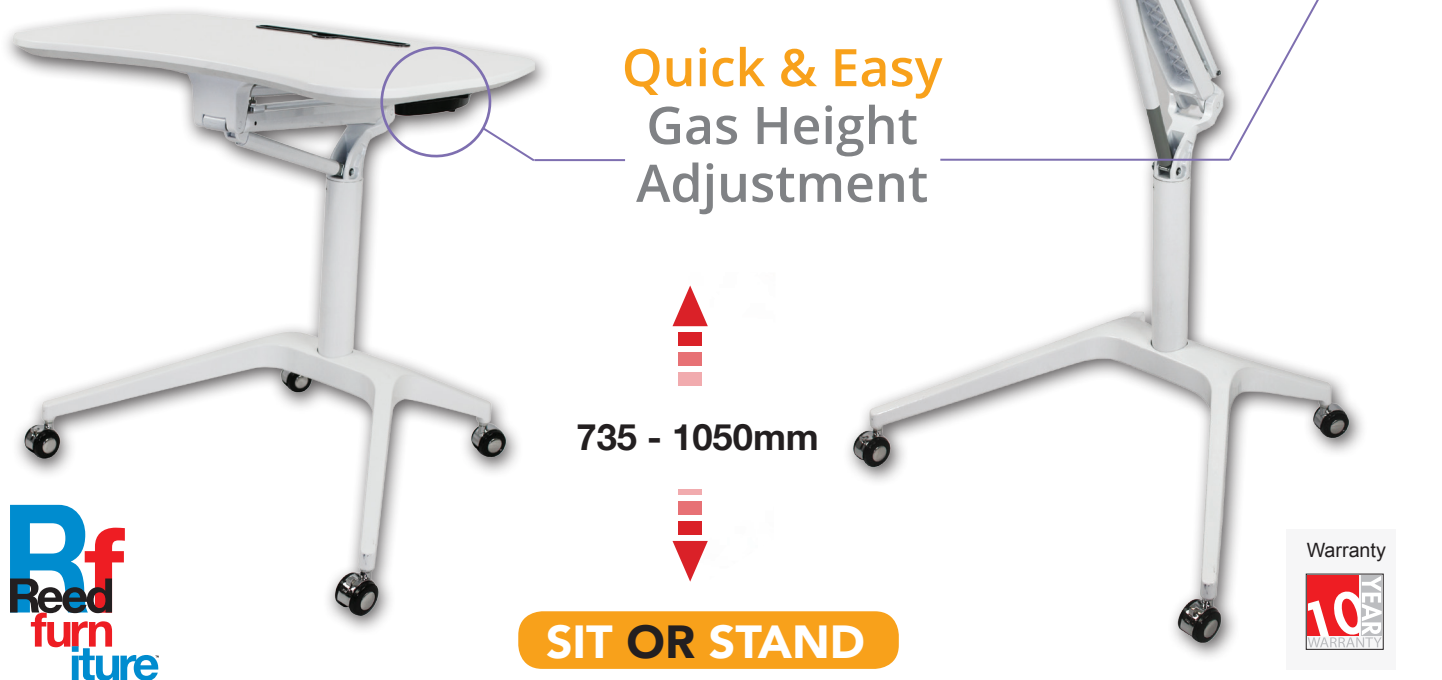

STOCKHOLM DESK

Features:

- Strong one piece cast base
- Sit to Stand adjustability
- Large twin wheel castors 2 of which are lockable
- Sealed gas cylinder (guaranteed for the life of the product)
- Device storage slot, suitable for you Tablet or Phone
- Contoured top with round edging to prevent chipping
- Easy one hand gas lift operation
- Adjustable from 735mm to 1050mm
- Splayed based to give you plenty of space for your feet.
- 10 year warranty

Measurements

Top size	715 x 475mm
Height Range:	735 to 1050
Height Adjustment:	Gas Lift
Weight Total:	15kg
Weight Capacity:	40kg
Castors:	Easy glide 4 castors with 2 lockable
Finish:	White gloss top, white frame

One of the most important things to modern employee is that their work space is comfortable, fun and promotes collaboration. The space that creates this can attract the best employees. It is very important to create spaces specifically designed for innovation and collaboration. By replacing fixed desks with new flexible spaces designed for different activities and different postures, sitting or standing, you can be confident that your employees can find a space to do their best work.