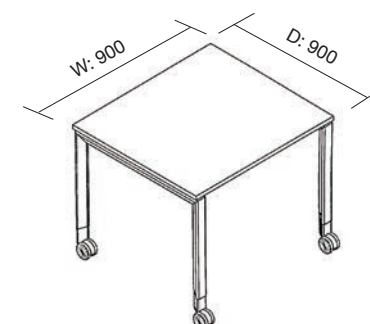

OBLIQUE MEETING TABLE ON CASTORS
Width: 900mm
Depth: 900mm
Code: FIOMT0909S