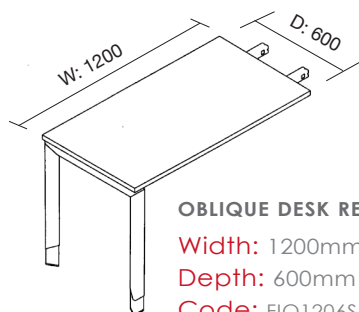

OBLIQUE DESK RETURN
Width: 1200mm
Depth: 600mm
Code: FIO1206S