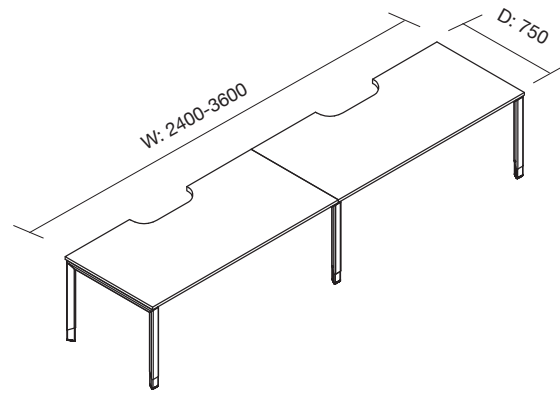

W450mm x D360mm.

Product Code: AEFOOTHTPL

CABLE ORGANIZER

PE MATERIAL, 1500MM

The cable zipper is the best way to keep those annoying cables tidy. Easy to use applicator, insert your cable and zip them up to a nice tight bundle.

Measurement: 1500mm.

Product Code: AEOMCBZ1500S

SLINKY CABLE SPINE

Tame the cable jungle. The Cable spine keeps all the cables coming from the floor up to the desk surface under control.

Prevents tripping over messy cables and brings a neat and organised look to your workstation. Easy to use, simply feed cables through. Spring like expansion from 150mm to 1300mm.

Product Code: AEOMCBSLINKY

OBLIQUE DIMENSION DRAWINGS

OBLIQUE SINGLE DESK
 Width: 1200mm, 1500mm & 1800mm
 Depth: 750mm
 Code: FIO1DK1275S, FIO1DK1575S & FIO1DK1875S

OBLIQUE 2 PERSON STRAIGHT DESK
 Width: 2400mm, 3000mm & 3600mm
 Depth: 750mm
 Code: FIO2DK2475S, FIO2DK3075S & FIO2DK3675S