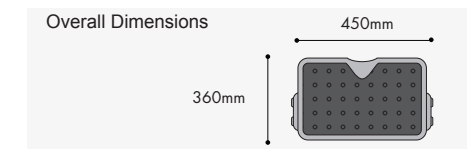

Medium(900X1200):

FSCM0912

Large(1140 X1350):

FSCM1113

FOOTREST HEIGHT / TILT

High Grade moulded plastic. Height & tilt adjustable. Platinum colour premium rubber surface with removable rubber surface.

Measurement:

W450mm x D360mm.

Product Code: AEFOOTHTPL

CABLE ORGANIZER

PE MATERIAL, 1500MM

The cable zipper is the best way to keep those annoying cables tidy. Easy to use applicator, insert your cable and zip them up to a nice tight bundle.