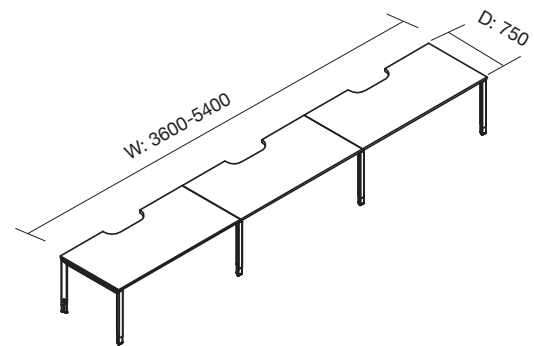

OBLIQUE 3 PERSON STRAIGHT DESK
Width: 3600mm, 4500mm & 5400mm
Depth: 750mm
Code: FIO3DK3675S, FIO3DK4575S & FIO3DK5475S