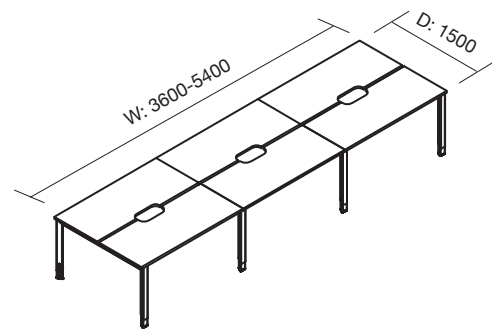

OBLIQUE 6 PERSON BACK TO BACK DESK
Width: 3600mm, 4500mm & 5400mm
Depth: 1500mm
Code: FIO6DK3615S, FIO6DK4515S & FIO6DK5415S