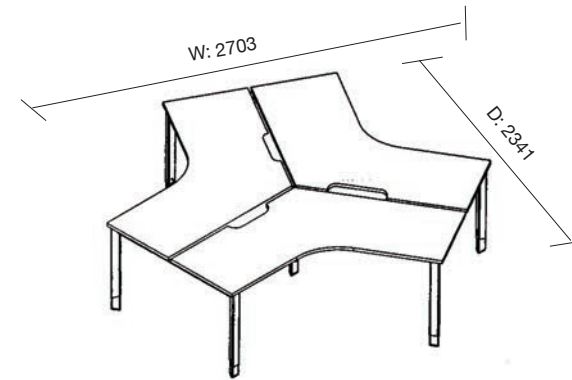

OBLIQUE 3 PERSON CORNER WORKSTATION
Width: 2703mm
Depth: 2341mm
Code: FIOSBD1260S