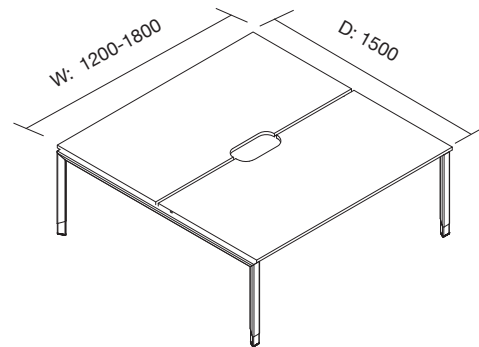

OBLIQUE 2 PERSON BACK TO BACK DESK
Width: 1200mm, 1500mm & 1800mm
Depth: 1500mm
Code: FIO2DK1215S, FIO2DK1515S & FIO2DK1815S