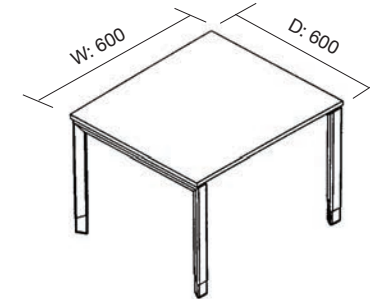

OBLIQUE COFFEE TABLE SQUARE
Width: 600mm
Depth: 600mm
Code: FIOCT0606S