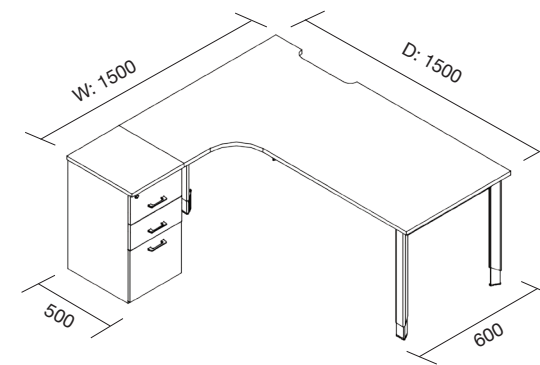

Measurement: 1500mm.

Product Code: AEOMCBZ1500S

SLINKY CABLE SPINE

Tame the cable jungle. The Cable spine keeps all the cables coming from the floor up to the desk surface under control.

Prevents tripping over messy cables and brings a neat and organised look to your workstation. Easy to use, simply feed cables through. Spring like expansion from 150mm to 1300mm.

Product Code: AEOMCBSLINKY

OBLIQUE DIMENSION DRAWINGS

OBLIQUE SINGLE DESK
 Width: 1200mm, 1500mm & 1800mm
 Depth: 750mm
 Code: FIO1DK1275S, FIO1DK1575S & FIO1DK1875S

OBLIQUE 2 PERSON STRAIGHT DESK
 Width: 2400mm, 3000mm & 3600mm
 Depth: 750mm
 Code: FIO2DK2475S, FIO2DK3075S & FIO2DK3675S