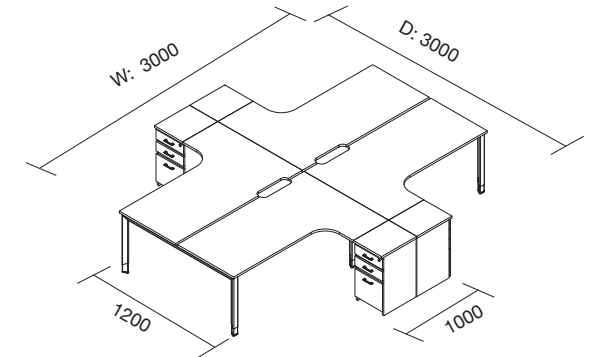

OBLIQUE 4 PERSON CORNER WORKSTATION
Width: 3000 X 3000mm
Depth: 1000 / 1200mm
Code: FIOCW3030S