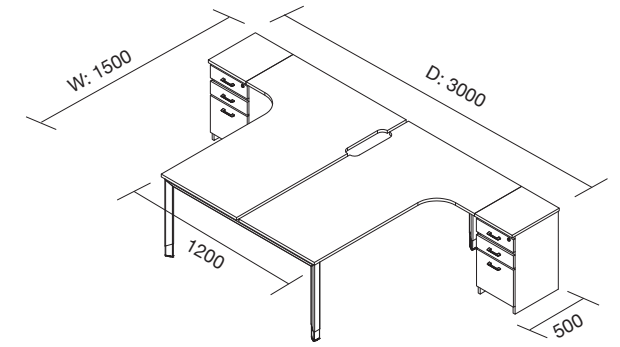

OBLIQUE 2 PERSON CORNER WORKSTATION
Width: 3000 x 1500mm
Depth: 1200 / 500 mm
Code: FIOCW1530S