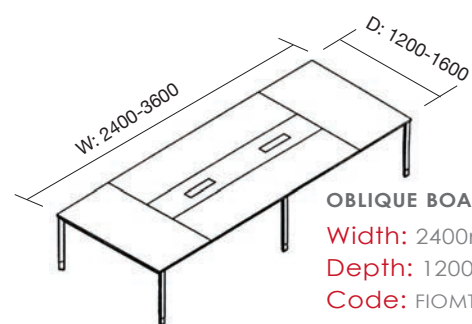

OBLIQUE BOARDROOM TABLE
Width: 2400mm & 3600mm
Depth: 1200mm & 1600mm
Code: FIOMT2412S & FIOMT3616S