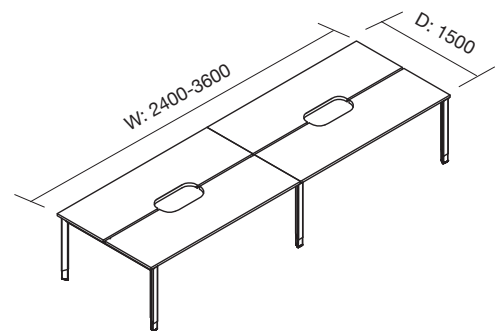

OBLIQUE 4 PERSON BACK TO BACK DESK
Width: 2400mm, 3000mm & 3600mm
Depth: 1500mm
Code: FIO4DK2415S, FIO4DK3015S & FIO4DK3615S