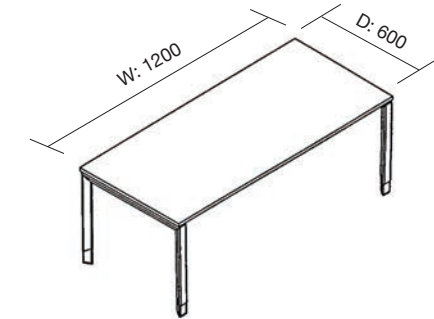

OBLIQUE COFFEE TABLE RECTANGLE
Width: 1200mm
Depth: 600mm
Code: FIOCT1206S