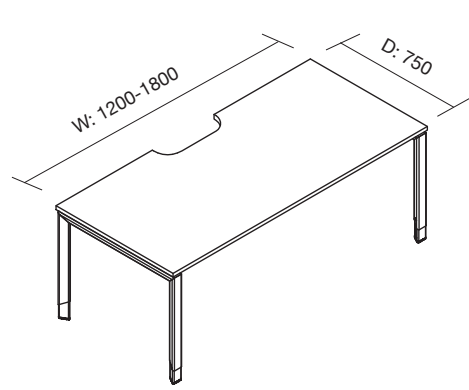

Measurement: 1500mm.

Product Code: AEOMCBZ1500S

SLINKY CABLE SPINE

Tame the cable jungle. The Cable spine keeps all the cables coming from the floor up to the desk surface under control.

Prevents tripping over messy cables and brings a neat and organised look to your workstation. Easy to use, simply feed cables through. Spring like expansion from 150mm to 1300mm.

Product Code: AEOMCBSLINKY

OBLIQUE DIMENSION DRAWINGS

OBLIQUE SINGLE DESK
 Width: 1200mm, 1500mm & 1800mm
 Depth: 750mm
 Code: FIO1DK1275S, FIO1DK1575S & FIO1DK1875S

OBLIQUE 2 PERSON STRAIGHT DESK
 Width: 2400mm, 3000mm & 3600mm
 Depth: 750mm
 Code: FIO2DK2475S, FIO2DK3075S & FIO2DK3675S