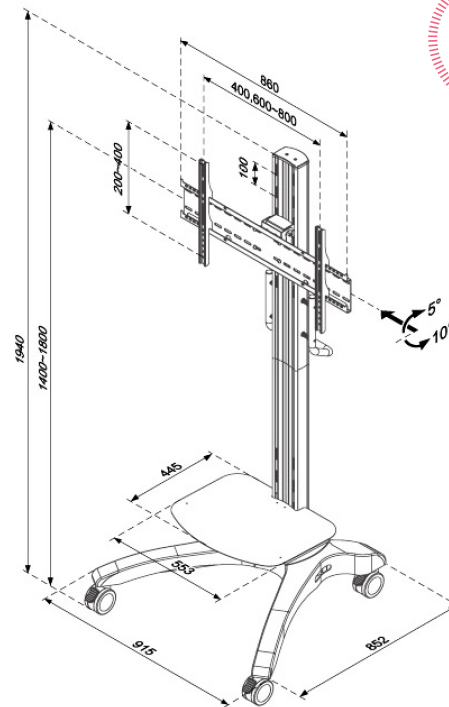

FEVERPITCH STAND

Ultra Mobile TV Cart

80 KG
Weight Capacity

Adjust the screen to the most comfortable angle

Make your message clear with the Ultra Mobile TV Cart. Mounted on a 4-point castor base, this mobile monitor stand is designed to help you quickly and easily set up a digital display anywhere, anytime. Featuring multiple adjustability points, this monitor stand can hold most monitor screens to clearly display policies, instructions, rules or other important notices to parents, students or other staff. With a classic design and integrated cable management, this monitor stand is ideal for any learning environment including schools, libraries, classrooms, halls and school offices to display signs without distractions or tripping hazards.