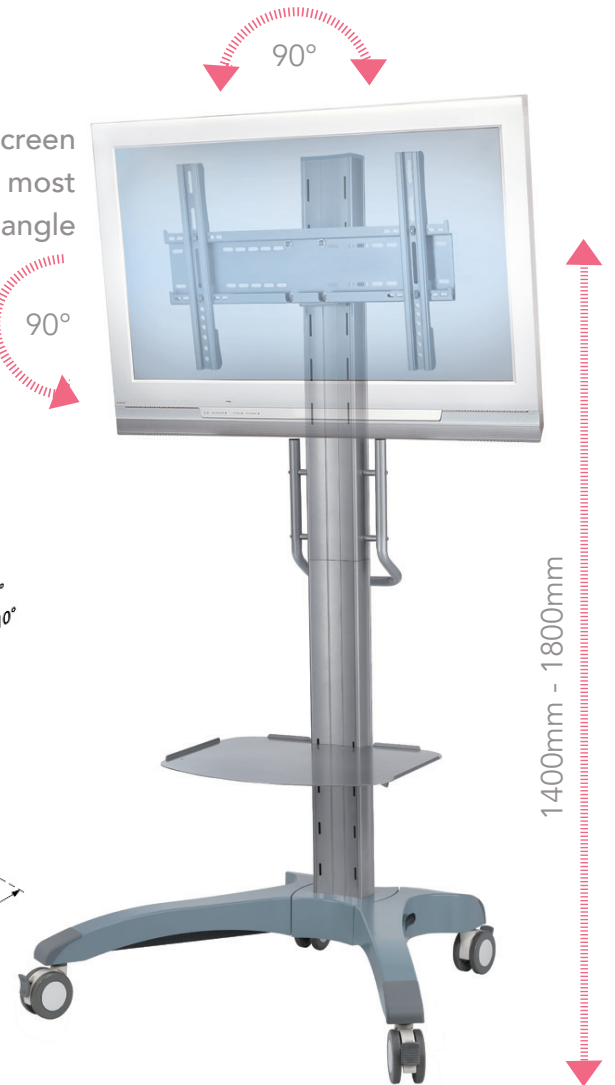

FEVERPITCH STAND

Ultra Mobile TV Cart

80 KG
Weight Capacity

Adjust the screen to the most comfortable angle

Make your message clear with the Ultra Mobile TV Cart. Mounted on a 4-point castor base, this mobile monitor stand is designed to help you quickly and easily set up a digital display anywhere, anytime. Featuring multiple adjustability points, this monitor stand can hold most monitor screens to clearly display policies, instructions, rules or other important notices to parents, students or other staff. With a classic design and integrated cable management, this monitor stand is ideal for any learning environment including schools, libraries, classrooms, halls and school offices to display signs without distractions or tripping hazards.