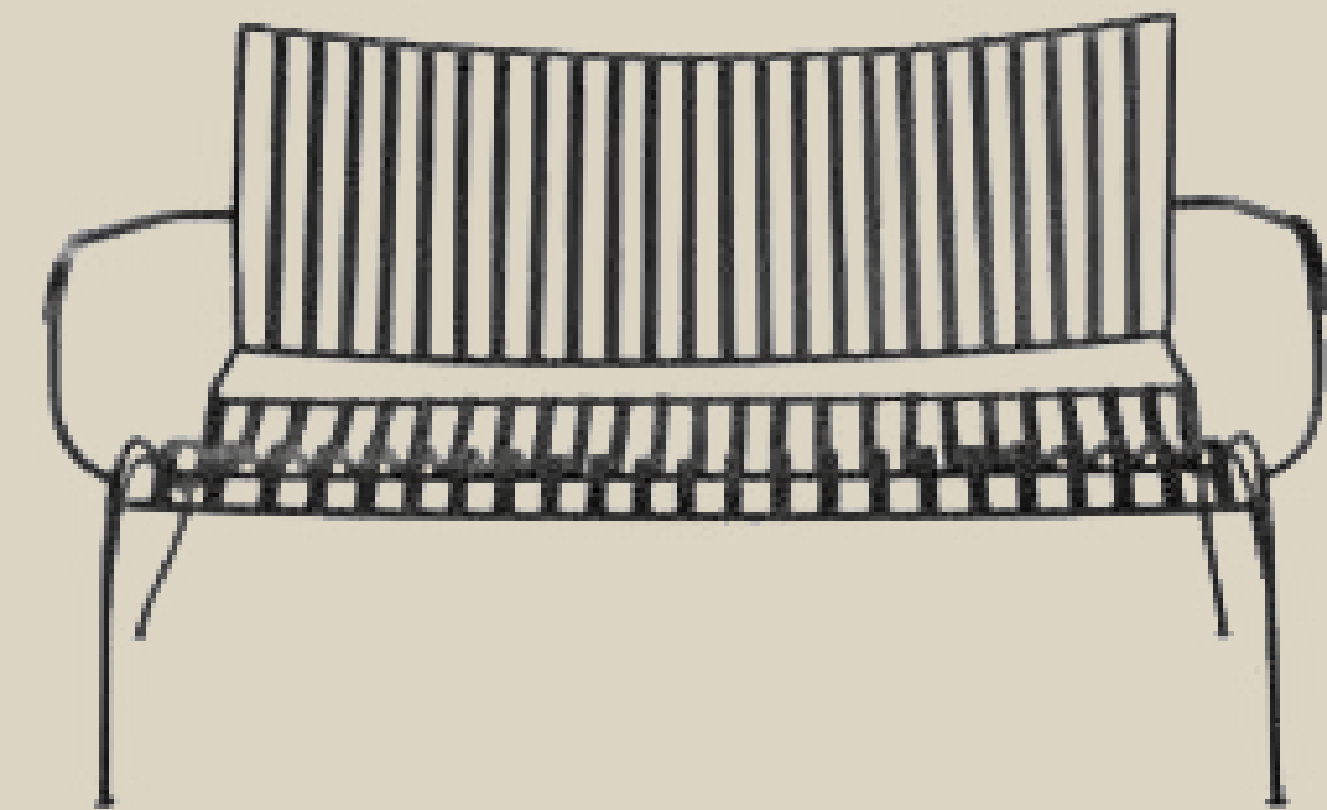

# BENCHES

---

0.1

---

**MATERIAL : MS- Black**  
**DIMENSION : 135X60XX85**  
**PRODUCT CODE : EMBC0006**

---

0.2

---