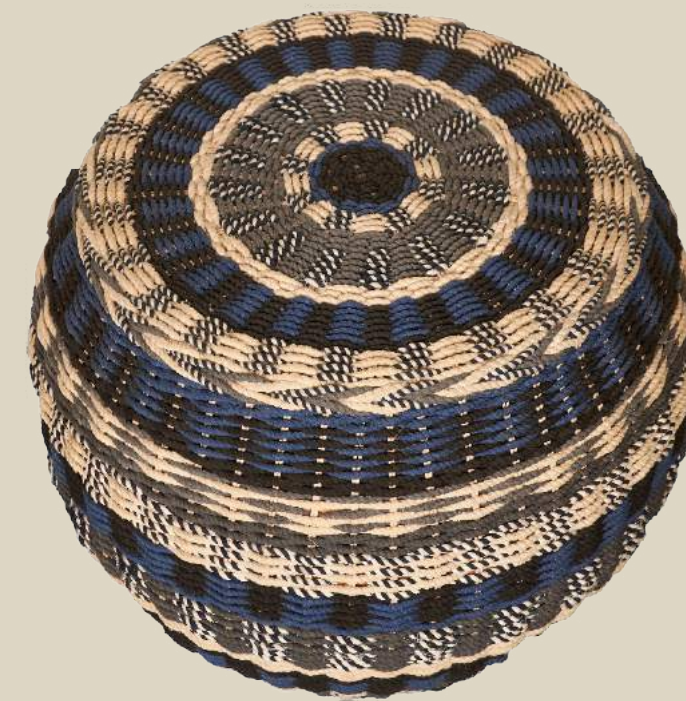

# SINGLE SEATER

---

0.1

---

**MATERIAL : Cane and Rope**  
**DIMENSION :**  
**PRODUCT CODE : ANUC0043**

---

0.2

---