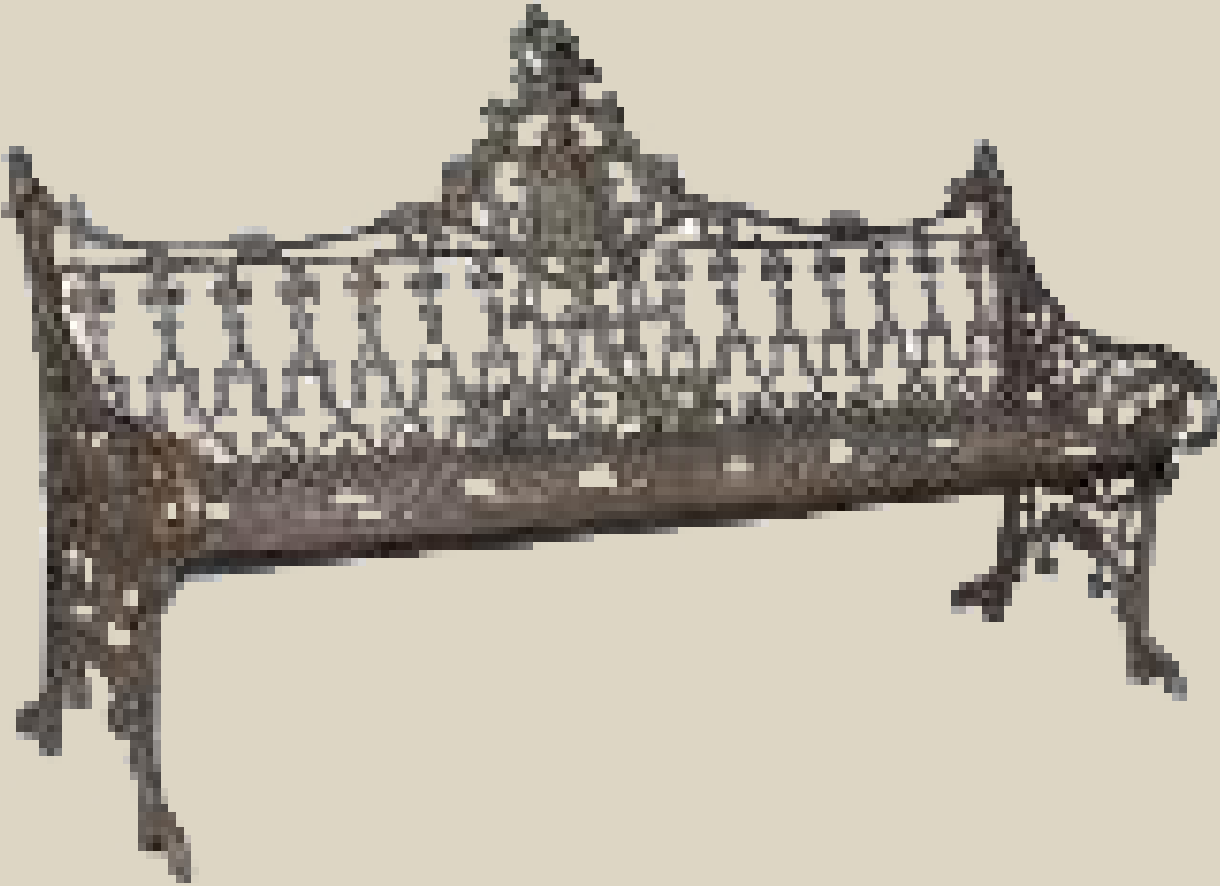

# BENCHES

0.1

---

**MATERIAL : Cast Iron**

**DIMENSION : 60X60X90**

**PRODUCT CODE :**

---

0.2