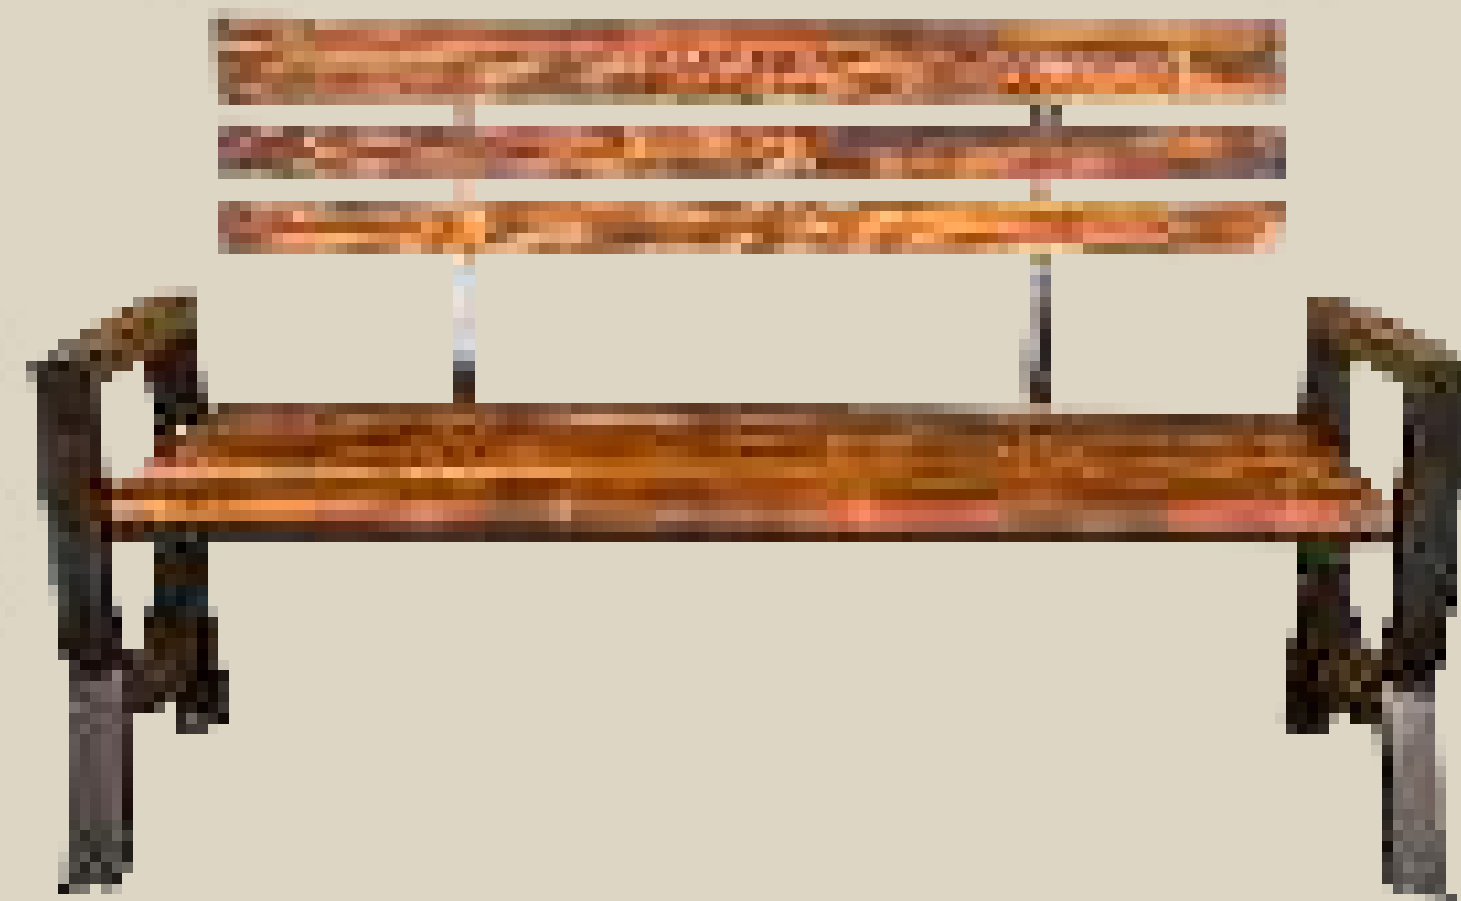

# BENCHES

---

0.1

---

**MATERIAL : MS with Pine  
wood**  
**PRODUCT CODE : ADBC0001**

---

0.2

---