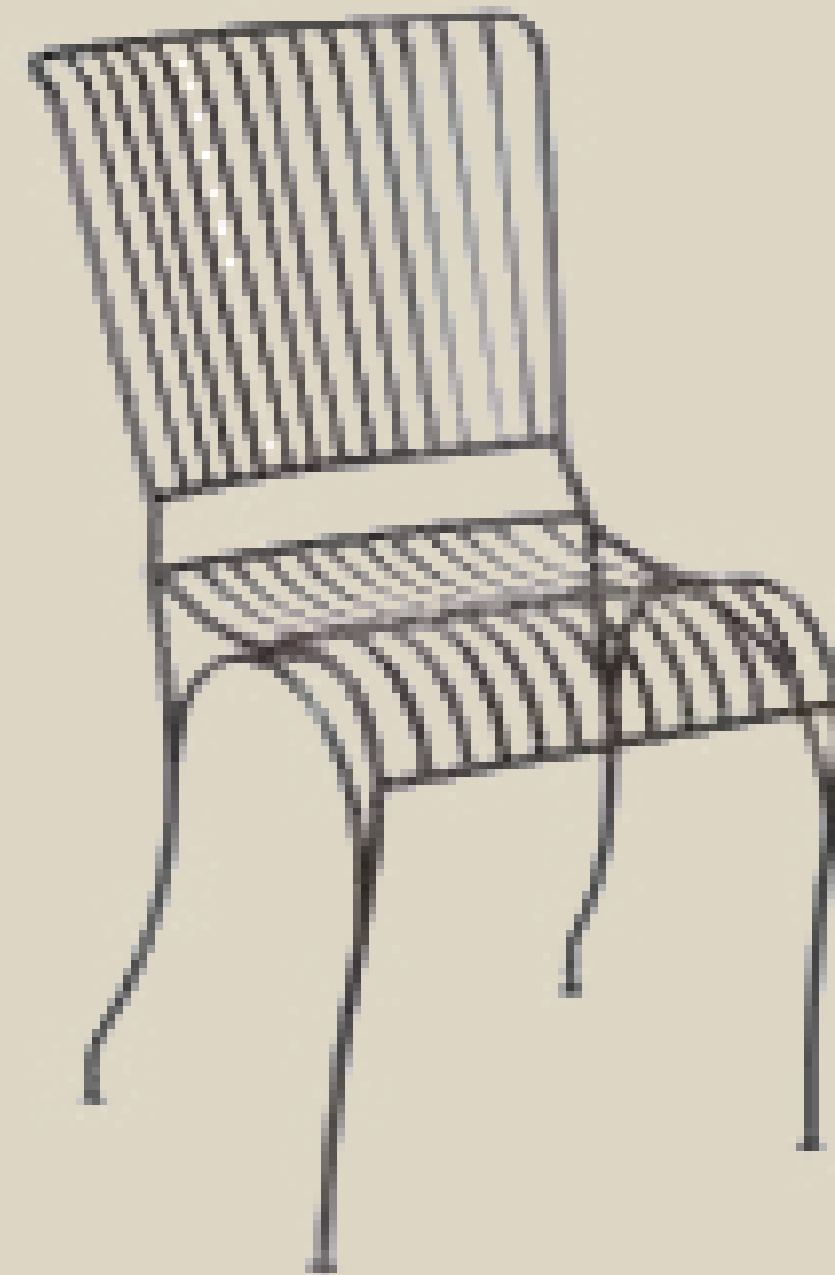

SINGLE SEATER

0.1

MATERIAL : Metal

DIMENSION : 38 X 40 X 82cm

PRODUCT CODE :

0.2