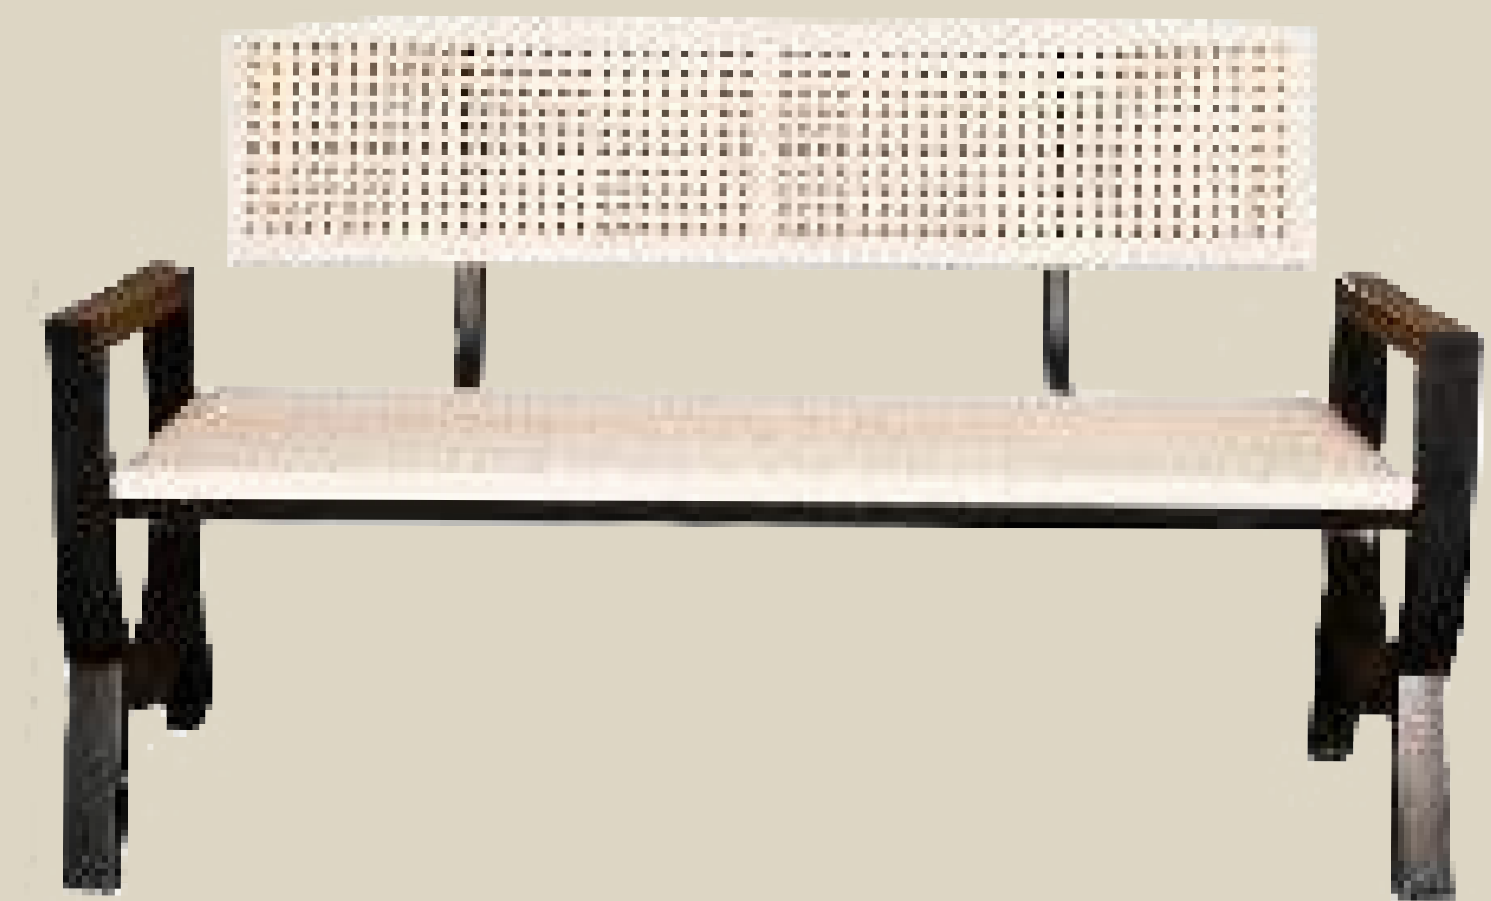

# BENCHES

---

0.1

---

**MATERIAL : MS with Pine  
wood**  
**PRODUCT CODE : ADBC0001**

---

0.2

---