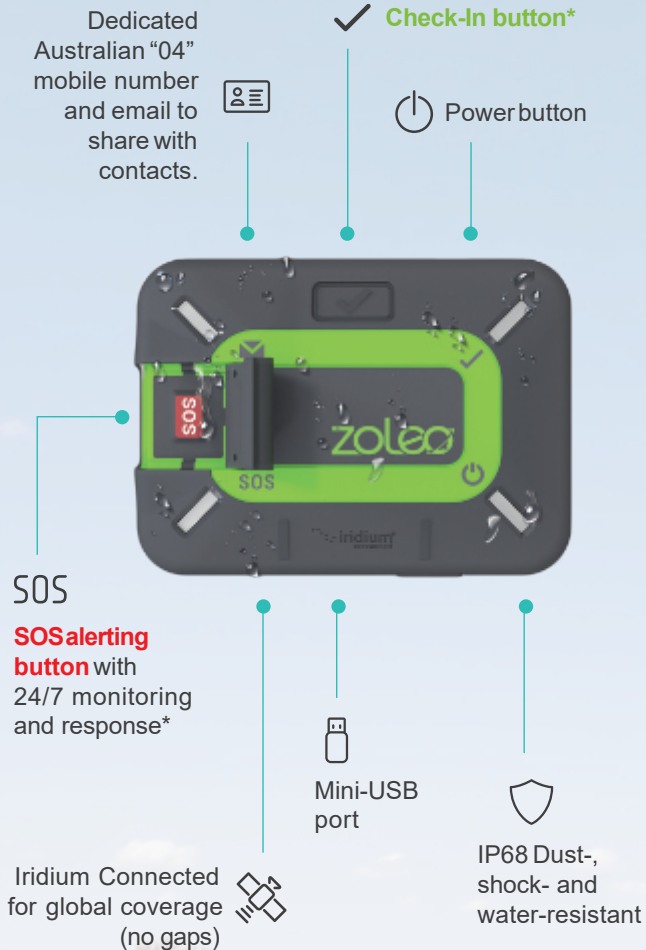

### How does SOS work?

Your SOS alert and GPS coordinates will be sent to GEOS, our professional 24/7 emergency monitoring partner. GEOS will respond to your emergency and dispatch help to your location. Plus you'll be able to use our free app to exchange messages throughout! And if your situation changes, you can cancel the SOS via the ZOLEO device or app.

## Getting to Know ZOLEO

Compact and durable, ZOLEO has a long-lasting battery and superior water-resistance (IP68). You can count on it wherever you go.\*\*

\*SOS and check-in work directly from the device, or via the ZOLEO App.