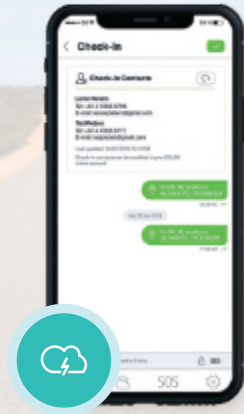

## ZOLEO Mobile App

Our free app\* is the key to all of the awesome global messaging and safety features of ZOLEO.

### Messaging

Send and receive messages anywhere on earth (SMS/text, emails and app-to-app)

### SOS Alert

2-way SOS messaging with GEOS, the world leaders in 24/7 SOS monitoring.

### Check-in

Let others know you're OK with one press. Include your GPS location coordinates, if desired.