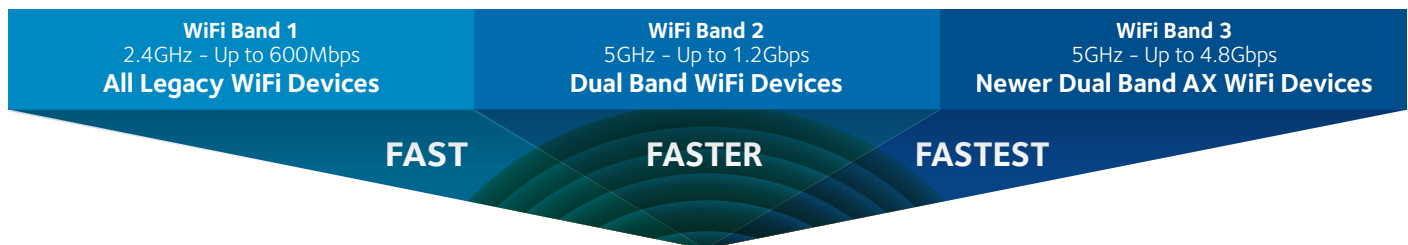

NIGHTHAWK®

Nighthawk® AX8 8-Stream AX6600 Tri-Band WiFi Router

Tri-Band WiFi

The Nighthawk AX8 AX6600 Router with breakthrough Tri-Band WiFi technology delivers a massive combined wireless speed of up to 6.6Gbps. The AX8 optimizes WiFi performance by intelligently assigning every device to the fastest WiFi band possible and doing so allows devices to connect at their maximum speed. Even if everyone and everything in the home that's connected to the Internet is streaming, gaming, working, playing, socializing or updating at the same time, the AX8 won't miss a beat—you'll enjoy seamless clarity and zero lag.

Tri-Band WiFi provides 3 dedicated WiFi Bands