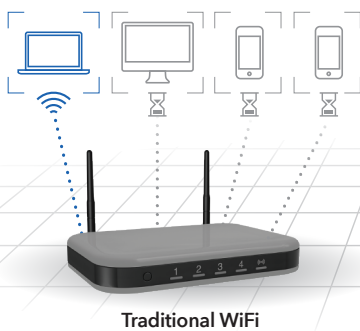

Enjoy simultaneous streaming with MU-MIMO

Data sent to one device at a time