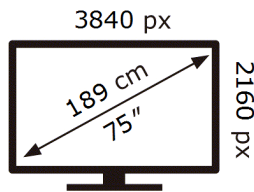

SAMSUNG

UE75CU8500K

139 kWh/1000h

ABCDEF **G**

224 kWh/1000h

ENERG ⚡

SAMSUNG

UE75CU8500K