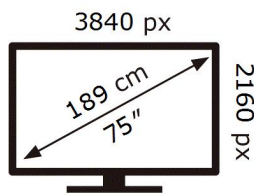

ENERG ⚡

SAMSUNG

UE75CU8500K

139 kWh/1000h

ABCDEF **G**

224 kWh/1000h

2019/2013