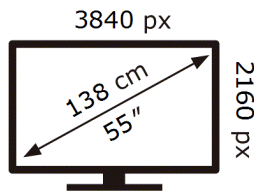

SAMSUNG

UE55CU8070U

81 kWh/1000h

ABCDEF **G**

130 kWh/1000h

2019/2013

ENERG

SAMSUNG