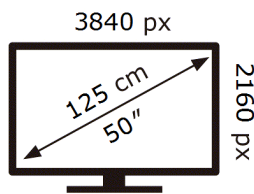

SAMSUNG

UE50CU8070U

71 kWh/1000h

ABCDEF **G**

124 kWh/1000h

ENERG

SAMSUNG

UE50CU8070U