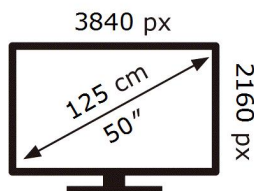

ENERG

SAMSUNG

UE50CU8070U

71 kWh/1000h

ABCDEF **G**

124 kWh/1000h

2019/2013