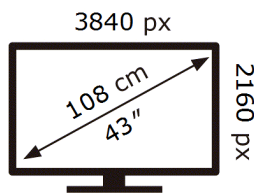

SAMSUNG

UE43CU8070U

54 kWh/1000h

ABCDEF **G**

110 kWh/1000h

2019/2013