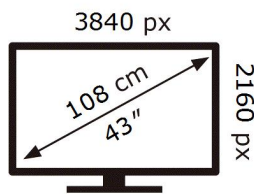

UE43CU8070U

54 kWh/1000h

ABCDEF **G**

110 kWh/1000h

2019/2013