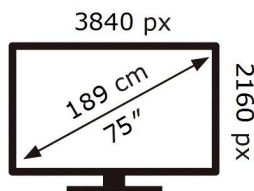

QE75Q60CAU

85 kWh/1000h

ABCDEF **G**

197 kWh/1000h

2019/2013