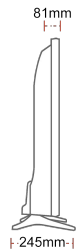

## DISPLAY

Screen Size (inch / cm)	55" / 139cm
Resolution	Ultra HD (3840 x 2160)
Panel Type	Direct Back Light (DLED)
Brightness	350