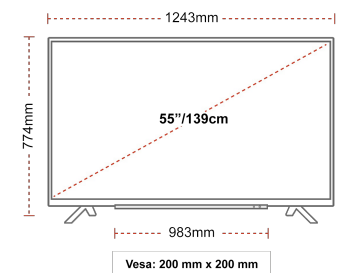

## DISPLAY

Screen Size (inch / cm)	55" / 139cm
Resolution	Ultra HD (3840 x 2160)
Panel Type	Direct Back Light (DLED)
Brightness	350

## MECHANICAL

Boxed dimensions (mm)	1369 x 154 x 860
Dimensions with stand (mm)	1243 x 245 x 765
Dimensions without Stand (mm)	1243 x 81 x 719
Gross Weight (kg)	19
Net Weight (kg)	14
VESA (Wall mount) WxH	200mm x 200mm