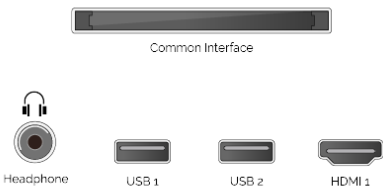

### TRU Resolution

Automatically up-scales non 4K content so you can experience your favourite movies and TV shows in the highest resolution.

SIDE

BACK