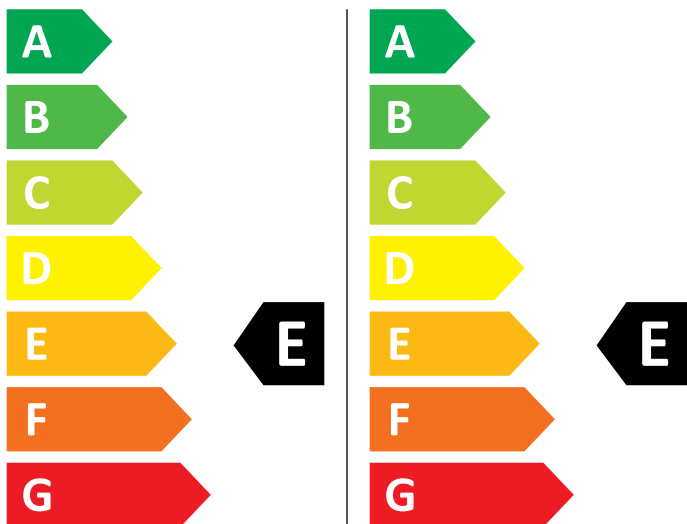

ENERG

Zanussi

ZWD76NB4PW 914603916

💧 266 kWh/100

💧 78 kWh/100

4,0 kg

7,0 kg

60 L