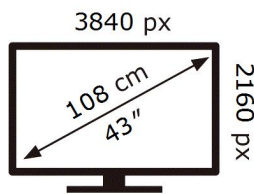

ENERG

SAMSUNG

QE43LS03DAU

53 kWh/1000h

ABCDEF **G**

112 kWh/1000h

2019/2013